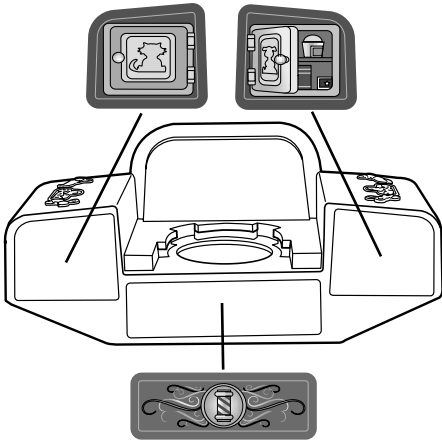

AGES 3+

22454

Adult assembly required.

Animal Bucket™

FACE AREA

- 1) Peel and apply the adhesive labels to the dog and cat figures, matching the color of the label to the color of the figure mold for each. Be sure to align the "face" of the label over the "face" area of the mold (without holes), then wrap the rest of the label around the mold.**

- 2) Peel and apply labels to base as shown.**

- 3) Before giving toy to child, snap the post into base as shown.**

PLAY-DOH and the PLAY-DOH logo are trademarks identifying quality modeling compound products produced exclusively by Hasbro, Inc.
© 2002 Hasbro. All Rights Reserved.
® denotes Reg. U.S. Pat. & TM Office.