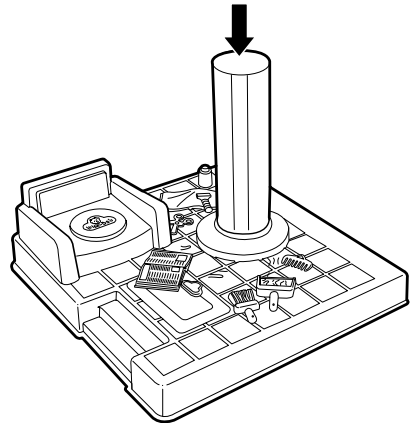

AGES 3+

22454

Adult assembly required.

Animal Bucket™

FACE AREA

- 1) Peel and apply the adhesive labels to the dog and cat figures, matching the color of the label to the color of the figure mold for each. Be sure to align the "face" of the label over the "face" area of the mold (without holes), then wrap the rest of the label around the mold.**

- 2) Peel and apply labels to base as shown.**

- 3) Before giving toy to child, snap the post into base as shown.**

PLAY-DOH and the PLAY-DOH logo are trademarks identifying quality modeling compound products produced exclusively by Hasbro, Inc.
© 2002 Hasbro. All Rights Reserved.
® denotes Reg. U.S. Pat. & TM Office.