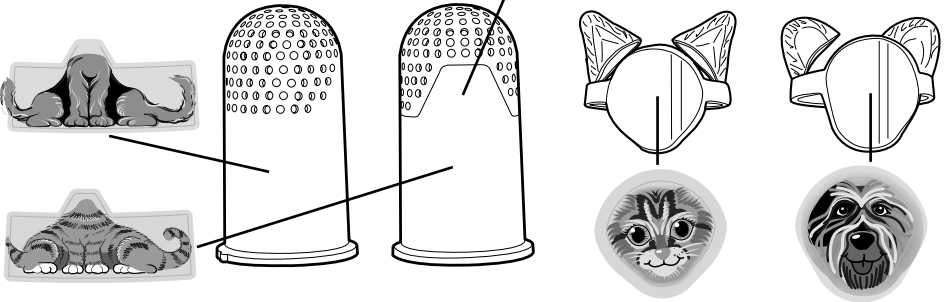

AGES 3+

22454

Adult assembly required.

Animal Bucket™

FACE AREA

- 1) Peel and apply the adhesive labels to the dog and cat figures, matching the color of the label to the color of the figure mold for each. Be sure to align the "face" of the label over the "face" area of the mold (without holes), then wrap the rest of the label around the mold.**

- 2) Peel and apply labels to base as shown.**

- 3) Before giving toy to child, snap the post into base as shown.**

PLAY-DOH and the PLAY-DOH logo are trademarks identifying quality modeling compound products produced exclusively by Hasbro, Inc.
© 2002 Hasbro. All Rights Reserved.
® denotes Reg. U.S. Pat. & TM Office.