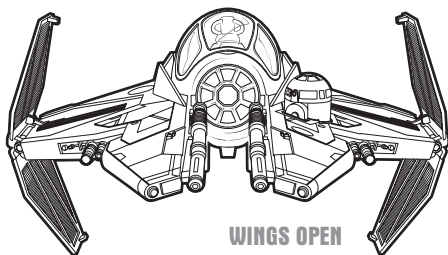

- firing missiles!
- spring-open wings!
- retractable landing gear!
- opening canopy!

Apply labels as shown.

Apply remaining labels anywhere on the toy.

FEATURES

WINGS CLOSED

WINGS OPEN

LEVER

To open wings, press lever.
To close wings, press ends together.

Open canopy.

Removable droid panel. Insert R2 figure (not included).
Most R2 figures will fit in droid socket.

Lower landing gear.

MISSILE

MISSILE

BUTTON

BUTTON

Insert missiles. Press buttons to fire.