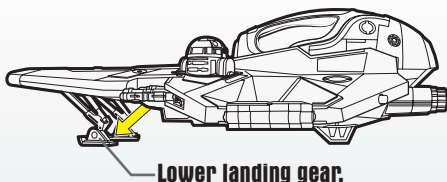

- firing missiles!
- spring-open wings!
- retractable landing gear!
- opening canopy!

Apply labels as shown.

Apply remaining labels anywhere on the toy.

FEATURES

WINGS CLOSED

WINGS OPEN

LEVER

To open wings, press lever.
To close wings, press ends together.

Open canopy.

Removable droid panel. Insert R2 figure (not included).
Most R2 figures will fit in droid socket.

Lower landing gear.

MISSILE

MISSILE

BUTTON

BUTTON

Insert missiles. Press buttons to fire.