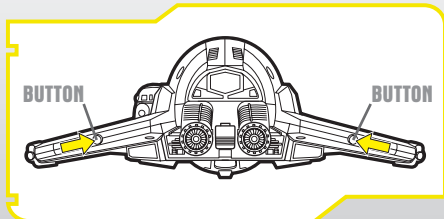

- firing missiles!
- spring-open wings!
- retractable landing gear!
- opening canopy!

Apply labels as shown.

Apply remaining labels anywhere on the toy.

FEATURES

WINGS CLOSED

WINGS OPEN

LEVER

To open wings, press lever.
To close wings, press ends together.

Open canopy.

Removable droid panel. Insert R2 figure (not included).
Most R2 figures will fit in droid socket.

Lower landing gear.

MISSILE

MISSILE

BUTTON

BUTTON

Insert missiles. Press buttons to fire.