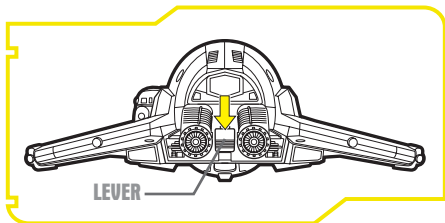

- firing missiles!
- spring-open wings!
- retractable landing gear!
- opening canopy!

Apply labels as shown.

Apply remaining labels anywhere on the toy.

FEATURES

WINGS CLOSED

WINGS OPEN

LEVER

To open wings, press lever.
To close wings, press ends together.

Open canopy.

Removable droid panel. Insert R2 figure (not included).
Most R2 figures will fit in droid socket.

Lower landing gear.

MISSILE

MISSILE

BUTTON

BUTTON

Insert missiles. Press buttons to fire.