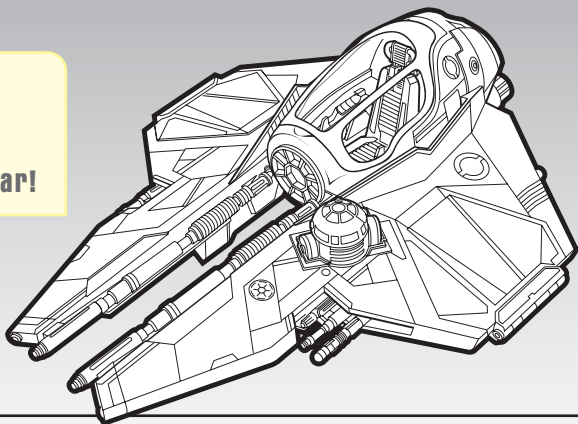

STAR WARS

REVENGE OF THE SITH™

AGES 4+
32164

WARNING:

CHOKING HAZARD—Small parts.
Not for children under 3 years.

ANAKIN'S JEDI STARFIGHTER™

FEATURES

- firing missiles!
- spring-open wings!
- retractable landing gear!
- opening canopy!