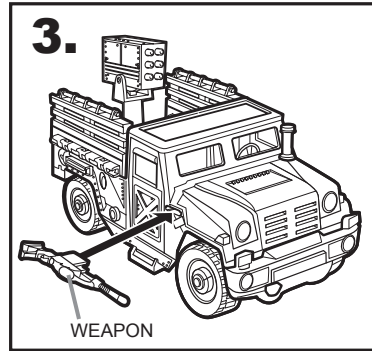

SMOKESCREEN® TRANSPORT WITH BEACHHEAD® FIGURE

Includes vehicle, figure and missiles.

AGES 5+
55636/60101 Asst.

- 1. HOOD OPENS**
- 2. ROLLING WHEELS**
- 3. MISSILE LAUNCHER**
- 4. DRIVER'S SEAT HOLDS ONE FIGURE**
- 5. ONE FIGURE CAN STAND IN PASSENGER AREA** (INCLUDED 1 FIGURE. OTHER FIGURES NOT INCLUDED.)
- 6. SIDES FOLD DOWN**

SMOKESCREEN® TRANSPORT INSTRUCTIONS

- 1.** Launcher is removable for separate play. It can also be interchanged with removable weapons systems on other GI JOE® vehicles (not included).
- 2.** Insert rockets into launcher. Press ends of rockets to launch. Launcher tilts and swivels to direct fire in different directions.
- 3.** Insert weapon into port.
- 4.** Sides fold down.