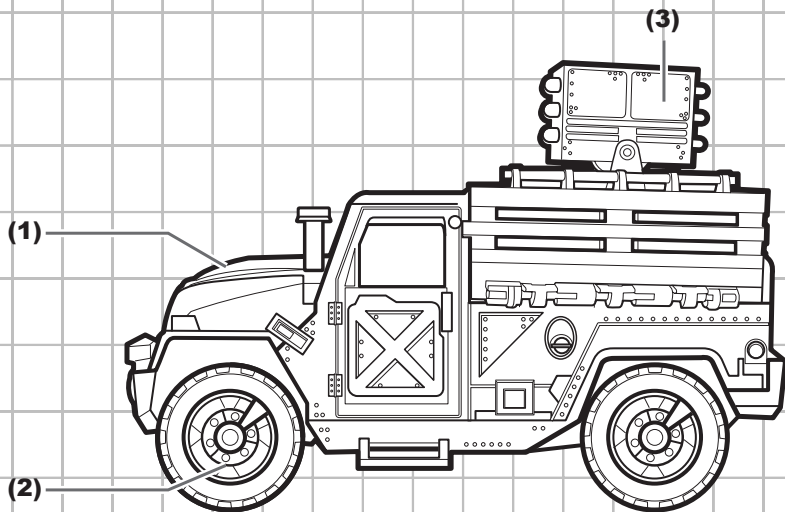

SMOKESCREEN® TRANSPORT WITH BEACHHEAD® FIGURE

Includes vehicle, figure and missiles.

AGES 5+
55636/60101 Asst.

- 1. HOOD OPENS**
- 2. ROLLING WHEELS**
- 3. MISSILE LAUNCHER**
- 4. DRIVER'S SEAT HOLDS ONE FIGURE**
- 5. ONE FIGURE CAN STAND IN PASSENGER AREA** (INCLUDED 1 FIGURE. OTHER FIGURES NOT INCLUDED.)
- 6. SIDES FOLD DOWN**

SMOKESCREEN® TRANSPORT INSTRUCTIONS

- 1.** Launcher is removable for separate play. It can also be interchanged with removable weapons systems on other GI JOE® vehicles (not included).
- 2.** Insert rockets into launcher. Press ends of rockets to launch. Launcher tilts and swivels to direct fire in different directions.
- 3.** Insert weapon into port.
- 4.** Sides fold down.