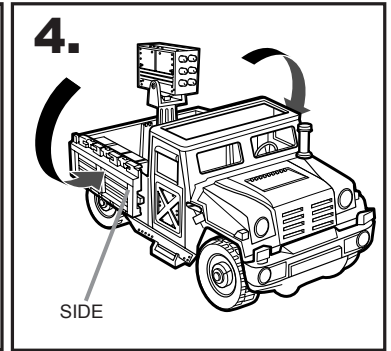

SMOKESCREEN® TRANSPORT WITH BEACHHEAD® FIGURE

Includes vehicle, figure and missiles.

AGES 5+
55636/60101 Asst.

- 1. HOOD OPENS**
- 2. ROLLING WHEELS**
- 3. MISSILE LAUNCHER**
- 4. DRIVER'S SEAT HOLDS ONE FIGURE**
- 5. ONE FIGURE CAN STAND IN PASSENGER AREA** (INCLUDED 1 FIGURE. OTHER FIGURES NOT INCLUDED.)
- 6. SIDES FOLD DOWN**

SMOKESCREEN® TRANSPORT INSTRUCTIONS

- 1.** Launcher is removable for separate play. It can also be interchanged with removable weapons systems on other GI JOE® vehicles (not included).
- 2.** Insert rockets into launcher. Press ends of rockets to launch. Launcher tilts and swivels to direct fire in different directions.
- 3.** Insert weapon into port.
- 4.** Sides fold down.