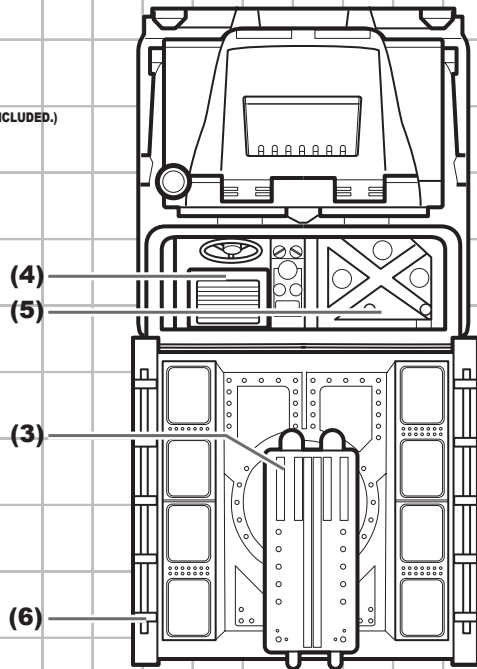

SMOKESCREEN® TRANSPORT WITH BEACHHEAD® FIGURE

Includes vehicle, figure and missiles.

AGES 5+
55636/60101 Asst.

- 1. HOOD OPENS**
- 2. ROLLING WHEELS**
- 3. MISSILE LAUNCHER**
- 4. DRIVER'S SEAT HOLDS ONE FIGURE**
- 5. ONE FIGURE CAN STAND IN PASSENGER AREA** (INCLUDED 1 FIGURE. OTHER FIGURES NOT INCLUDED.)
- 6. SIDES FOLD DOWN**

SMOKESCREEN® TRANSPORT INSTRUCTIONS

- 1.** Launcher is removable for separate play. It can also be interchanged with removable weapons systems on other GI JOE® vehicles (not included).
- 2.** Insert rockets into launcher. Press ends of rockets to launch. Launcher tilts and swivels to direct fire in different directions.
- 3.** Insert weapon into port.
- 4.** Sides fold down.