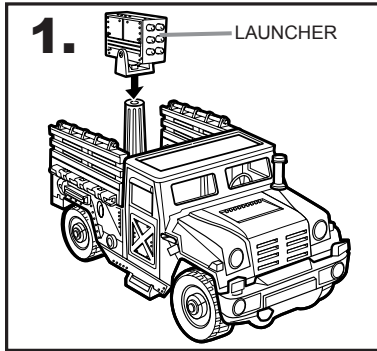

SMOKESCREEN® TRANSPORT WITH BEACHHEAD® FIGURE

Includes vehicle, figure and missiles.

AGES 5+
55636/60101 Asst.

- 1. HOOD OPENS**
- 2. ROLLING WHEELS**
- 3. MISSILE LAUNCHER**
- 4. DRIVER'S SEAT HOLDS ONE FIGURE**
- 5. ONE FIGURE CAN STAND IN PASSENGER AREA** (INCLUDED 1 FIGURE. OTHER FIGURES NOT INCLUDED.)
- 6. SIDES FOLD DOWN**

SMOKESCREEN® TRANSPORT INSTRUCTIONS

- 1.** Launcher is removable for separate play. It can also be interchanged with removable weapons systems on other GI JOE® vehicles (not included).
- 2.** Insert rockets into launcher. Press ends of rockets to launch. Launcher tilts and swivels to direct fire in different directions.
- 3.** Insert weapon into port.
- 4.** Sides fold down.