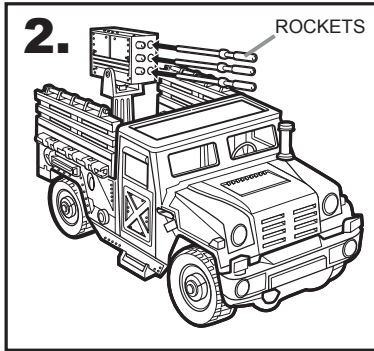

SMOKESCREEN® TRANSPORT WITH BEACHHEAD® FIGURE

Includes vehicle, figure and missiles.

AGES 5+
55636/60101 Asst.

- 1. HOOD OPENS**
- 2. ROLLING WHEELS**
- 3. MISSILE LAUNCHER**
- 4. DRIVER'S SEAT HOLDS ONE FIGURE**
- 5. ONE FIGURE CAN STAND IN PASSENGER AREA** (INCLUDED 1 FIGURE. OTHER FIGURES NOT INCLUDED.)
- 6. SIDES FOLD DOWN**

SMOKESCREEN® TRANSPORT INSTRUCTIONS

- 1.** Launcher is removable for separate play. It can also be interchanged with removable weapons systems on other GI JOE® vehicles (not included).
- 2.** Insert rockets into launcher. Press ends of rockets to launch. Launcher tilts and swivels to direct fire in different directions.
- 3.** Insert weapon into port.
- 4.** Sides fold down.