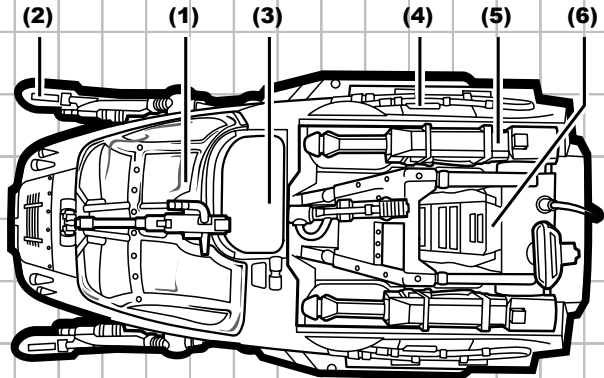

ICE SABRE™ with FROSTBITE® figure

- 1. FIGURE FITS INSIDE COCKPIT**
- 2. PIVOTING FRONT SKIS**
- 3. FIGURE FITS INSIDE GUN STATION**
- 4. DOORS OPEN**
- 5. LAUNCHER FIRES MULTIPLE MISSILES**
- 6. POP-UP GUN STATION**

AGES 5+

56690/61176 Asst.

WARNING:

CHOKING HAZARD—Small parts.
Not for children under 3 years.

ICE SABRE™ FEATURES

Includes vehicle, figure and missiles.

1. Pull skis forward for driving position. The skis can be pivoted.
- 2a. Press button to raise gunner station.
- 2b. Insert missiles into launch bays. Press buttons to fire missiles.
3. Open canopy. Figure fits inside cockpit.
4. Open tailgate. A figure can be placed on the tailgate or inside vehicle.