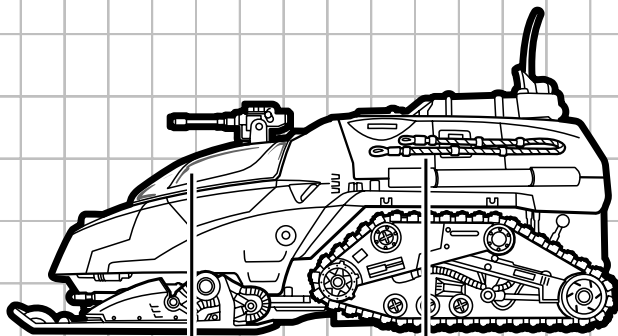

ICE SABRE™ with FROSTBITE® figure

- 1. FIGURE FITS INSIDE COCKPIT**
- 2. PIVOTING FRONT SKIS**
- 3. FIGURE FITS INSIDE GUN STATION**
- 4. DOORS OPEN**
- 5. LAUNCHER FIRES MULTIPLE MISSILES**
- 6. POP-UP GUN STATION**

AGES 5+

56690/61176 Asst.

WARNING:

CHOKING HAZARD—Small parts.
Not for children under 3 years.

ICE SABRE™ FEATURES

Includes vehicle, figure and missiles.

1. Pull skis forward for driving position. The skis can be pivoted.
- 2a. Press button to raise gunner station.
- 2b. Insert missiles into launch bays. Press buttons to fire missiles.
3. Open canopy. Figure fits inside cockpit.
4. Open tailgate. A figure can be placed on the tailgate or inside vehicle.