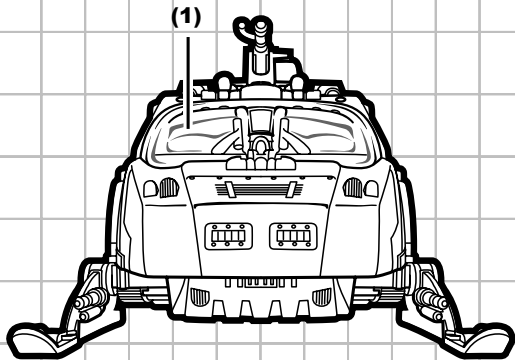

ICE SABRE™ with FROSTBITE® figure

- 1. FIGURE FITS INSIDE COCKPIT**
- 2. PIVOTING FRONT SKIS**
- 3. FIGURE FITS INSIDE GUN STATION**
- 4. DOORS OPEN**
- 5. LAUNCHER FIRES MULTIPLE MISSILES**
- 6. POP-UP GUN STATION**

AGES 5+

56690/61176 Asst.

WARNING:

CHOKING HAZARD—Small parts.
Not for children under 3 years.

ICE SABRE™ FEATURES

Includes vehicle, figure and missiles.

1. Pull skis forward for driving position. The skis can be pivoted.
- 2a. Press button to raise gunner station.
- 2b. Insert missiles into launch bays. Press buttons to fire missiles.
3. Open canopy. Figure fits inside cockpit.
4. Open tailgate. A figure can be placed on the tailgate or inside vehicle.