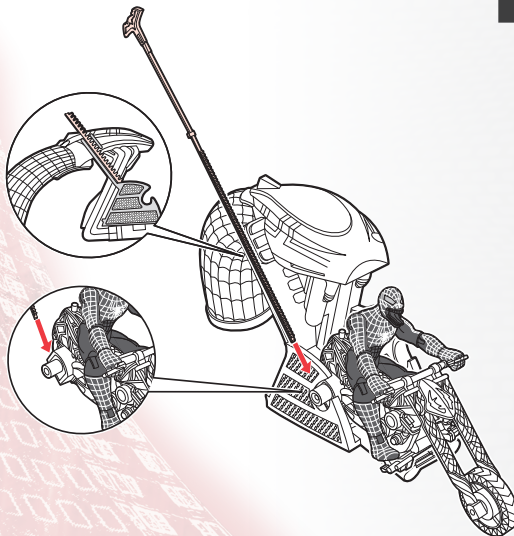

SPIDER-MAN 3

VENOM'S Vengeance Chopper

AGES 4+
69220/69129 Asst.

CAUTION:

Hair entanglement may result if child's hair comes in contact with moving parts of toy. Adult supervision is required.

1

Lock bike into launcher.

2

Insert ripcord with teeth facing up.

3

Holding the launcher and bike near the floor, tilt the launcher back so that the front wheel of the bike is slightly elevated.

4

Quickly pull the cord out of the bike. The bike can be launched without the launcher too!