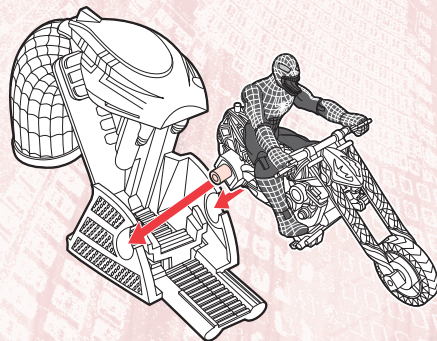

SPIDER-MAN 3

VENOM'S Vengeance Chopper

AGES 4+
69220/69129 Asst.

CAUTION:

Hair entanglement may result if child's hair comes in contact with moving parts of toy. Adult supervision is required.

1

Lock bike into launcher.

2

Insert ripcord with teeth facing up.

3

Holding the launcher and bike near the floor, tilt the launcher back so that the front wheel of the bike is slightly elevated.

4

Quickly pull the cord out of the bike. The bike can be launched without the launcher too!