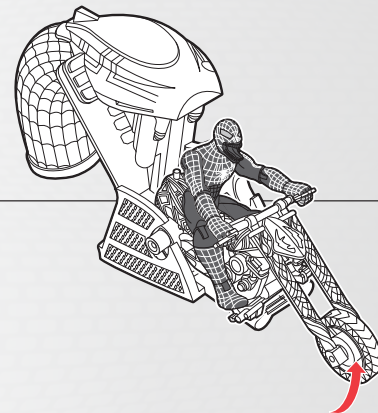

SPIDER-MAN 3

VENOM'S Vengeance Chopper

AGES 4+
69220/69129 Asst.

CAUTION:

Hair entanglement may result if child's hair comes in contact with moving parts of toy. Adult supervision is required.

1

Lock bike into launcher.

2

Insert ripcord with teeth facing up.

3

Holding the launcher and bike near the floor, tilt the launcher back so that the front wheel of the bike is slightly elevated.

4

Quickly pull the cord out of the bike. The bike can be launched without the launcher too!