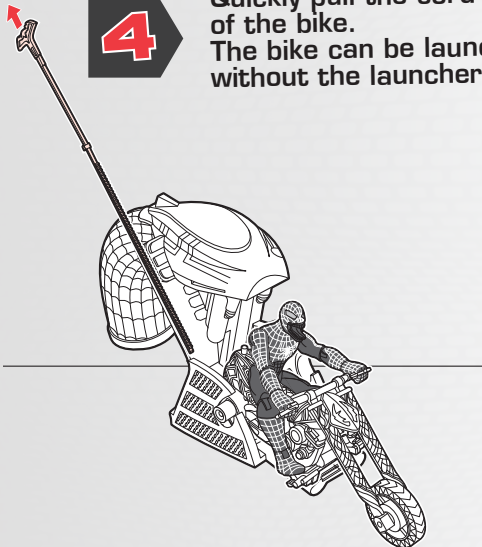

4

Quickly pull the cord out of the bike. The bike can be launched without the launcher too!

5

Lower both wheels of the bike to the floor.