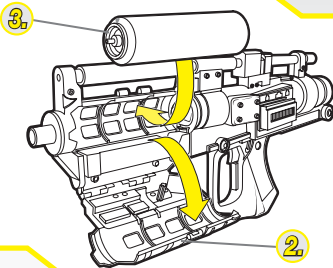

STAR WARS

REVENGE OF THE SITH™

WARNING:

Pressurized container.
Read back panel before use.

AGES 5+

85660

ENERGY BEAM BLASTER™

TO LOAD CAN:

1. Slide lock in direction shown.
2. Open door.
3. With top of canister pointing toward front of toy, insert bottom of canister into compartment. Then, insert rest of canister into compartment. Turn canister so that red mark on top of canister is facing top of toy.
4. Close cover.
5. To operate, squeeze trigger.

Refill canisters also available in multiple colors. (Sold separately.)

WARNING:

Contents Under Pressure. Do Not Puncture Or Incinerate. Do Not Expose to Heat or Store at Temperatures above 120 Degrees F. Do Not Spray on Open Flame or Any Hot Stoves or Light Bulbs. Do Not Leave in Direct Sunlight or Store in a Hot Vehicle. Heat Can Cause Can to Burst Violently. Do Not Spray in Eyes or Face. Do Not Ingest String.

CAUTION:

Do not spray on walls, floors, clothing, furniture or vinyl as string may stain certain types of surfaces and fabrics. USE ONLY AS DIRECTED.

Shake well before using. Can should be used in a horizontal position.

Adult Supervision Required. Conforms to ASTM D4236. Non-Toxic. Non-Flammable. Not Recommended for Indoor Use.

Some poses may require additional support. Product and colors may vary.
© 2005 Lucasfilm Ltd. & © or TM where indicated. All rights reserved.
Used under authorization.
®* and/or TM* & © 2005 Hasbro.
® denotes Reg. U.S. Pat. & TM Office.

Ingredients: Water HFC 134a (propellant), Acrylic Resin, Hydrocarbon solvents, Light oil, Pigment.

For more toy information visit: www.starwars.hasbro.com

P/N 644910000

starwars.com