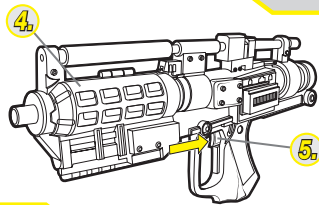

STAR WARS

REVENGE OF THE SITH™

WARNING:

Pressurized container.
Read back panel before use.

AGES 5+

85660

ENERGY BEAM BLASTER™

TO LOAD CAN:

1. Slide lock in direction shown.
2. Open door.
3. With top of canister pointing toward front of toy, insert bottom of canister into compartment. Then, insert rest of canister into compartment. Turn canister so that red mark on top of canister is facing top of toy.
4. Close cover.
5. To operate, squeeze trigger.

Refill canisters also available in multiple colors. (Sold separately.)

WARNING:

Contents Under Pressure. Do Not Puncture Or Incinerate. Do Not Expose to Heat or Store at Temperatures above 120 Degrees F. Do Not Spray on Open Flame or Any Hot Stoves or Light Bulbs. Do Not Leave in Direct Sunlight or Store in a Hot Vehicle. Heat Can Cause Can to Burst Violently. Do Not Spray in Eyes or Face. Do Not Ingest String.

CAUTION:

Do not spray on walls, floors, clothing, furniture or vinyl as string may stain certain types of surfaces and fabrics. USE ONLY AS DIRECTED.

Shake well before using. Can should be used in a horizontal position.

Adult Supervision Required. Conforms to ASTM D4236. Non-Toxic. Non-Flammable. Not Recommended for Indoor Use.

Some poses may require additional support. Product and colors may vary.
© 2005 Lucasfilm Ltd. & © or TM where indicated. All rights reserved.
Used under authorization.
®* and/or TM* & © 2005 Hasbro.
® denotes Reg. U.S. Pat. & TM Office.

Ingredients: Water HFC 134a (propellant), Acrylic Resin, Hydrocarbon solvents, Light oil, Pigment.

For more toy information visit: www.starwars.hasbro.com

P/N 644910000

starwars.com