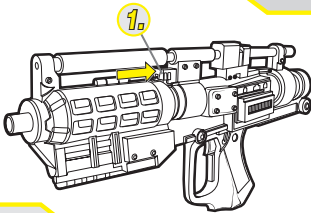

STAR WARS

REVENGE OF THE SITH™

WARNING:

Pressurized container.
Read back panel before use.

AGES 5+

85660

ENERGY BEAM BLASTER™

TO LOAD CAN:

1. Slide lock in direction shown.
2. Open door.
3. With top of canister pointing toward front of toy, insert bottom of canister into compartment. Then, insert rest of canister into compartment. Turn canister so that red mark on top of canister is facing top of toy.
4. Close cover.
5. To operate, squeeze trigger.

Refill canisters also available in multiple colors. (Sold separately.)

WARNING:

Contents Under Pressure. Do Not Puncture Or Incinerate. Do Not Expose to Heat or Store at Temperatures above 120 Degrees F. Do Not Spray on Open Flame or Any Hot Stoves or Light Bulbs. Do Not Leave in Direct Sunlight or Store in a Hot Vehicle. Heat Can Cause Can to Burst Violently. Do Not Spray in Eyes or Face. Do Not Ingest String.

CAUTION:

Do not spray on walls, floors, clothing, furniture or vinyl as string may stain certain types of surfaces and fabrics. USE ONLY AS DIRECTED.

Shake well before using. Can should be used in a horizontal position.

Adult Supervision Required. Conforms to ASTM D4236. Non-Toxic. Non-Flammable. Not Recommended for Indoor Use.

Some poses may require additional support. Product and colors may vary.
© 2005 Lucasfilm Ltd. & © or TM where indicated. All rights reserved.
Used under authorization.
®* and/or TM* & © 2005 Hasbro.
® denotes Reg. U.S. Pat. & TM Office.

Ingredients: Water HFC 134a (propellant), Acrylic Resin, Hydrocarbon solvents, Light oil, Pigment.

For more toy information visit: www.starwars.hasbro.com

P/N 644910000

starwars.com