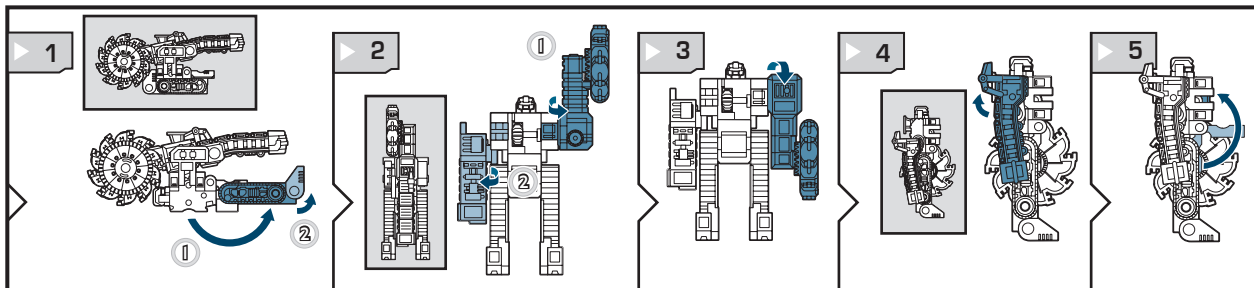

CHANGING TO ROBOT

Visit
TRANSFORMERS.COM

P/N 6535140000

© 2005 Hasbro. All Rights Reserved.
TM & © denote U.S. Trademarks.
Manufactured under license from Takara Co., Ltd.

Some poses may require hand support.
Product and colors may vary.

Reverse order of instructions
to convert back into vehicles.