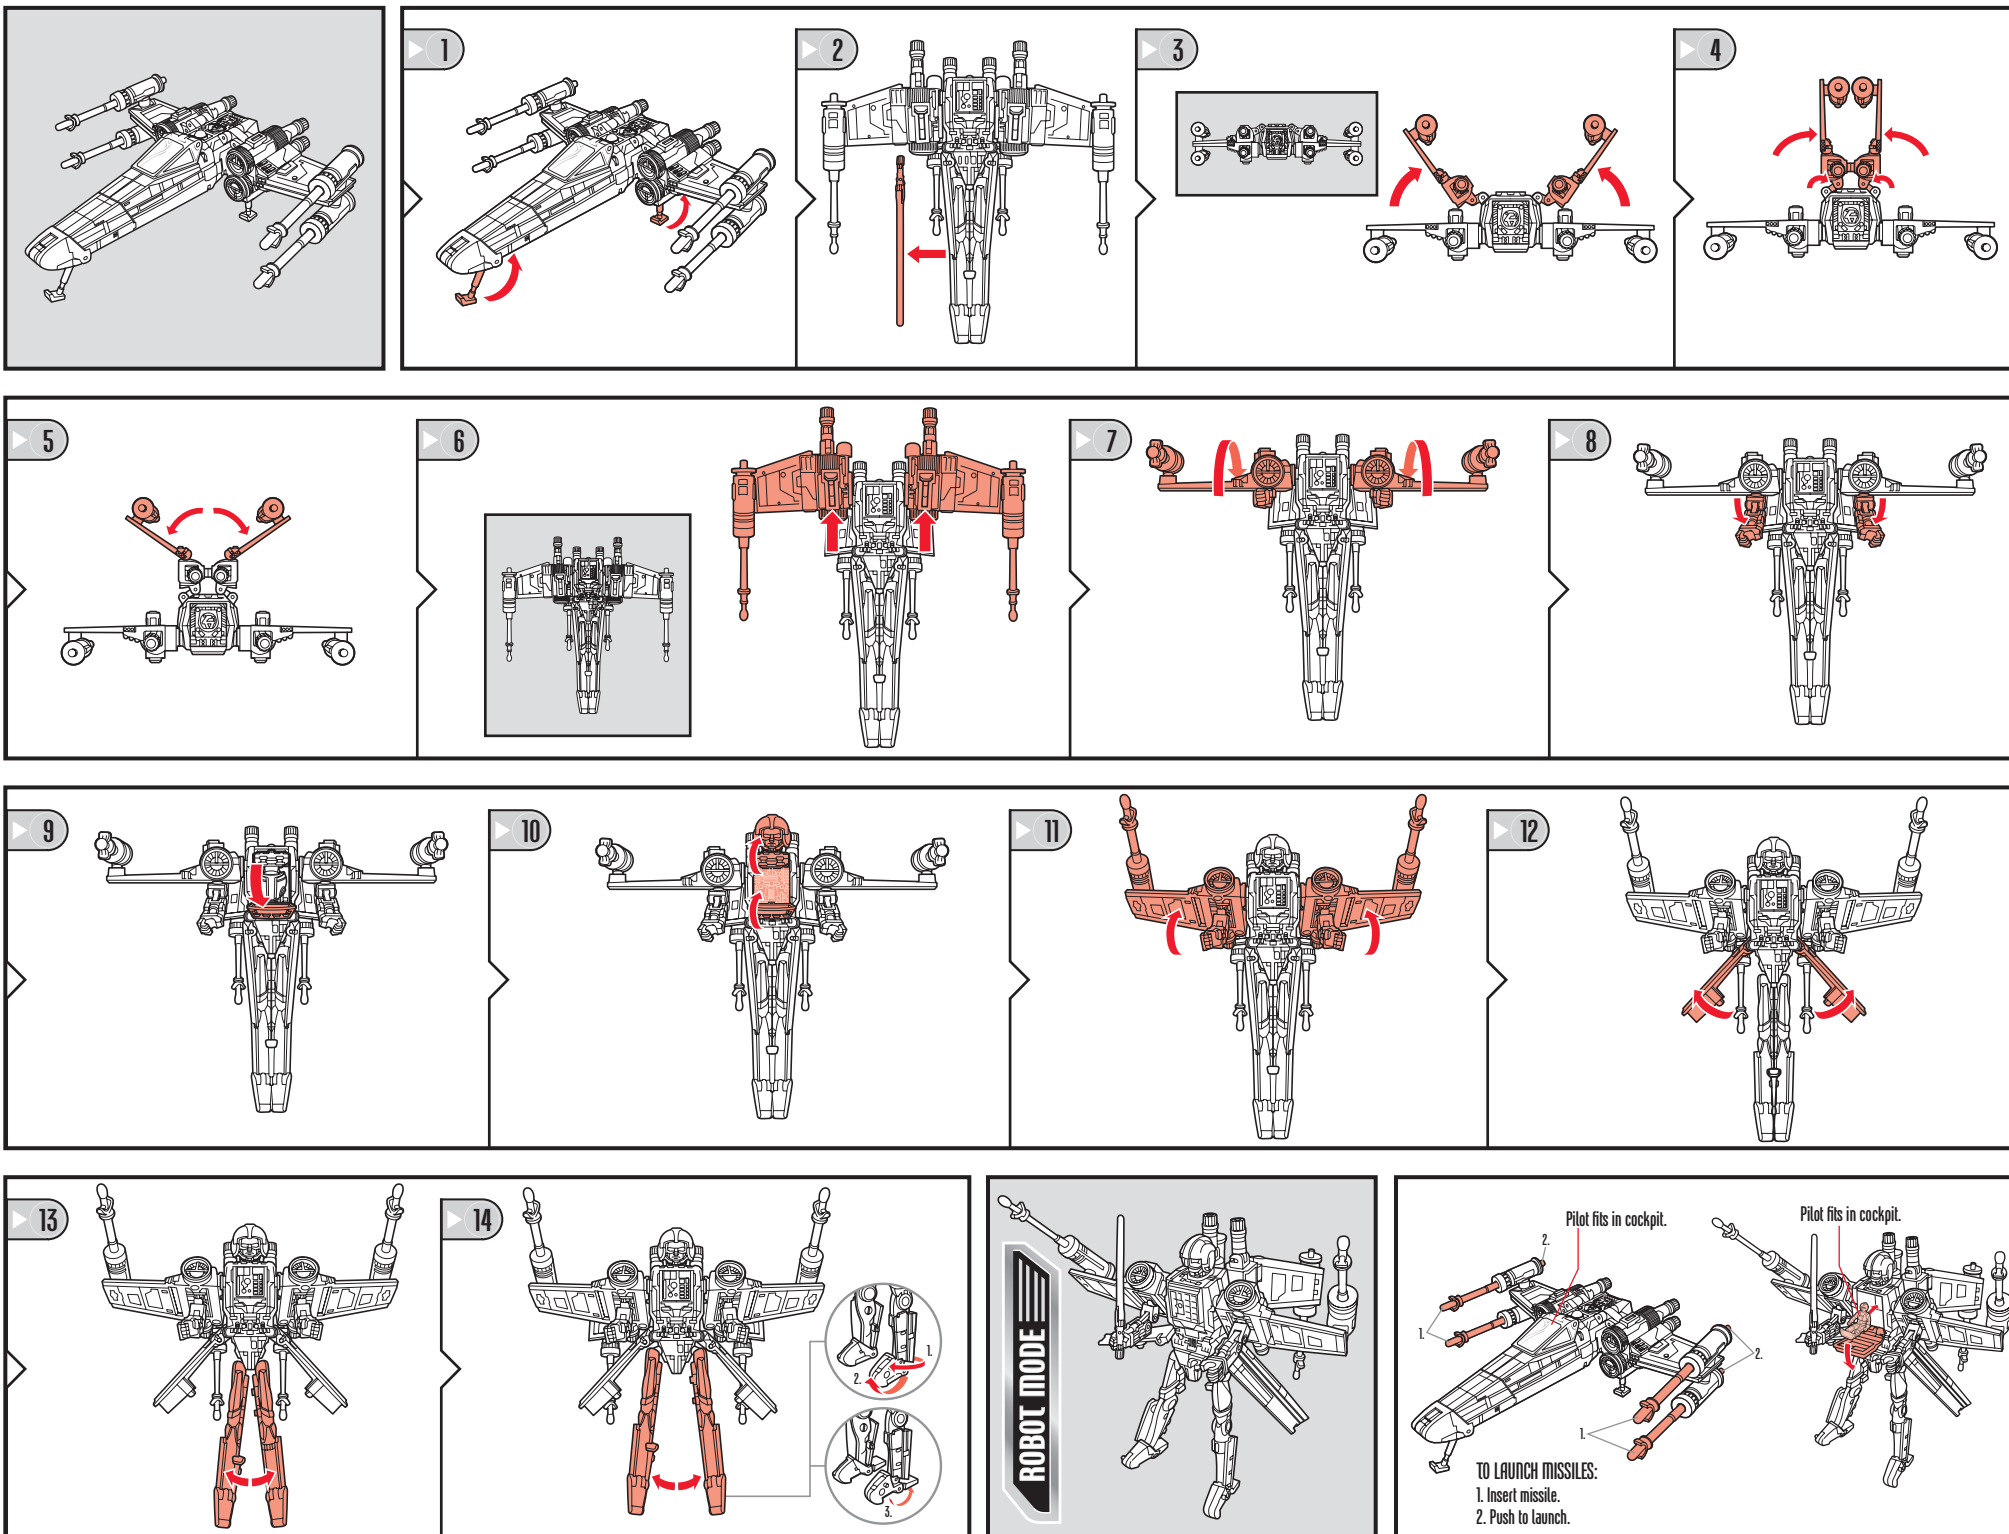

CHOKING HAZARD-Small parts.
Not for children under 3 years.

NOTE: Some parts are made to detach if excessive force is applied and are designed to be reattached if separation occurs. Adult supervision may be necessary for younger children.

CHANGING TO ROBOT

Reverse order of instructions to convert back into vehicle.