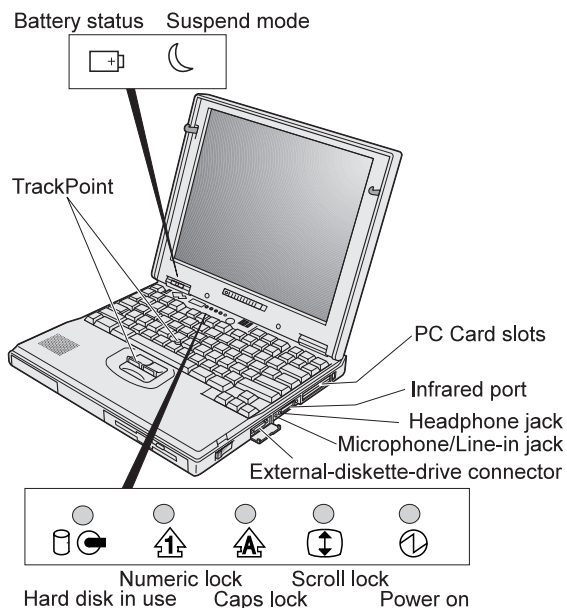

IBM service number:

The IBM service number for your country can be found in the *International Service Information* booklet shipped with your computer.

Notes:

Location

Replacing the UltralimBay Device

You want to...	You need to...
The CD-ROM drive is in the UltralimBay	
install the diskette drive in the bay	enter suspend mode or power off your computer; then swap the device.
attach the diskette drive externally	power off your computer; then attach the diskette drive.
The diskette drive is in the UltralimBay	
install the CD-ROM drive in the bay	enter suspend or power off your computer; then swap the device.
install the CD-ROM drive in the bay and attach the diskette drive externally	power off your computer; then swap and attach the devices.