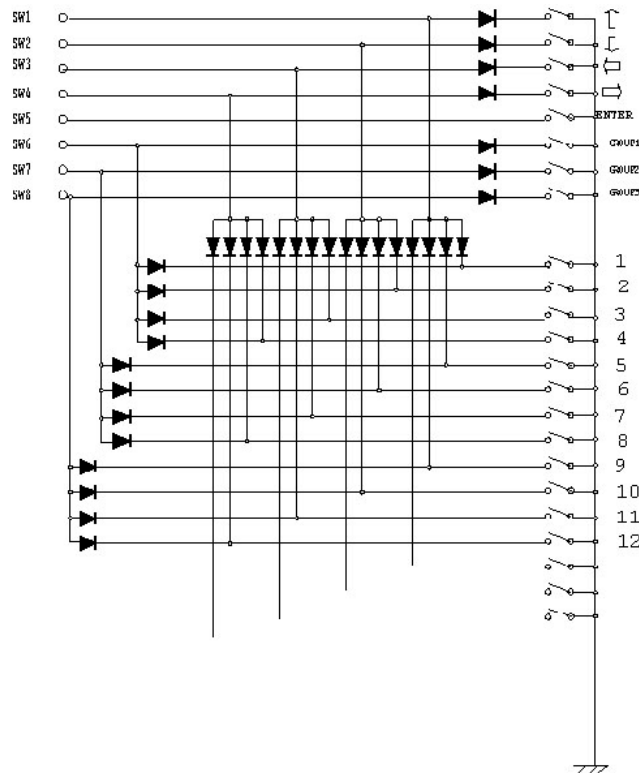

Jama Port – DVD-V7200

Overview

The Jama port is a simple and cost effective means of controlling the player with switch contacts. The Jama port consists of eight pins on the Interface Connector (figure 1) which allows control commands to be sent to the DVD-V7200. Some of many features available through Jama Port control are:

Figure 2

Note: Only one contact closure may be instituted at a time. If two buttons are pressed simultaneously, the player may lock up. Should this occur, cycle the power to restore player operation.

The second circuit uses a diode network (figure 3) and includes all functions listed on the Jama Port table.

Figure 3

Note: Figure 3 is only an example of a circuit that can be created. Diodes used are 1N914 or the equivalent. With a diode matrix, it is possible to create a maximum of 72 functions.

The example demonstrates the following functions: