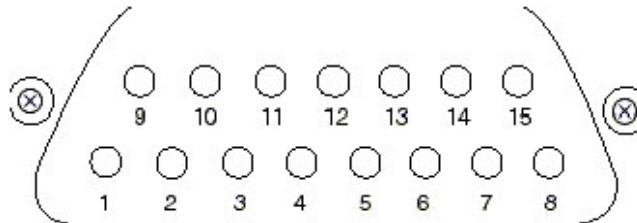

Jama Port – DVD-V7200

Overview

The Jama port is a simple and cost effective means of controlling the player with switch contacts. The Jama port consists of eight pins on the Interface Connector (figure 1) which allows control commands to be sent to the DVD-V7200. Some of many features available through Jama Port control are:

- Title, Menu
- Up, down, left, right and enter navigation
- Chapter play (chapters one through twenty)
- Command Stacks¹ (group one through twenty-seven)

Figure 1

Pin No.	Terminal
1	Ground
6	SW 1
7	SW 2
8	SW 3
9	SW 4
10	SW 5
11	SW 6
12	SW 7
13	SW 8

¹ For more information on Command Stacks, please see the Advanced Features manual that's included with the DVD-V7000

There are two types of circuits that may be created. The first circuit style uses simple closures offering menu, up, down, left, right and enter navigation, (figure 2).

Figure 2

Note: Only one contact closure may be instituted at a time. If two buttons are pressed simultaneously, the player may lock up. Should this occur, cycle the power to restore player operation.

The second circuit uses a diode network (figure 3) and includes all functions listed on the Jama Port table.