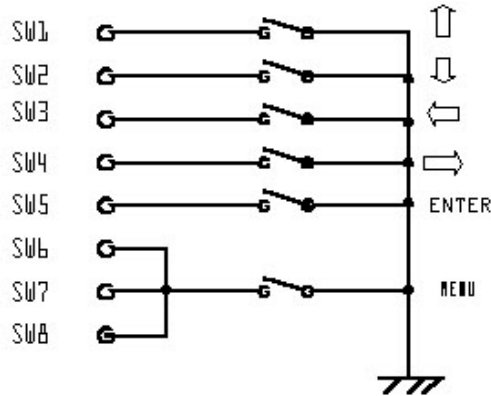

Jama Port – DVD-V7200

Overview

The Jama port is a simple and cost effective means of controlling the player with switch contacts. The Jama port consists of eight pins on the Interface Connector (figure 1) which allows control commands to be sent to the DVD-V7200. Some of many features available through Jama Port control are:

- Title, Menu
- Up, down, left, right and enter navigation
- Chapter play (chapters one through twenty)
- Command Stacks¹ (group one through twenty-seven)

Figure 1

Pin No.	Terminal
1	Ground
6	SW 1
7	SW 2
8	SW 3
9	SW 4
10	SW 5
11	SW 6
12	SW 7
13	SW 8

¹ For more information on Command Stacks, please see the Advanced Features manual that's included with the DVD-V7000

There are two types of circuits that may be created. The first circuit style uses simple closures offering menu, up, down, left, right and enter navigation, (figure 2).

Figure 2

Note: Only one contact closure may be instituted at a time. If two buttons are pressed simultaneously, the player may lock up. Should this occur, cycle the power to restore player operation.

The second circuit uses a diode network (figure 3) and includes all functions listed on the Jama Port table.