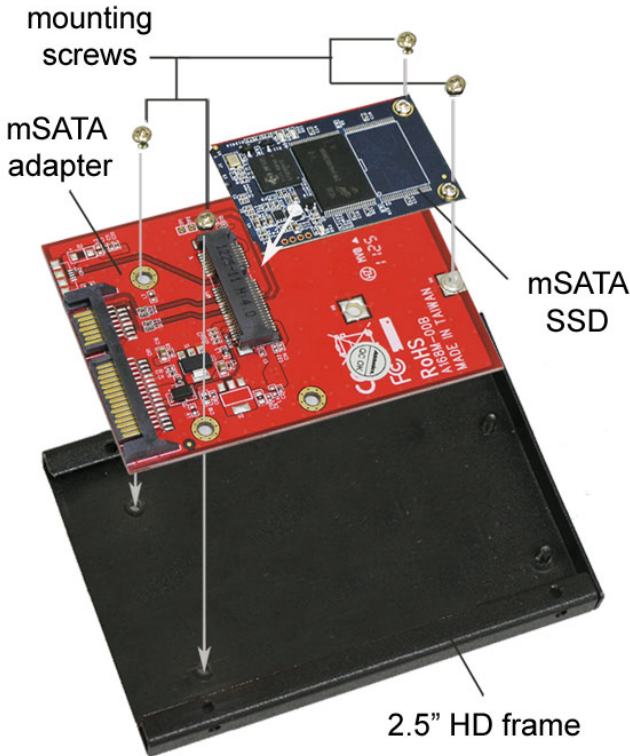

# Installation

1. Slide your mSATA SSD into the adapter.
2. Install the adapter and card into the mounting bracket as shown.
3. Completed assembly is suitable for mounting the same way as a 2.5" hard disk, including connector position and mounting taps.