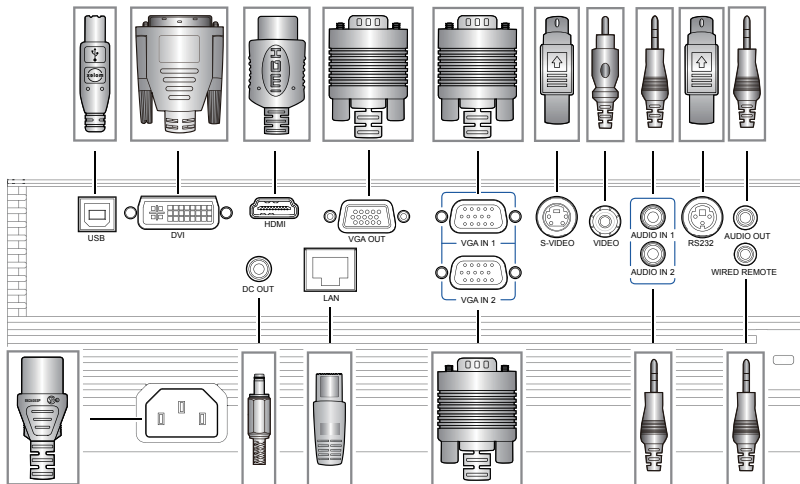

# 1 INSTALLATION

# 2 INTERFACE CONNECTOR

Note: Connector interface is subject to model's specifications

### 1 INSTALLATION

1. Power Cord
2. VGA Cable
3. Composite Video Cable
4. USB Cable
5. VGA to Component/HDTV Adapter
6. S-Video Cable
7. Audio Cable Jack/Jack
8. DVI Cable
9. HDMI Cable
10. 3 RCA Component Cable
11. RS232 Cable
12. Audio Cable Jack/RCA
13. LAN Cable
14. Audio Cable Jack for Wired Remote