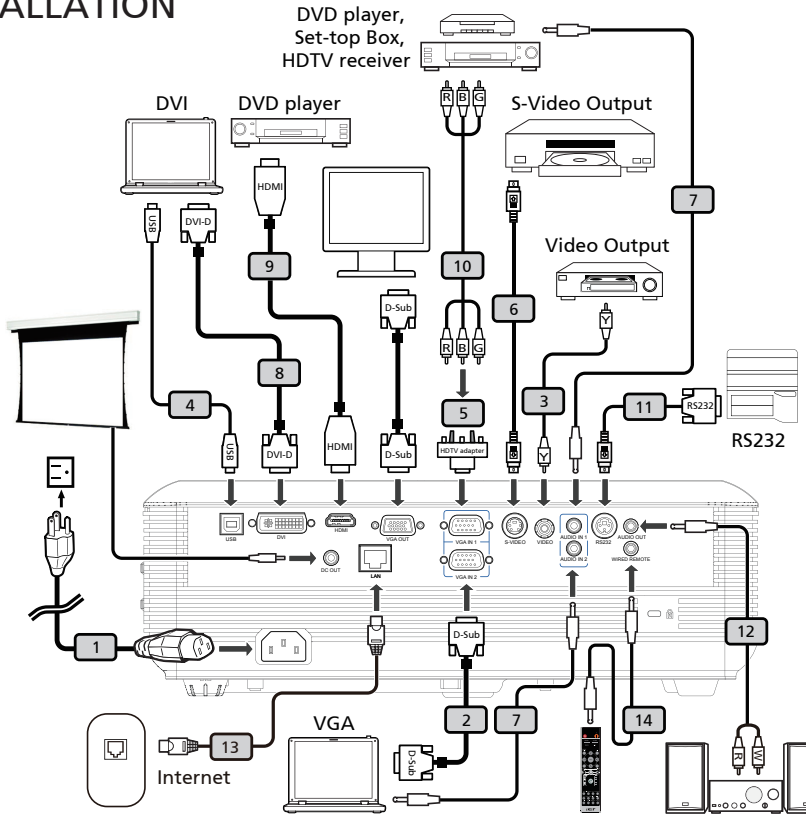

# 2 INTERFACE CONNECTOR

Note: Connector interface is subject to model's specifications

### 1 INSTALLATION

1. Power Cord
2. VGA Cable
3. Composite Video Cable
4. USB Cable
5. VGA to Component/HDTV Adapter
6. S-Video Cable
7. Audio Cable Jack/Jack
8. DVI Cable
9. HDMI Cable
10. 3 RCA Component Cable
11. RS232 Cable
12. Audio Cable Jack/RCA
13. LAN Cable
14. Audio Cable Jack for Wired Remote

#### Connecting to a Computer

1. Ensure the projector and your computer are turned off.
2. Connect one end of the VGA cable to the "VGA IN" connector on the projector; connect the other end to the VGA connector on the computer and tighten the screws.
3. Connect one end of the power cord into the AC power socket on the projector; connect the other end to an electrical outlet.

### 1 安裝

1. 電源線
2. VGA 信號線
3. 複合視頻信號線
4. USB 連接線
5. VGA 轉色差/HDTV 轉接器
6. S-Video 連接線
7. 音頻信號線 Jack/Jack
8. DVI 信號線
9. HDMI 連接線
10. 3 向 RCA 色差視頻連接線
11. RS232 連接線
12. 音頻信號線 Jack/RCA
13. 區域網路連接線
14. 有線遙控器音頻連接孔