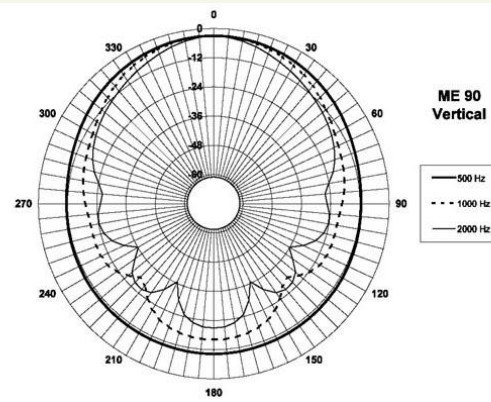

ME90

Horns

1.4" throat entry
 80° x 60° nominal coverage
 Constant directivity
 Very good loading down to 900 Hz

Specifications

Throat Diameter (1)	36 mm (1.4 in)
Nominal Coverage Horizontal	80°
Nominal Coverage Vertical	60°
Cutoff Frequency	900 Hz
Material	Cast Aluminium
Dimensions	270x270x138 mm (10.6x10.6x5.4 in)

Mounting and Shipping Info

Four 6.5 mm (0.25 in) holes 90°
 on 102 mm (4 in) diameter

Baffle Cutout Dimensions	225x225 mm (8.8x8.8 in)
Net Weight	1.4 kg (3.1 lb)
Shipping Weight	1.9 kg (4.2 lb)
Shipping Box	290x290x170 mm (11.4x11.4x6.7 in)