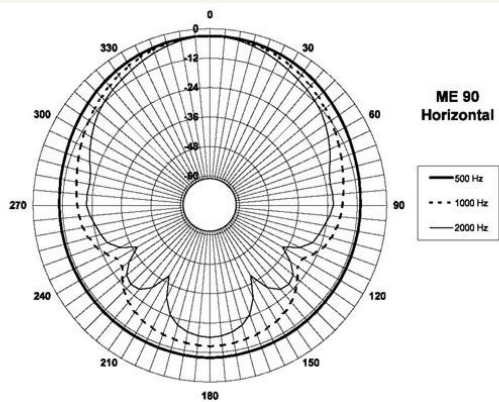

ME90

Horns

1.4" throat entry
 80° x 60° nominal coverage
 Constant directivity
 Very good loading down to 900 Hz

Specifications

Throat Diameter (1)	36 mm (1.4 in)
Nominal Coverage Horizontal	80°
Nominal Coverage Vertical	60°
Cutoff Frequency	900 Hz
Material	Cast Aluminium
Dimensions	270x270x138 mm (10.6x10.6x5.4 in)

Mounting and Shipping Info

Four 6.5 mm (0.25 in) holes 90°
 on 102 mm (4 in) diameter

Baffle Cutout Dimensions	225x225 mm (8.8x8.8 in)
Net Weight	1.4 kg (3.1 lb)
Shipping Weight	1.9 kg (4.2 lb)
Shipping Box	290x290x170 mm (11.4x11.4x6.7 in)