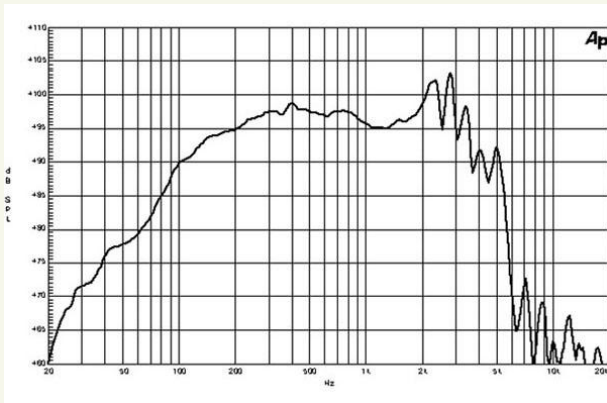

12NW76 | Woofer

1000 W continuous program power capacity
 76 mm (3 in) copper voice coil
 40 – 2000 Hz response
 98.5 dB sensitivity
 Neodymium ring magnet assembly
 Aluminium demodulating ring allows a very low distortion figure
 Ventilated voice coil gap for reduced power compression

Specification

Nominal Diameter	320 (12) mm (in)
Nominal Impedance (1)	8 Ohm
Minimum Impedance	6.9 Ohm
Nominal Power Handling (2)	500 W
Continuous Power Handling (3)	1000 W
Sensitivity (1W/1m) (4)	98.5 dB
Frequency Range	40 -2000 Hz
Voice Coil Diameter	76 (3) mm (in)
Winding Material	Copper
Former Material	Glass Fibre
Winding Depth	19 (3/4) mm (in)
Magnetic Gap Depth	11 (7/16) mm (in)
Flux Density	1.3 T

Thiele & Small Parameters

Fs	40 Hz
Re	5.3 Ohm
Qes	0.17
Qms	3.7
Qts	0.16
Vas	76 (2.7) dm3 (ft3)
Sd	522 (80.9) cm2 (in2)
Eta Zero	2.8 %
Xmax	+/- 8 mm
Xvar	+/- 10 mm
Mms	77 g
Bl	25.5 Txm
Le	1.25 mH

Mounting and Shipping Info