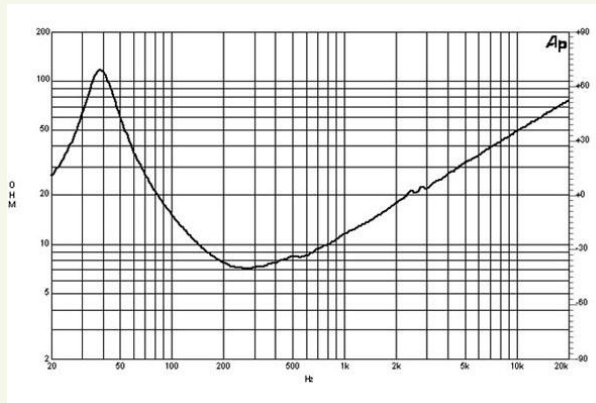

12NW76 | Woofer

1000 W continuous program power capacity
 76 mm (3 in) copper voice coil
 40 – 2000 Hz response
 98.5 dB sensitivity
 Neodymium ring magnet assembly
 Aluminium demodulating ring allows a very low distortion figure
 Ventilated voice coil gap for reduced power compression

Specification

Nominal Diameter	320 (12) mm (in)
Nominal Impedance (1)	8 Ohm
Minimum Impedance	6.9 Ohm
Nominal Power Handling (2)	500 W
Continuous Power Handling (3)	1000 W
Sensitivity (1W/1m) (4)	98.5 dB
Frequency Range	40 -2000 Hz
Voice Coil Diameter	76 (3) mm (in)
Winding Material	Copper
Former Material	Glass Fibre
Winding Depth	19 (3/4) mm (in)
Magnetic Gap Depth	11 (7/16) mm (in)
Flux Density	1.3 T

Thiele & Small Parameters

Fs	40 Hz
Re	5.3 Ohm
Qes	0.17
Qms	3.7
Qts	0.16
Vas	76 (2.7) dm3 (ft3)
Sd	522 (80.9) cm2 (in2)
Eta Zero	2.8 %
Xmax	+/- 8 mm
Xvar	+/- 10 mm
Mms	77 g
Bl	25.5 Txm
Le	1.25 mH

Mounting and Shipping Info