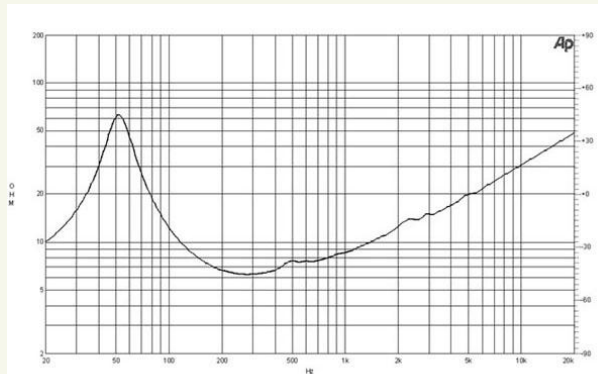

# 12HPL64 | Woofer

400 W continuous program power capacity  
64 mm (2.5 in) aluminium voice coil  
50 – 4000 Hz response  
100 dB sensitivity

Neodymium magnet allows a very light yet powerful motor assembly

## Specification

Nominal Diameter	320 (12) mm (in)
Nominal Impedance (1)	8 Ohm
Minimum Impedance	6.5 Ohm
Nominal Power Handling (2)	200 W
Continuous Power Handling (3)	400 W
Sensitivity (1W/1m) (4)	100 dB
Frequency Range	50 - 4000 Hz
Voice Coil Diameter	64 (2.5) mm (in)
Winding Material	Aluminium
Former Material	Glass Fibre
Winding Depth	12.5 (1/2) mm (in)
Magnetic Gap Depth	8 (5/16) mm (in)
Flux Density	1.25 T

## Thiele & Small Parameters

Fs	52 Hz
Re	5.8 Ohm
Qes	0.35
Qms	3.3
Qts	0.32
Vas	85 (3) dm3 (ft3)
Sd	522 (80.9) cm2 (in2)
Eta Zero	3.3 %
Xmax	+/- 4 mm
Xvar	+/- 4.5 mm
Mms	41.5 g
Bl	14.9 Txm
Le	1.1 mH