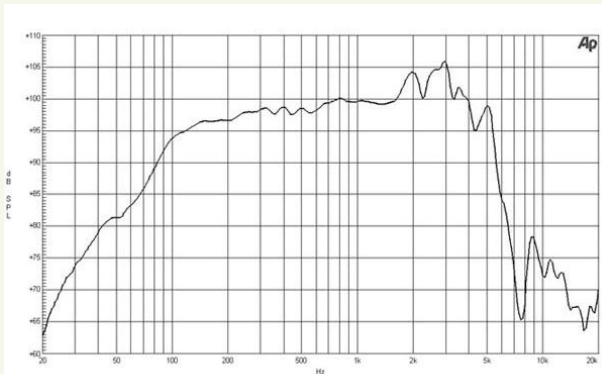

# 12HPL64 | Woofer

400 W continuous program power capacity  
64 mm (2.5 in) aluminium voice coil  
50 – 4000 Hz response  
100 dB sensitivity

Neodymium magnet allows a very light yet powerful motor assembly

## Specification

Nominal Diameter	320 (12) mm (in)
Nominal Impedance (1)	8 Ohm
Minimum Impedance	6.5 Ohm
Nominal Power Handling (2)	200 W
Continuous Power Handling (3)	400 W
Sensitivity (1W/1m) (4)	100 dB
Frequency Range	50 - 4000 Hz
Voice Coil Diameter	64 (2.5) mm (in)
Winding Material	Aluminium
Former Material	Glass Fibre
Winding Depth	12.5 (1/2) mm (in)
Magnetic Gap Depth	8 (5/16) mm (in)
Flux Density	1.25 T

## Thiele & Small Parameters

Fs	52 Hz
Re	5.8 Ohm
Qes	0.35
Qms	3.3
Qts	0.32
Vas	85 (3) dm3 (ft3)
Sd	522 (80.9) cm2 (in2)
Eta Zero	3.3 %
Xmax	+/- 4 mm
Xvar	+/- 4.5 mm
Mms	41.5 g
Bl	14.9 Txm
Le	1.1 mH