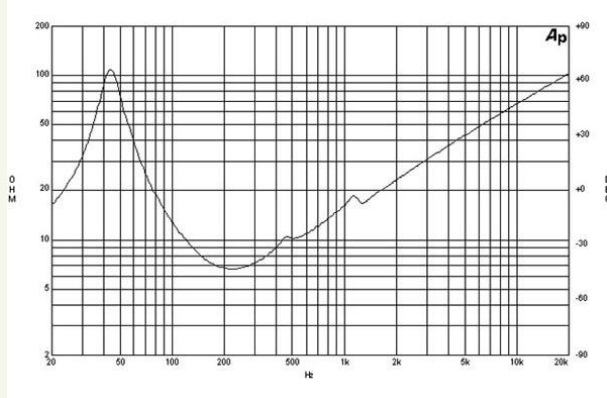

12NW100 | Subwoofer

1400 W continuous program power capacity
 100 mm (4 in) copper voice coil
 40 – 1500 Hz response
 96 dB sensitivity
 FEA optimized Neodymium magnet assembly
 Double silicone spider with optimized compliance
 Ventilated voice coil gap for reduced power compression

Specification

Nominal Diameter	320 (12) mm (in)
Nominal Impedance (1)	8 Ohm
Minimum Impedance	6.2 Ohm
Nominal Power Handling (2)	700 W
Continuous Power Handling (3)	1400 W
Sensitivity (1W/1m) (4)	96 dB
Frequency Range	45 - 1500 Hz
Voice Coil Diameter	100 (4) mm (in)
Winding Material	Copper
Former Material	Glass Fibre
Winding Depth	25 (1) mm (in)
Magnetic Gap Depth	12 (1/2) mm (in)
Flux Density	1.2 T

Thiele & Small Parameters

Fs	42 Hz
Re	5.1 Ohm
Qes	0.21
Qms	3.6
Qts	0.20
Vas	44 (1.5) dm3 (ft3)
Sd	531 (82.3) cm2 (in2)
Eta Zero	1.7 %
Xmax	+/- 9 mm
Xvar	+/- 11 mm
Mms	119 g
Bl	28 Txm
Le	1.9 mH

Mounting and Shipping Info

Overall Diameter	319 mm (12.5 in)
Bolt Circle Diameter	299 mm (11.8 in)
Baffle Cutout Diameter	281 mm (11.1 in)
Depth	137 mm (5.4 in)
Flange and Gasket Thickness	13 mm (0.5 in)
Net Weight	8.2 kg (18 lb)
Shipping Weight	8.9 kg (19.6 lb)
Shipping Box	340x340x170 mm (13.4x13.4x6.7 in)