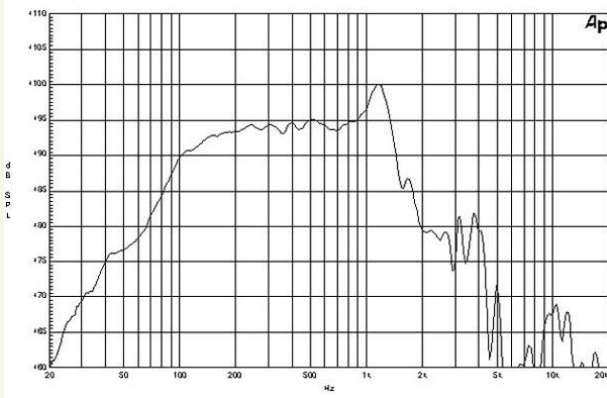

12NW100 | Subwoofer

1400 W continuous program power capacity
 100 mm (4 in) copper voice coil
 40 – 1500 Hz response
 96 dB sensitivity
 FEA optimized Neodymium magnet assembly
 Double silicone spider with optimized compliance
 Ventilated voice coil gap for reduced power compression

Specification

Nominal Diameter	320 (12) mm (in)
Nominal Impedance (1)	8 Ohm
Minimum Impedance	6.2 Ohm
Nominal Power Handling (2)	700 W
Continuous Power Handling (3)	1400 W
Sensitivity (1W/1m) (4)	96 dB
Frequency Range	45 - 1500 Hz
Voice Coil Diameter	100 (4) mm (in)
Winding Material	Copper
Former Material	Glass Fibre
Winding Depth	25 (1) mm (in)
Magnetic Gap Depth	12 (1/2) mm (in)
Flux Density	1.2 T

Thiele & Small Parameters

Fs	42 Hz
Re	5.1 Ohm
Qes	0.21
Qms	3.6
Qts	0.20
Vas	44 (1.5) dm3 (ft3)
Sd	531 (82.3) cm2 (in2)
Eta Zero	1.7 %
Xmax	+/- 9 mm
Xvar	+/- 11 mm
Mms	119 g
Bl	28 Txm
Le	1.9 mH

Mounting and Shipping Info

- ¹For different impedances, please ask.
- ²2 hours test made with continuous pink noise signal (6 dB crest factor). Power calculated on rated minimum impedance.
- ³Power on Continuous Program is defined as 3 dB greater than the Nominal rating.
- ⁴Applied RMS Voltage is set to 2.83V for 8 ohms or 2.0V for 4 ohms Nominal Impedance