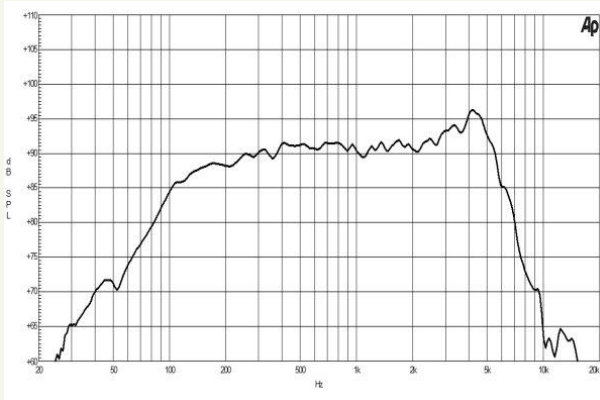

6NDL38 | Woofer

38 mm (1.5 in) copper voice coil
70 - 6000 Hz response
92 dB sensitivity

Neodymium magnet allows a very light yet powerful motor assembly
Aluminium demodulating ring allows a very low distortion figure
300 W continuous program power capacity

Horns
HF Drivers
Coaxials
LF Nd Drivers
LF Drivers

Specification

Nominal Diameter	170 (6.5) mm (in)
Nominal Impedance (1)	8 Ohm
Minimum Impedance	6 Ohm
Nominal Power Handling (2)	150 W
Continuous Power Handling (3)	300 W
Sensitivity (1W/1m) (4)	92 dB
Frequency Range	70 - 6000 Hz
Voice Coil Diameter	38 (1.5) mm (in)
Winding Material	Copper
Former Material	Kapton
Winding Depth	12 (0.5) mm (in)
Magnetic Gap Depth	6 (0.25) mm (in)
Flux Density	1.15 T

Thiele & Small Parameters

Fs	72 Hz
Re	5.2 Ohm
Qes	0.44
Qms	11.5
Qts	0.42
Vas	7 (0.25) dm3 (ft3)
Sd	132 (20.5) cm2 (in2)
Eta Zero	0.6 %
Xmax	+/- 6 mm
Xvar	+/- 5.5 mm
Mms	17 g
Bl	9.5 Txm
Le	0.6 mH

Mounting and Shipping Info

- ¹For different impedances, please ask.
- ²2 hours test made with continuous pink noise signal (6 dB crest factor). Power calculated on rated minimum impedance.
- ³Power on Continuous Program is defined as 3 dB greater than the Nominal rating.
- ⁴Applied RMS Voltage is set to 2.83V for 8 ohms or 2.0V for 4 ohms Nominal Impedance