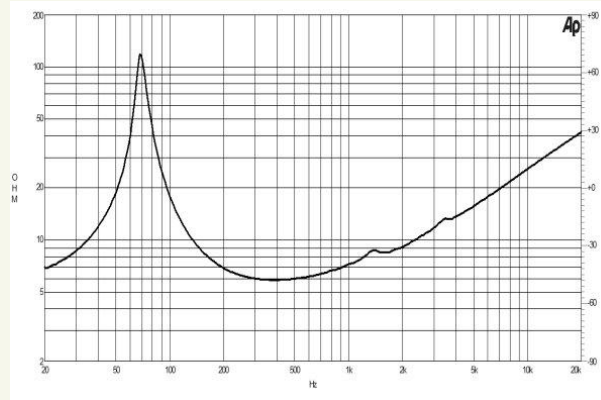

6NDL38 | Woofer

38 mm (1.5 in) copper voice coil
70 - 6000 Hz response
92 dB sensitivity

Neodymium magnet allows a very light yet powerful motor assembly
Aluminium demodulating ring allows a very low distortion figure
300 W continuous program power capacity