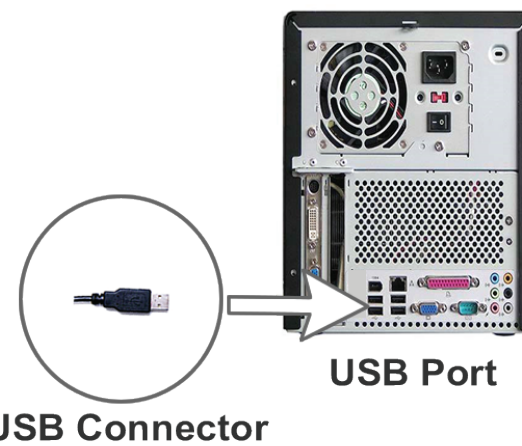

⑤

3. Turn On your computer and your operating system will detect the device automatically. This device is plug and play, no driver required.