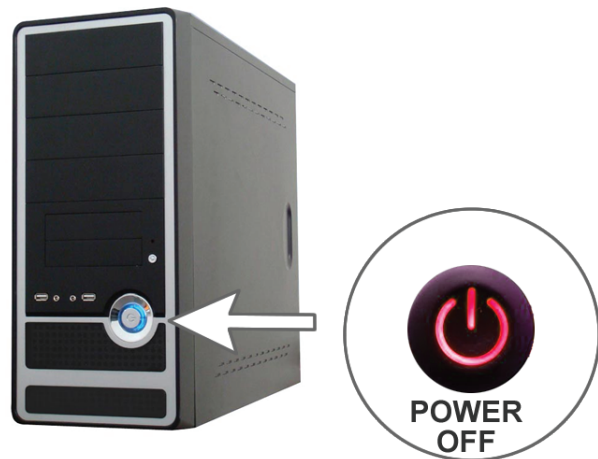

INSTALLATION

1. Make sure that your computer is turned OFF before installing this keyboard.

④

2. Plug in the USB cable to the USB port.