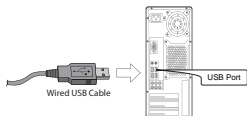

2. Plug in the USB cable to the USB port.

3. Turn On your computer and your operating system will detect the device automatically.