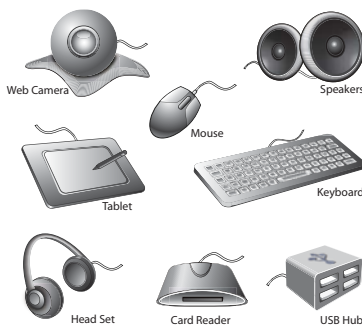

Function Name

Function Description

	Sleep	Puts the computer to sleep mode
	Scroll Up	Scrolls up the Windows Folder or browser
	Scroll Down	Scrolls down the Windows folder or browser
	Home	Launches the default Internet browser.
	E-mail	Goes to your Outlook email program
	Backward	Moves from the previous page of the browser
	Forward	Moves to the next page of the browser
	Search	Opens the window search program
	Play/Pause	Plays/Pauses your video or audio media.
	Stop	Stops the audio/video file currently being played.
	Previous Track	Plays the music track before the current record
	Next Track	Plays the music track after the current record
	Volume Up	Increases the volume of the current audio.
	Volume Down	Decreases the volume of the current audio.
	Mute	Mute & Un-Mute the audio.

AKB-530UB V2.0 031010