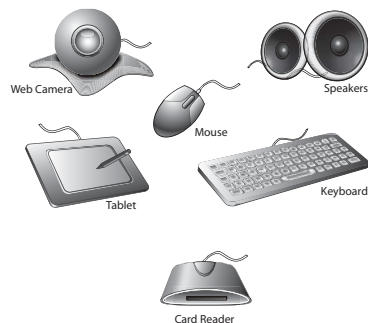

⑧

The integrated audio and microphone jack gives convenience in using the headset or microphone device, it clears up valuable desk space.