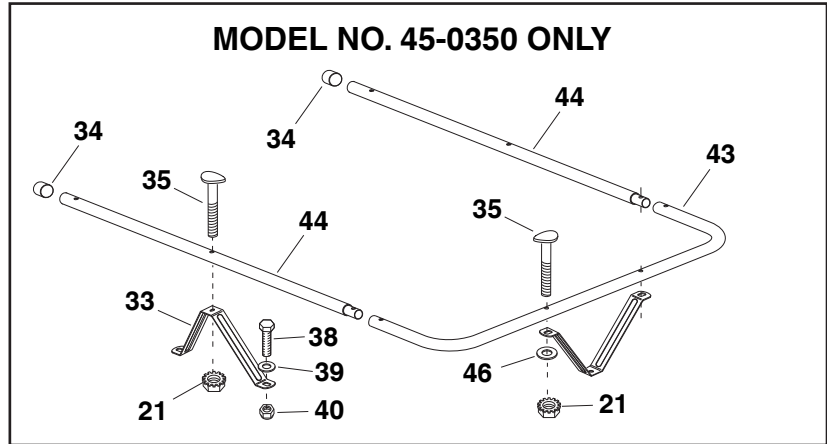

# REPAIR PARTS FOR CART MODEL NO'S. 45-0350, 45-0351

# REPAIR PARTS FOR CART MODEL NO'S. 45-0350, 45-0351

REF. NO.	PART NO.	DESCRIPTION	45-0350	45-0351
1	25112	Cart Body	2	2
2	23502	Tailgate	1	1
3	62458	Tailgate Reinforcement Bracket	1	1
4	23548	Tailgate Guide	2	2
5	23492	Front Panel	1	1
6	25106	Wheel Support	1	1
7	24497	Latch Stand Bracket	1	1
8	24498	Latch Lock Lever	1	1
9	23014	Hitch Bracket	1	1
10	25114	Draw Bar Tongue	1	1
11	25107	Axle, 1" Dia.	1	1
12	23484	Front Corner Cap	2	2
13	43594	Wheel, 16/6.5" x 8.00 (45-0351)	---	4
	48906	Wheel, 18/9.5" x 8.00 (45-0350)	4	---
14	43093	Cotter Pin, 1/8" Dia. x 1-1/2" *	6	6
15	43601	Washer, Flat 1" (Thin)	20	20
16	43014	Hub Cap	6	6
17	43866	Hex Bolt, 1/4-20 x 5/8" *	21	25
18	43343	Hair Cotter Pin, 1/8 (#4) *	1	1
20	43814	Truss Hd. Bolt, 5/16-18 x 3/4" Lg. *	12	12
21	46980	Hex Nut, 5/16-18 (SEMS)	10	2
22	43001	Hex Bolt, 3/8-16 x 1" Lg. *	1	1
24	HA21362	Nylock Nut, 3/8-16 *	1	1
25	47408	Extension Spring	1	1
26	47622	Spring Puller Tool	1	1
27	47407	Hex Bolt, 5/16-18 x 4" *	1	1
28	47810	Nylock Nut, 5/16-18*	13	13
29	48948	Hitch Pin	1	1
30	64873	Walking Beam (Includes #44488)	2	2
32	46289	Spacer (45-0350)	4	---
	44678	Spacer (45-0351)	---	4
33	25111	Rail Brace	7	---
34	44481	Vinyl Cap	2	---
35	44947	Curved Hd. Bolt, 5/16-18 x 1-5/8"	8	---
38	43012	Hex Bolt, 1/4-20 x 3/4"	13	---
39	43088	Flat Washer, 1/4"	13	---
40	47189	Nylock Nut, 1/4"	34	25
41	1540-58	Washer, 1.03" x 1.38" x .120" (Thick)	4	---
42	48949	Protective Edging Strip	2	---
43	48951	Front Rail	1	---
44	48950	Side Rail	2	---
45	44488	Wheel Bearing (#43594 Wheel)	4	12
	65408	Wheel Bearing Kit (#48906 Wheel)	4	---
46	43081	Flat Washer, 5/16"	2	---
	48902	Owner's Manual	1	1