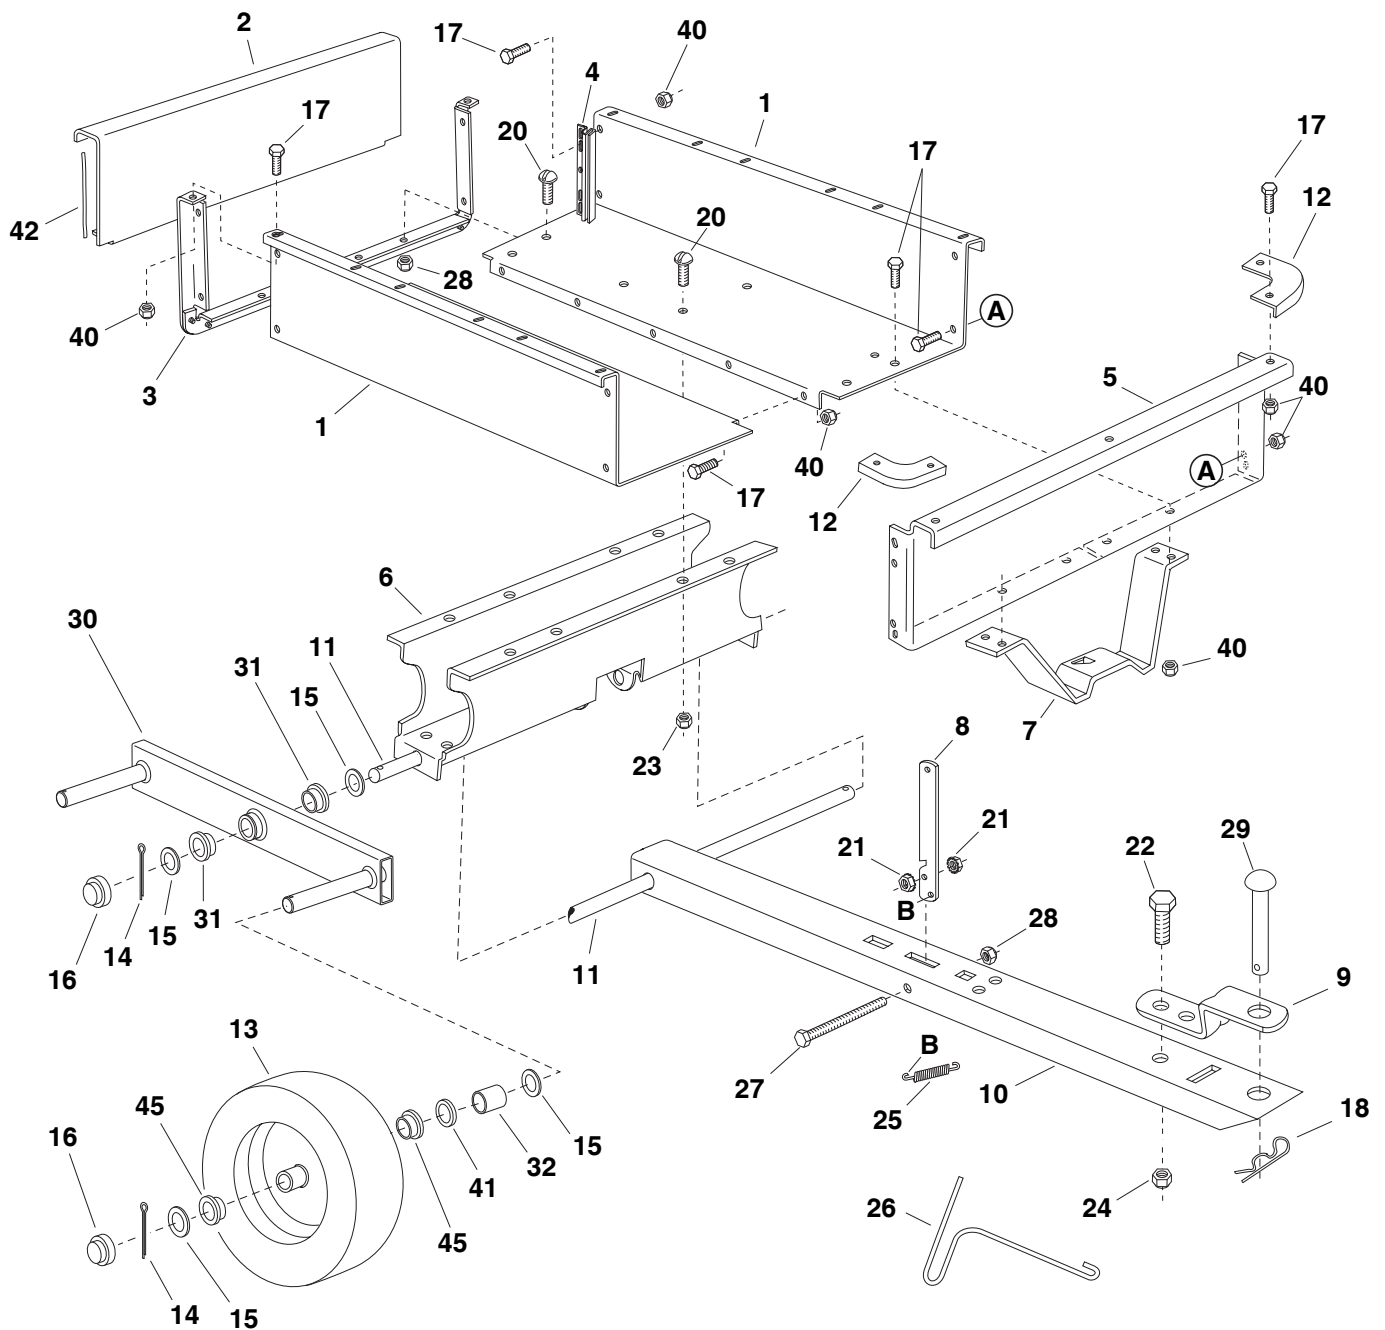

# REPAIR PARTS FOR CART MODEL NO'S. 45-0350, 45-0351

# REPAIR PARTS FOR CART MODEL NO'S. 45-0350, 45-0351

REF. NO.	PART NO.	DESCRIPTION	45-0350	45-0351
1	25112	Cart Body	2	2
2	23502	Tailgate	1	1
3	62458	Tailgate Reinforcement Bracket	1	1
4	23548	Tailgate Guide	2	2
5	23492	Front Panel	1	1
6	25106	Wheel Support	1	1
7	24497	Latch Stand Bracket	1	1
8	24498	Latch Lock Lever	1	1
9	23014	Hitch Bracket	1	1
10	25114	Draw Bar Tongue	1	1
11	25107	Axle, 1" Dia.	1	1
12	23484	Front Corner Cap	2	2
13	43594	Wheel, 16/6.5" x 8.00 (45-0351)	---	4
	48906	Wheel, 18/9.5" x 8.00 (45-0350)	4	---
14	43093	Cotter Pin, 1/8" Dia. x 1-1/2" *	6	6
15	43601	Washer, Flat 1" (Thin)	20	20
16	43014	Hub Cap	6	6
17	43866	Hex Bolt, 1/4-20 x 5/8" *	21	25
18	43343	Hair Cotter Pin, 1/8 (#4) *	1	1
20	43814	Truss Hd. Bolt, 5/16-18 x 3/4" Lg. *	12	12
21	46980	Hex Nut, 5/16-18 (SEMS)	10	2
22	43001	Hex Bolt, 3/8-16 x 1" Lg. *	1	1
24	HA21362	Nylock Nut, 3/8-16 *	1	1
25	47408	Extension Spring	1	1
26	47622	Spring Puller Tool	1	1
27	47407	Hex Bolt, 5/16-18 x 4" *	1	1
28	47810	Nylock Nut, 5/16-18*	13	13
29	48948	Hitch Pin	1	1
30	64873	Walking Beam (Includes #44488)	2	2
32	46289	Spacer (45-0350)	4	---
	44678	Spacer (45-0351)	---	4
33	25111	Rail Brace	7	---
34	44481	Vinyl Cap	2	---
35	44947	Curved Hd. Bolt, 5/16-18 x 1-5/8"	8	---
38	43012	Hex Bolt, 1/4-20 x 3/4"	13	---
39	43088	Flat Washer, 1/4"	13	---
40	47189	Nylock Nut, 1/4"	34	25
41	1540-58	Washer, 1.03" x 1.38" x .120" (Thick)	4	---
42	48949	Protective Edging Strip	2	---
43	48951	Front Rail	1	---
44	48950	Side Rail	2	---
45	44488	Wheel Bearing (#43594 Wheel)	4	12
	65408	Wheel Bearing Kit (#48906 Wheel)	4	---
46	43081	Flat Washer, 5/16"	2	---
	48902	Owner's Manual	1	1