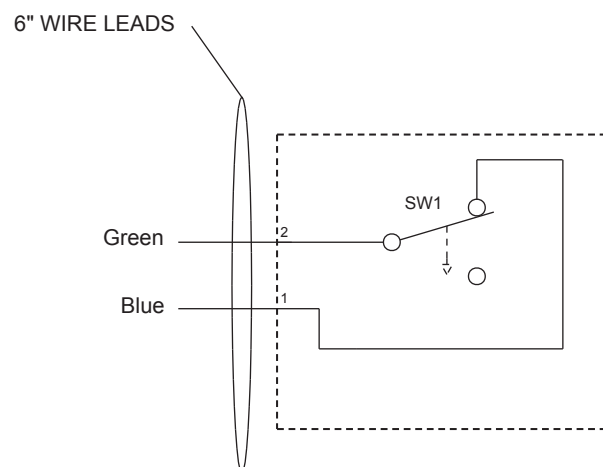

## Features:

- Pull Cord Switch suitable for wet locations
- Normally Closed mechanically latching switch rating of 24 VDC at 500mA
- May be actuated by pulling on nylon cord or by pulling down the red actuator
- Station is reset by returning the actuator to the normal "up" position
- Field wiring connection made by 2 pin header
- Included are a 7' nylon cord and pendant and standard single gang electrical box mounting screws