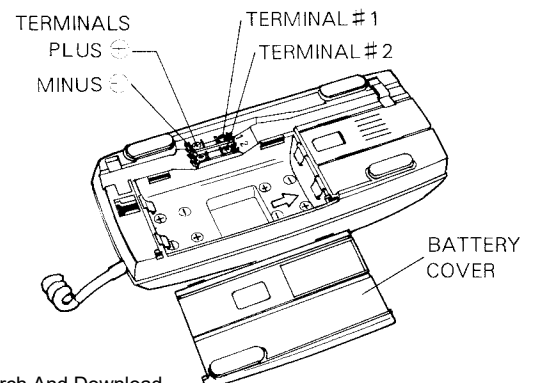

- Insert four 1½ volt "C" batteries in room station. Battery position is clearly indicated in battery compartment. Carefully observe battery polarity.

If PS-6D (or PS-6C) AC adaptor is used, connections can be made to plus (+) and minus (-) terminals on the bottom of room station. Carefully observe polarity.