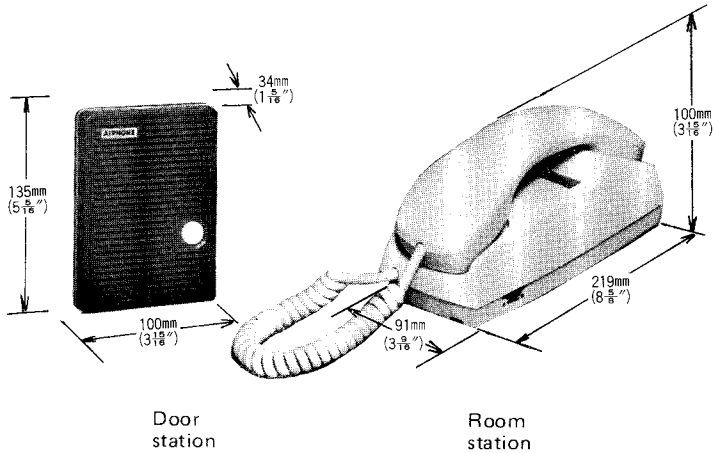

## TWO STATION INTERCOM MODEL TC-ME (SET)

DOOR-ANSWERING SYSTEM, BUT MAY PRACTICALLY FIT OTHER COMMUNICATION NEEDS BETWEEN TWO LOCATIONS.

TC-ME (SET)

- \* Simultaneous conversation.
- \* Electronic tone call signal with volume control.
- \* Long battery life due to low current electronics.
- \* Desk or wall mount.
- \* Power source: DC 6 volt. Four 1½ volt "C" batteries (room station incorporates battery compartment) or PS-6D (PS-6C in North America) power supply.
- \* Wiring and communication range: Single pair of wire – select the proper wire gauge to meet your requirements from the chart below.