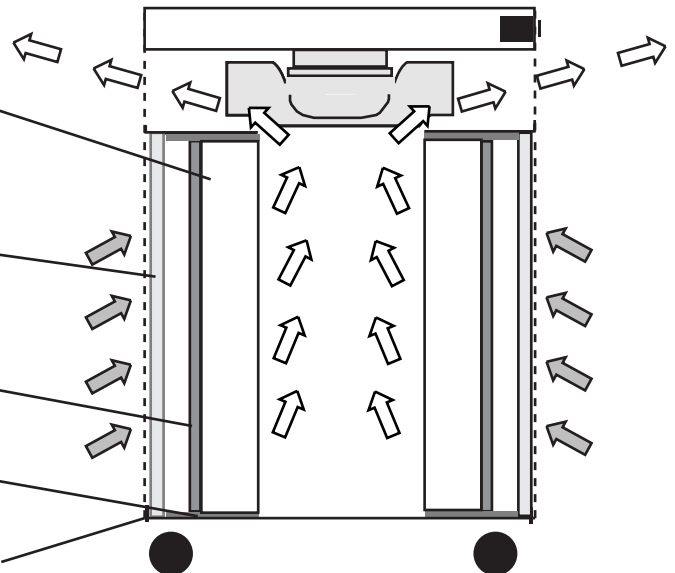

Air Flow 560 cfm
More cfm than any
other home unit available

Pre-filter
570 sq in x 1in

Housing
Powder coat steel

Size
23" x 15"

Weight
35lbs total

Voltage Options
115 or 220 volts

Watts
120 on high 40 on low

Sound Level
28.1 db on low (at 6 feet)
62.3 db on high (560 cfm)
(Room level 25.1)

ETL Certified
Conforms to
CSA C22.2 no 113
ANSI / UL 507

Your Airpura Dealer

Unique Features

- **True HEPA filter.** Traps 99.97% of particles as small as 0.3 microns. That's as small as some bacteria.
- **Hi-C Carbon Weave filter** for basic airborne chemical, gas and odor filtration
- **Cleanable pre-filter.** Simply vacuum through the mesh or change as necessary
- **Pressure seal** on the filter chamber ensures all the impurities pass through the filters and deliver a real 99.97% filtration.
- **Felt gaskets** seal the filter chamber. Maximize filtration with no rubber off-gassing found with other makes
- **All metal housing** ensures no plastic vapors are emitted
- **Variable speed motor** lets you choose your ideal level of filtration
- **Motor out of the air flow.** Most air purifiers blow the clean air over the motor and pick up impurities

Filtration System

True HEPA filter
Traps 99.97% of particles
as small as 0.3 microns

Cleanable pre-filter
Vacuum through grill and
change every 12 months

Hi-C Carbon weave
Absorbs airborne chemicals,
noxious gases and odors

Felt gaskets
no rubber off gassing

Unique Pressure seals
ensure integrity of filter chamber

True HEPA filtration protects you against harmful airborne particles