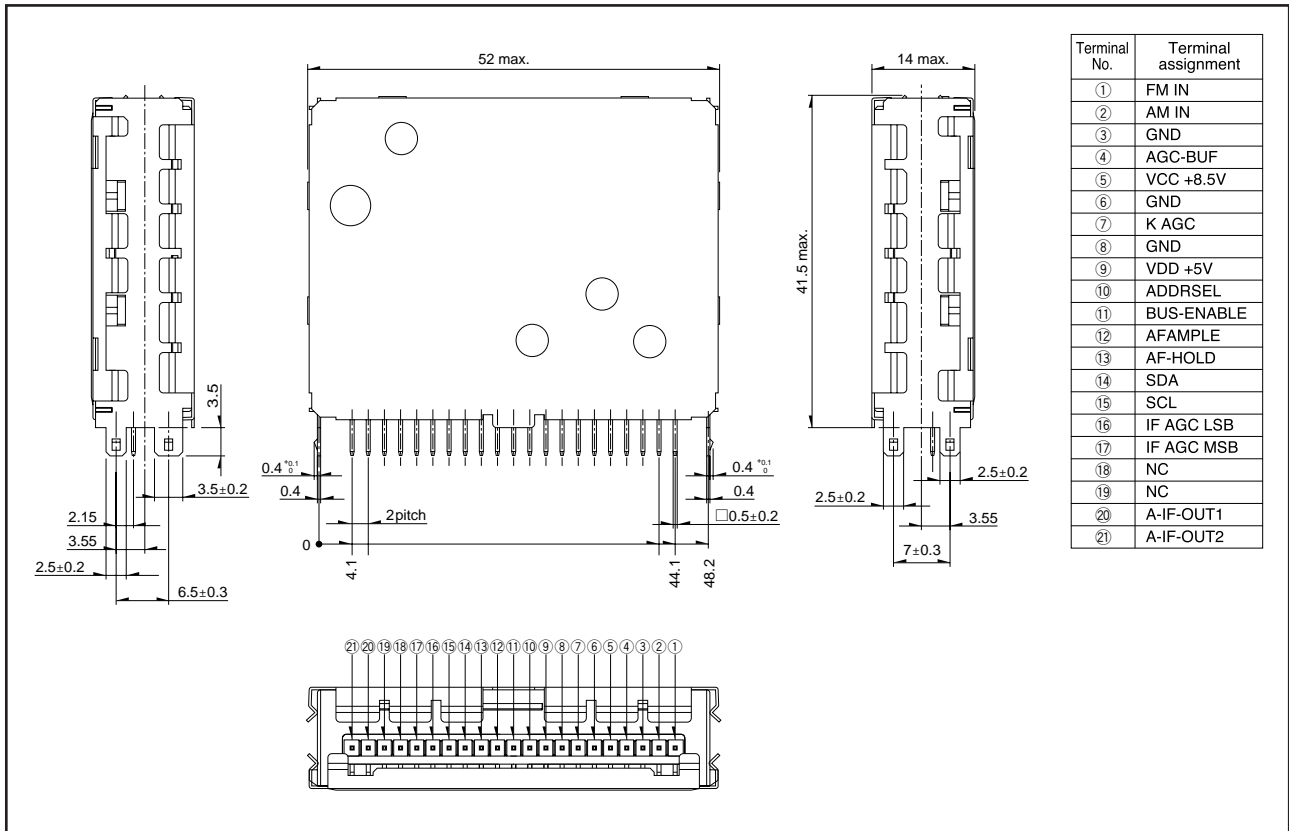

Dimensions

Unit:mm

for
Broadcasting
Use

Home Use
Digital Terrestrial
Tuners

Digital
CATV
Tuners

Digital
BS
Tuners

Automotive Use
Digital Terrestrial
Tuners

Antennas

Home Use
FM/AM
Tuners

FM/AM Tuner
for HD Radio™
Broadcasting

Automotive
Use FM/AM
Tuners

for
Communication
Use

RF Module
for Data
Communication

Transceiver Units
for Cordless
Telephones