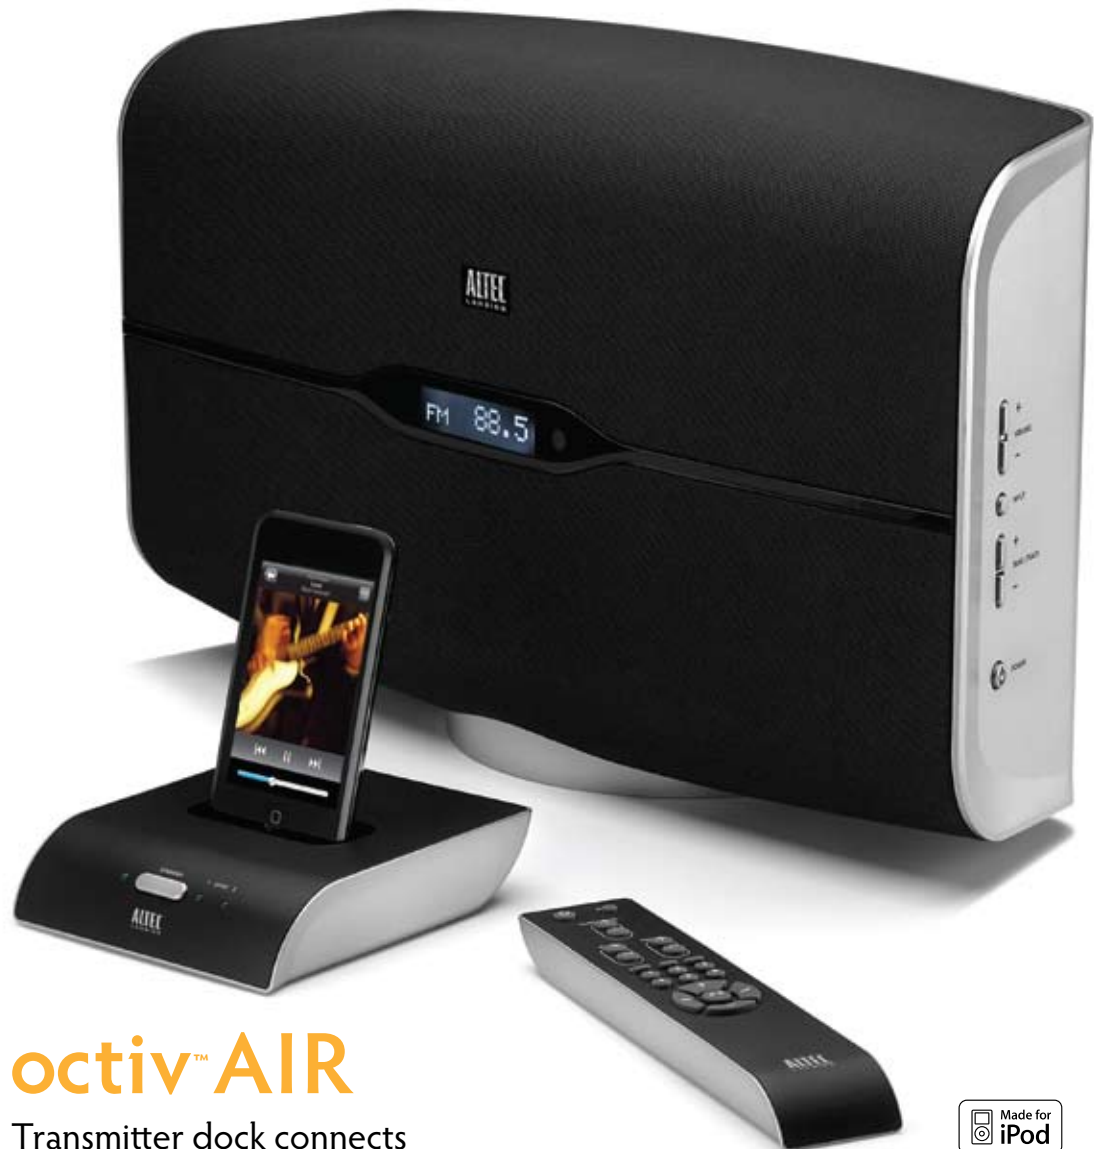

Wireless Speaker System for iPod®

Get brilliant sound for your iPod from up to 100 feet away with the Octiv Air wireless home system. Put your music where you want it, on a wall, a table, anywhere at all, and control it using the Octiv Air remote. This advanced remote can even learn to control your CD player or other sound source. Two responsive, 4-inch woofers and 1-inch silk dome tweeters, along with a room-filling 80 watts of digital power, drive the Octiv Air's clear, powerful sound. Add another speaker to double the power and separate the left and right channels. Or you can "unwire" your music listening experience by adding up to seven optional wireless speakers throughout your home. Remote control and built-in FM tuner included.

octiv™ AIR

Transmitter dock connects
with speaker wirelessly

(iPod not included)

hear what's next™

Download from www.Somanuals.com. All Manuals Search And Download.

Awesome Sound for Your iPod, Even If It's Nowhere in Sight

Interference Free

2.4GHz digital transmission uses multiple channels to co-exist with other wireless devices.

Built-in FM Tuner

Transmitter dock streams your favorite station to the speaker.

Wireless Convenience

The transmitter dock sends your music to the speaker wirelessly, through walls, floors and ceilings up to 100 feet away.**

Universal Dock for iPod

Charges your iPod while you play.

Aux In jack

Connect MP3, Laptop, CD and DVD players or other audio devices to the handy AUX IN jack.