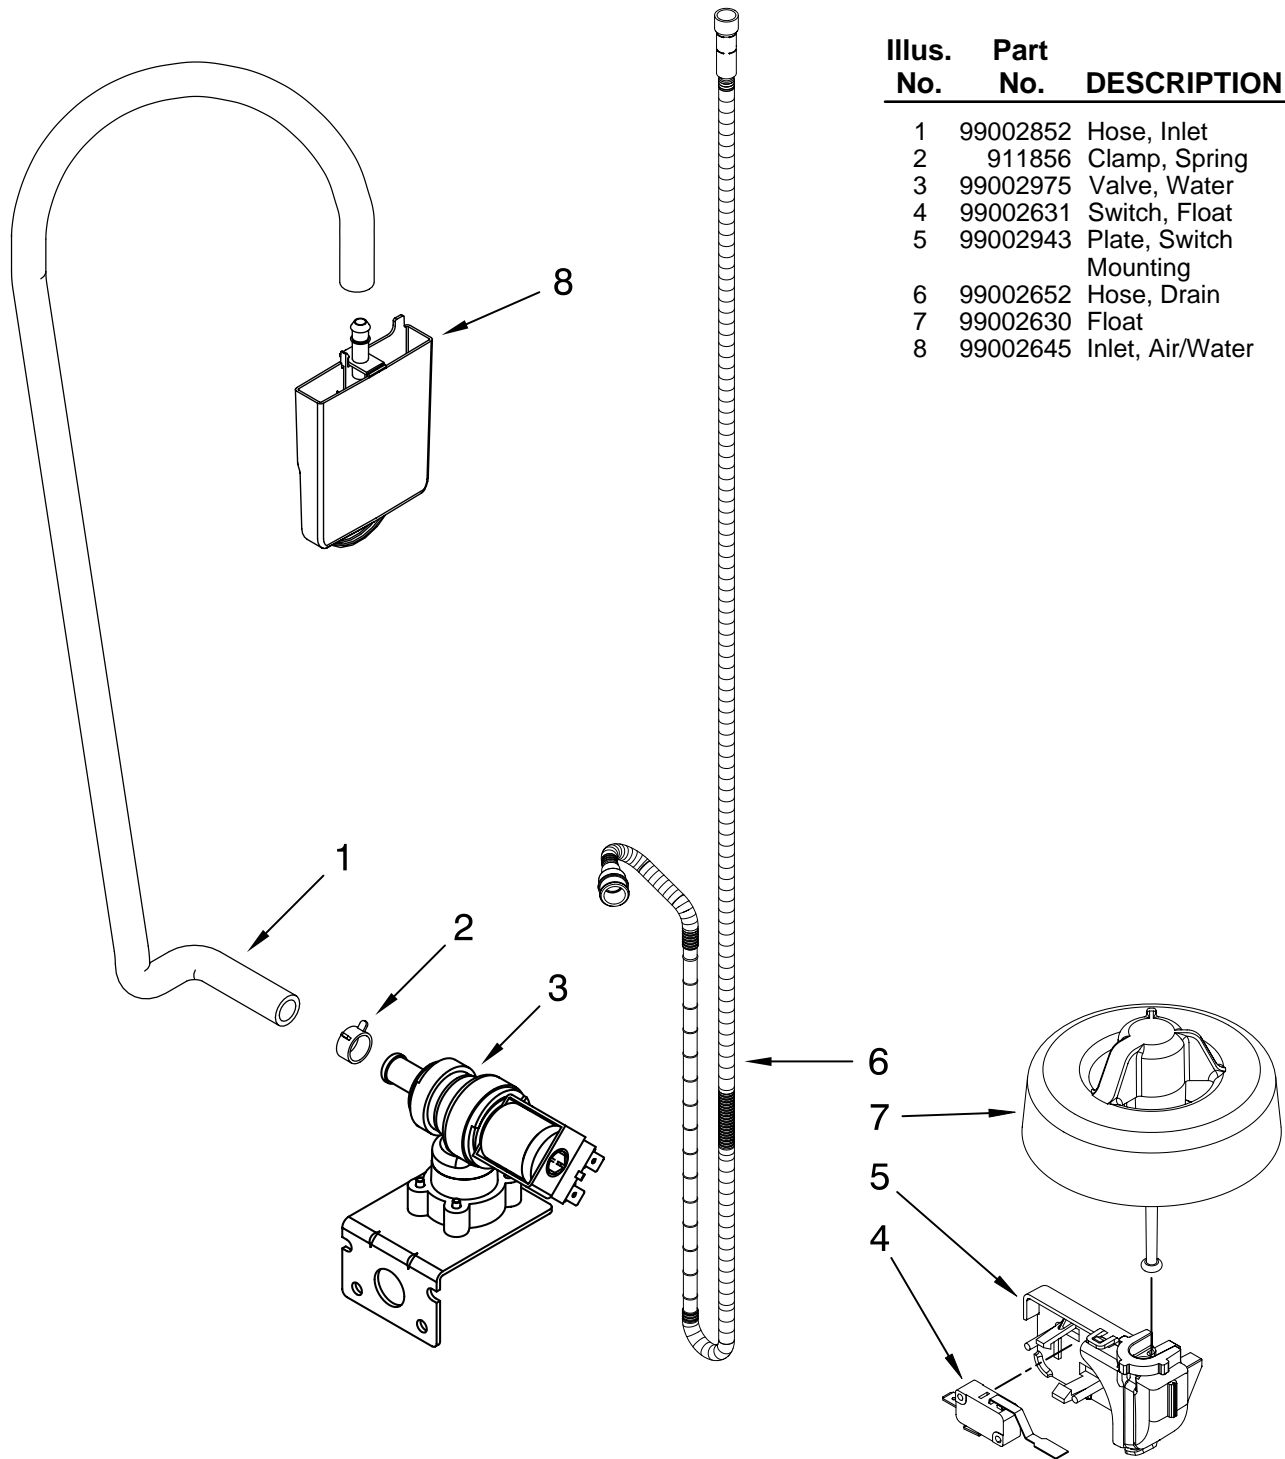

FILL AND OVERFILL PARTS

For Models: ADB1500AWB37, ADB1500AWW37, ADB1500AWQ37, ADB1500AWS37, ADB1500AWZ37
(Black) (White) (Bisque) (Stainless) (Oiled Bronze)

The model(s) number shown may be different than what is printed on the model/serial tag of your product. The number(s) shown combine the model number and the first two digits of the serial number from the product tag.

Illus. No.	Part No.	DESCRIPTION
1	99002852	Hose, Inlet
2	911856	Clamp, Spring
3	99002975	Valve, Water
4	99002631	Switch, Float
5	99002943	Plate, Switch Mounting
6	99002652	Hose, Drain
7	99002630	Float
8	99002645	Inlet, Air/Water

FOR ORDERING INFORMATION REFER TO PARTS PRICE LIST