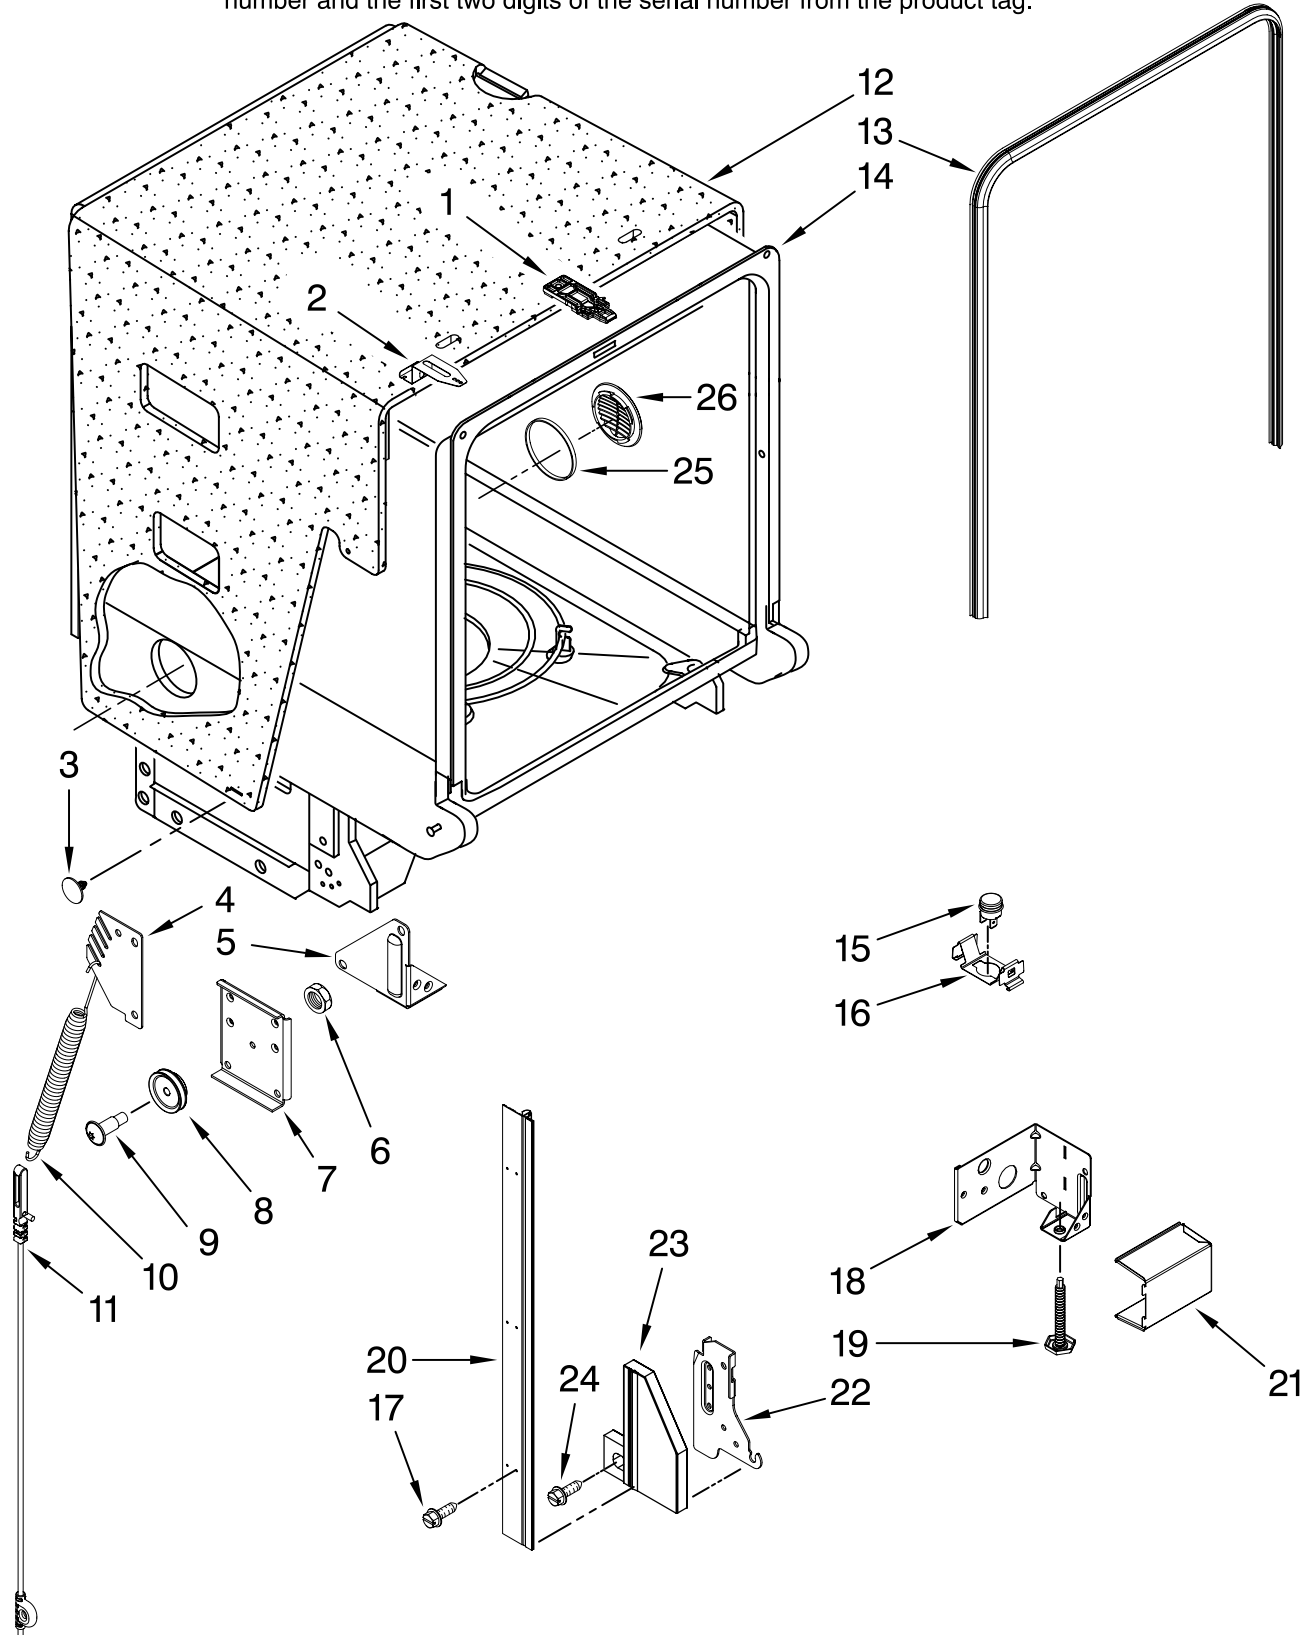

TUB AND FRAME PARTS

For Models: ADB1500AWB37, ADB1500AWW37, ADB1500AWQ37, ADB1500AWS37, ADB1500AWZ37
(Black) (White) (Bisque) (Stainless) (Oiled Bronze)

The model(s) number shown may be different than what is printed on the model/serial tag of your product. The number(s) shown combine the model number and the first two digits of the serial number from the product tag.

FOR ORDERING INFORMATION REFER TO PARTS PRICE LIST