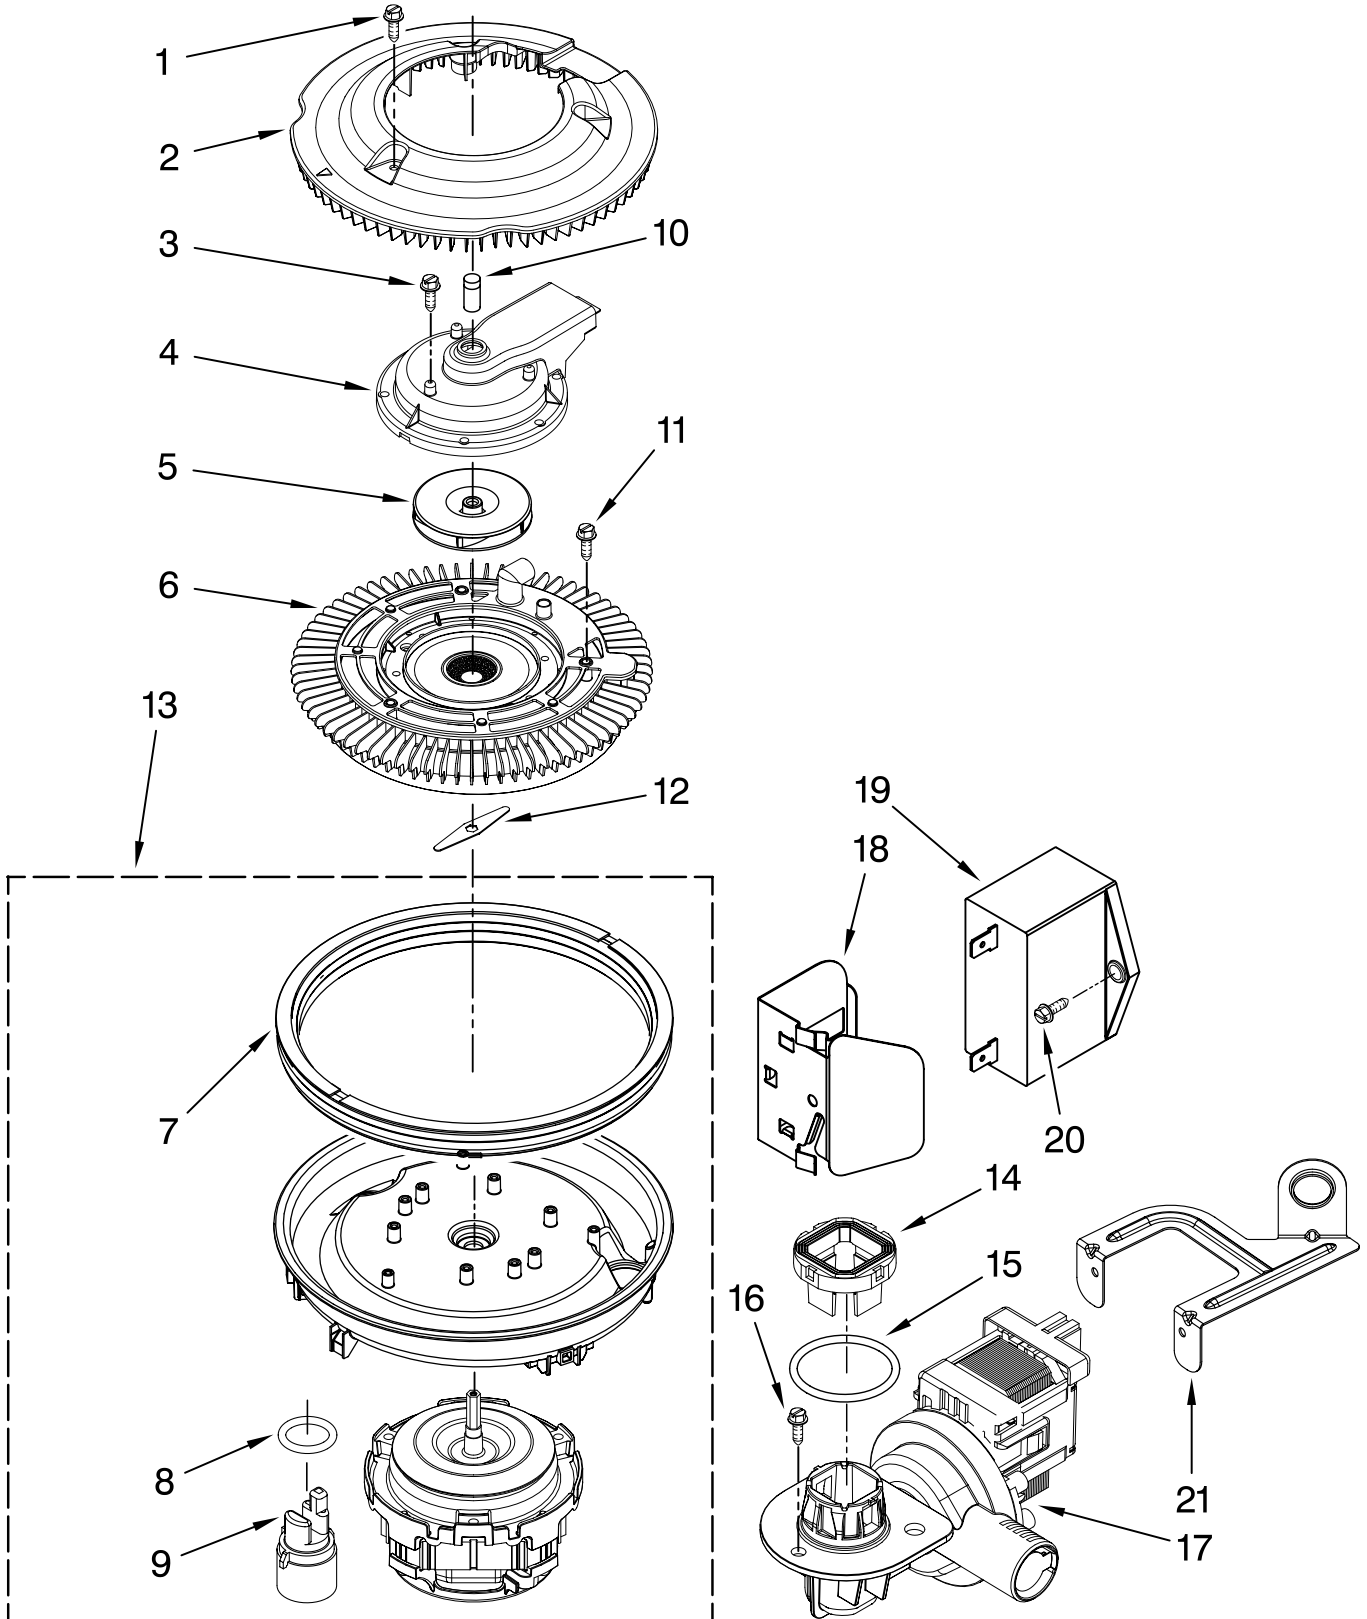

PUMP AND MOTOR PARTS

For Models: ADB1500AWB37, ADB1500AWW37, ADB1500AWQ37, ADB1500AWS37, ADB1500AWZ37
(Black) (White) (Bisque) (Stainless) (Oiled Bronze)

The model(s) number shown may be different than what is printed on the model/serial tag of your product. The number(s) shown combine the model number and the first two digits of the serial number from the product tag.

FOR ORDERING INFORMATION REFER TO PARTS PRICE LIST