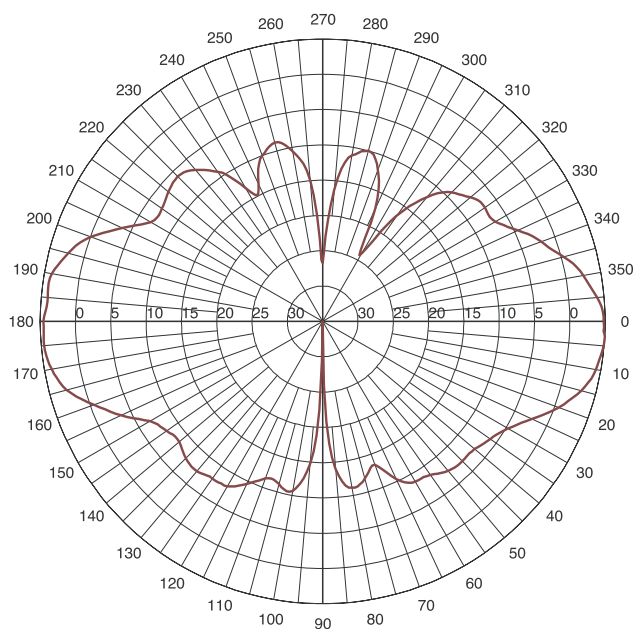

- 12" (305 mm) RG58

WEIGHT:

- 8 oz (0.23 kg)

ELECTRICAL SPECIFICATIONS:

FREQUENCY RANGE:

- 2400-2485 MHz

NORMAL GAIN:

- 5.5 dBi

HORIZONTAL BEAMWIDTH:

- 360°

VERTICAL BEAMWIDTH:

- 32°

VSWR:

- < 1.5:1

CONNECTOR:

- Various Options

- 50 Ohms

MAXIMUM POWER:

- 5 Watts

MOUNTING METHOD:

- 1/4-20 insert of clipping to a ceiling tile rail

NXA-WAP2405A Elevation Cut

NXA-WAP2405A Azimuth Cut

IT'S YOUR WORLD. TAKE CONTROL.