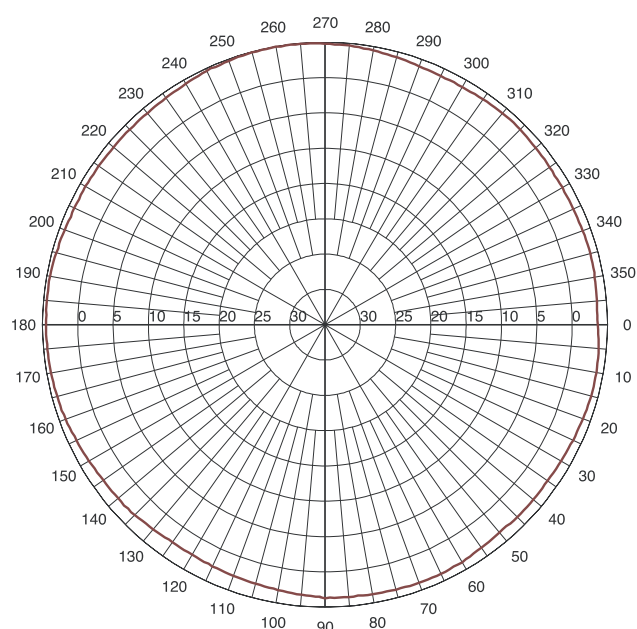

HORIZONTAL BEAMWIDTH:

- 360°

VERTICAL BEAMWIDTH:

- 32°

VSWR:

- < 1.5:1

CONNECTOR:

- Various Options

- 50 Ohms

MAXIMUM POWER:

- 5 Watts

MOUNTING METHOD:

- 1/4-20 insert of clipping to a ceiling tile rail

NXA-WAP2405A Elevation Cut

NXA-WAP2405A Azimuth Cut

IT'S YOUR WORLD. TAKE CONTROL.