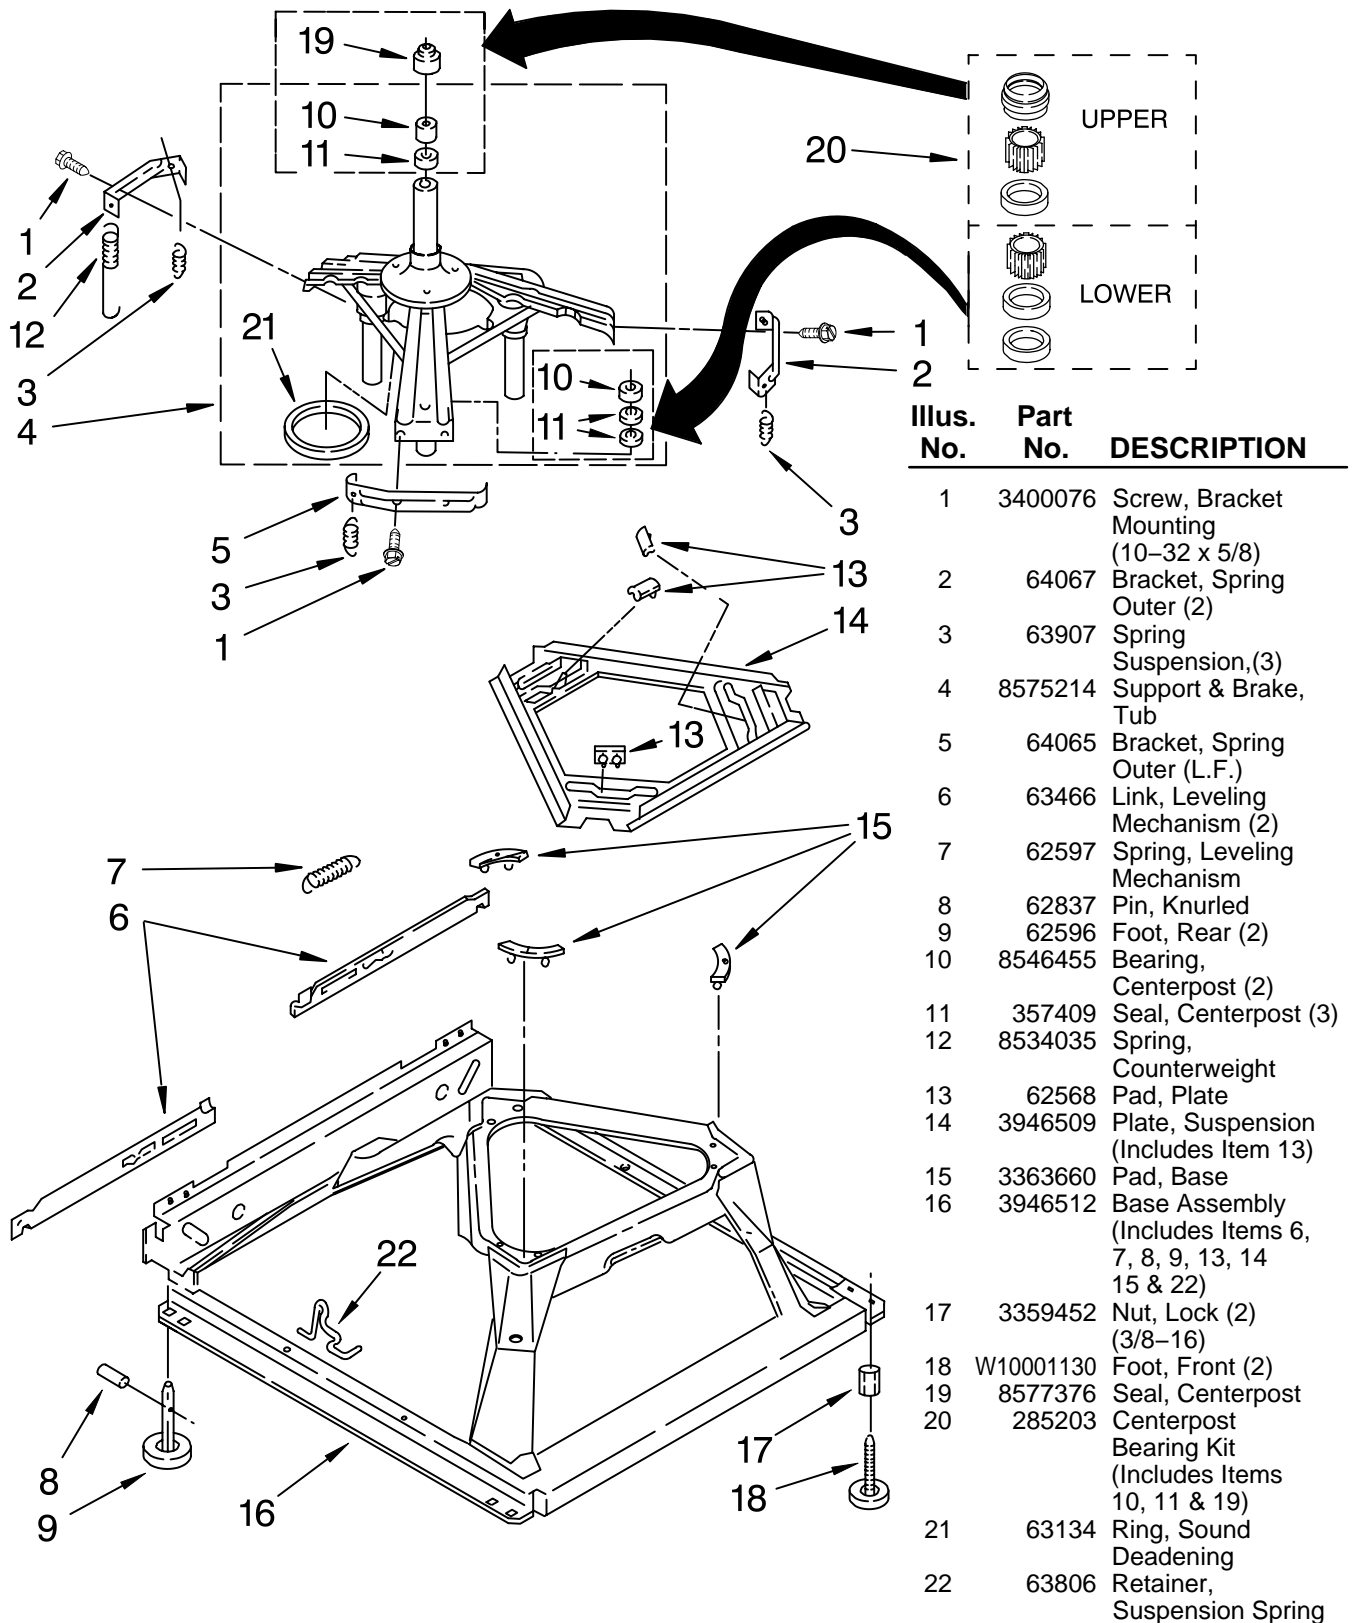

MACHINE BASE PARTS

For Model: NTW5400TQ0

(White)

IMPORTANT: All Part Numbers Listed Are Whirlpool Numbers. Source Parts Through Whirlpool.