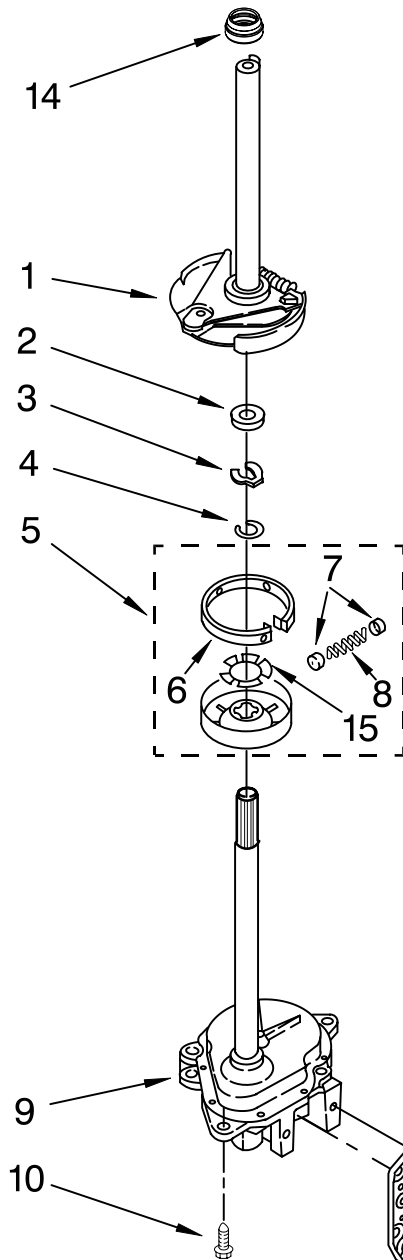

BRAKE, CLUTCH, GEARCASE, MOTOR AND PUMP PARTS

For Model: NTW5400TQ0

(White)

Illus. No.	Part No.	DESCRIPTION
1	388952	Brake & Drive Tube (Complete) (Refer to Page 11 For Further Breakdown)
2	63292	Washer, Spin Tube Thrust
3	62697	Ring, Spin Tube Support
4	63283	Ring, Retainer
5	3951311	Clutch (Complete)
6	3951308	Band & Lining, Clutch (Includes Items 7 & 8)
7	62646	Cap, Clutch Spring (2)
8	3946792	Spring & Damper Assembly
9	3360630	Gearcase (Complete) (Refer To Page 12 For Further Breakdown)

Illus. No.	Part No.	DESCRIPTION
10	3357334	Screw, Gearcase To Base (3)
11	62611	Plate, Motor Mount To Gearcase
12	62691	Grommet, Motor (4)
13	3364003	Coupling, Motor & Isolation
14	8577374	Seal
15	3355454	Clip, Anti-Rattle
16	3400516	Screw
17	3349637	Retainer, Motor (2)
18	3362089	Shield, Tub To Motor
19	8528158	Motor, Main Drive
20	3952056	Switch, Main Drive Motor
21	8546127	Retainer, Pump (2)
22	3363394	Pump (Complete)
23	3387485	Screw, 10-16 x 5/8
24	3946532	Shield, Motor