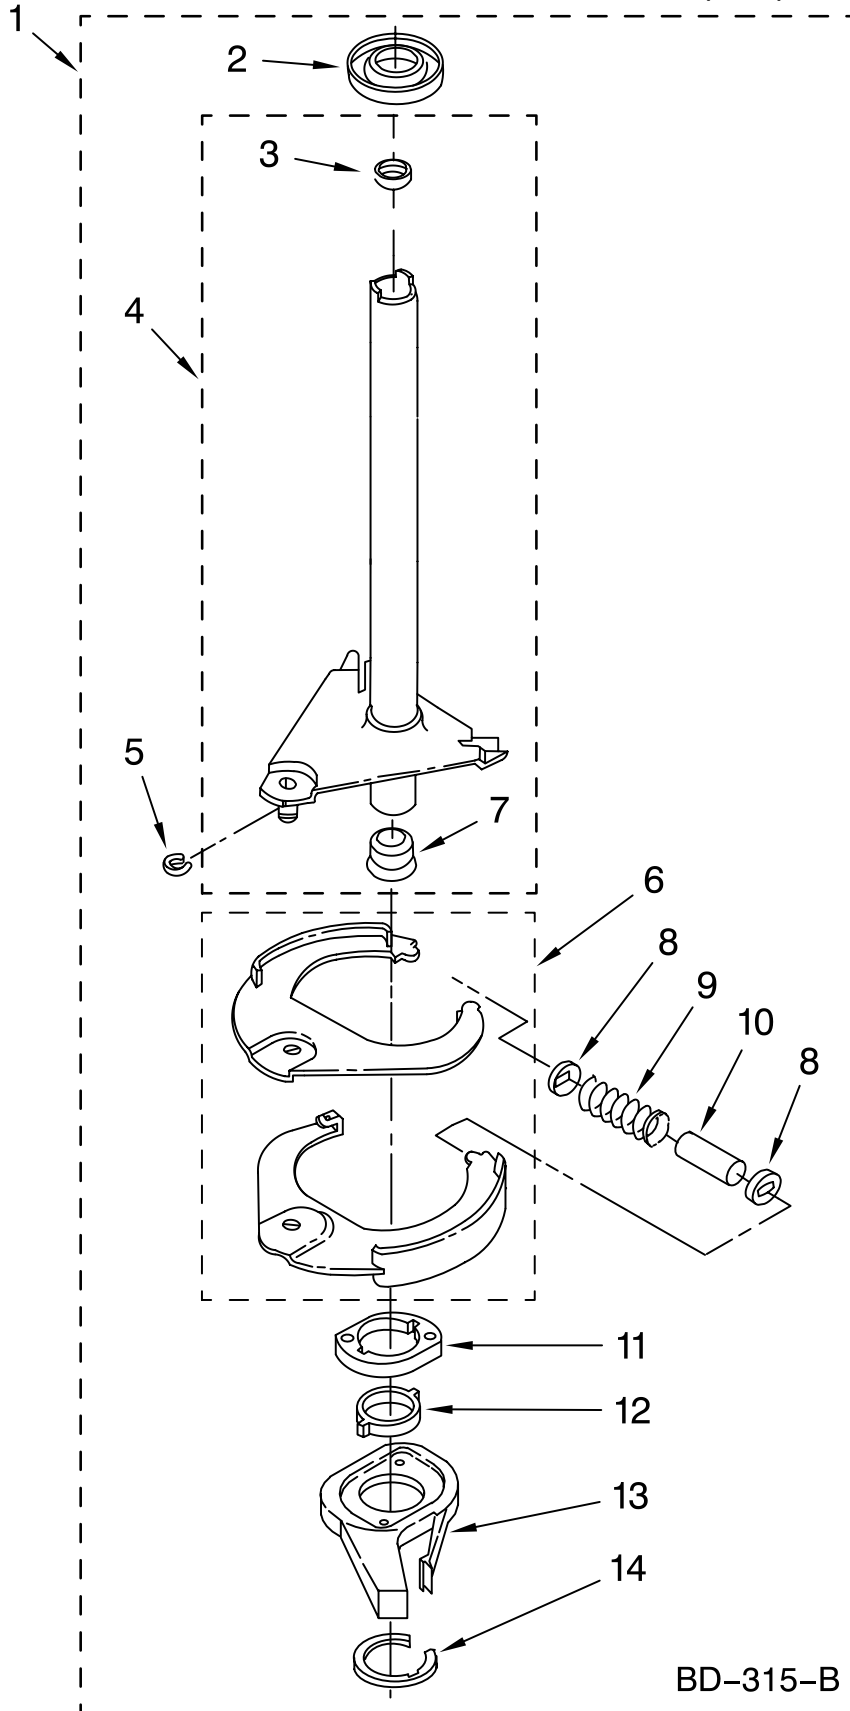

BRAKE AND DRIVE TUBE PARTS

For Model: NTW5400TQ0
(White)

Illus. No.	Part No.	DESCRIPTION

1	388952	Brake And Drive Tube (Complete)
2	62658	Ring, Thrust
3	356427	Seal, Drive Tube
4	64027	Tube, Basket Drive (Includes Illus. 3, 4, 5 & 9)
5	64035	Ring, Retaining
6	64232	Shoe, Brake (2)
7	62703	"T" Bearing, Spin Tube
8	3353956	Cap, Brake Spring (2)
9	387806	Spring, Brake
10	3355360	Sleeve, Brake Spring
11	661516	Cam, Brake Release
12	63022	Sleeve, Cam
13	64194	Driver, Brake Cam
14	90368	Ring, Retaining

FOLLOWING PARTS NOT ILLUSTRATED

285208 Lubricant (Use Only In Brake Shoe Assembly On Roller & Pin)

BD-315-B

IMPORTANT: All Part Numbers Listed Are Whirlpool Numbers. Source Parts Through Whirlpool.