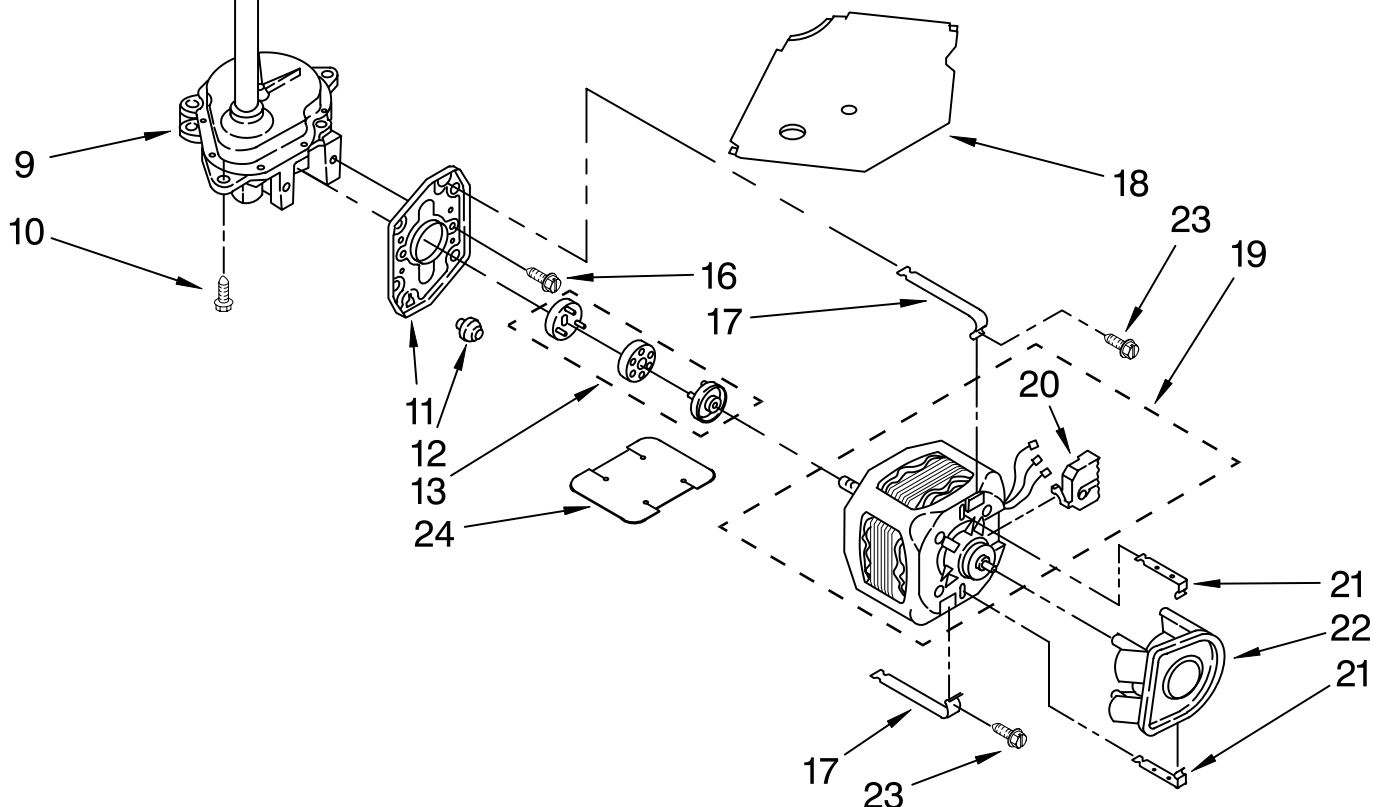

IMPORTANT: All Part Numbers Listed Are Whirlpool Numbers. Source Parts Through Whirlpool.