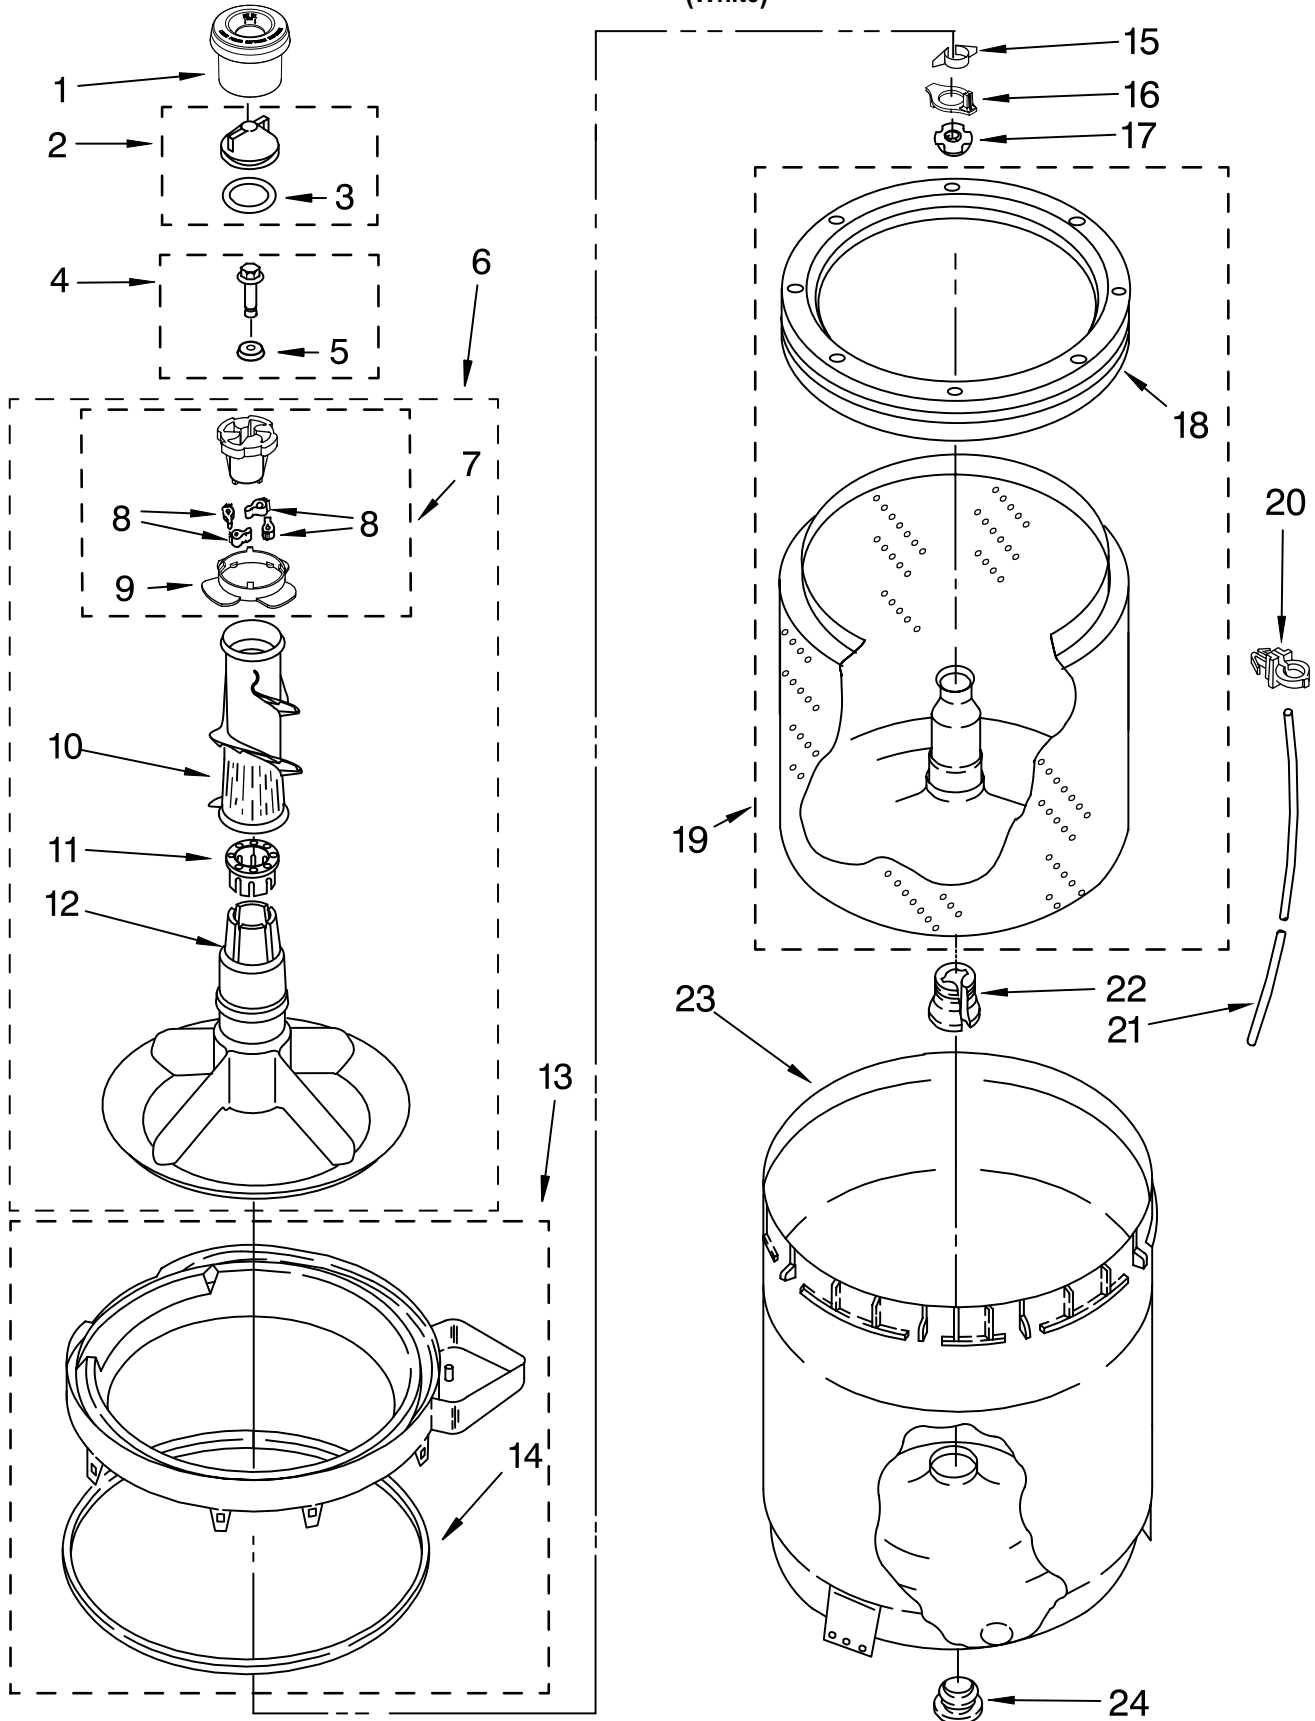

AGITATOR, BASKET AND TUB PARTS

For Model: NTW5400TQ0

(White)

IMPORTANT: All Part Numbers Listed Are Whirlpool Numbers. Source Parts Through Whirlpool.

AGITATOR, BASKET AND TUB PARTS

For Model: NTW5400TQ0

(White)

Illus. No.	Part No.	DESCRIPTION
1	8575076	Dispenser, Fabric Softener
2	3354733	Cap, Barrier
3	3348855	Seal, Inner Cap
4	358237	Screw & Washer
5	3949550	Washer
6	3348117	Agitator (Complete)
7	3363663	Cam, Driven
8	3366877	Dog, Agitator Clutch (4)
9	3363661	Bearing, Cam Driven
10	3348752	Clothes Mover
11	3350389	Spacer, Thrust
12	3347288	Agitator
13	W10093698	Ring, Tub
14	3976308	Gasket, Tub Ring
15	3354845	Clip, Agitator
16	8543666	Washer, Agitator
17	21366	Nut, Spanner
18	8519788	Balance Ring
19	W10093703	Basket
20	2219077	Clip, Pressure Switch Hose
21	3347780	Hose, Pressure Switch
22	389140	Block, Basket Drive
23	63849	Tub
24	383727	Gasket, Centerpost

IMPORTANT: All Part Numbers Listed Are Whirlpool Numbers. Source Parts Through Whirlpool.