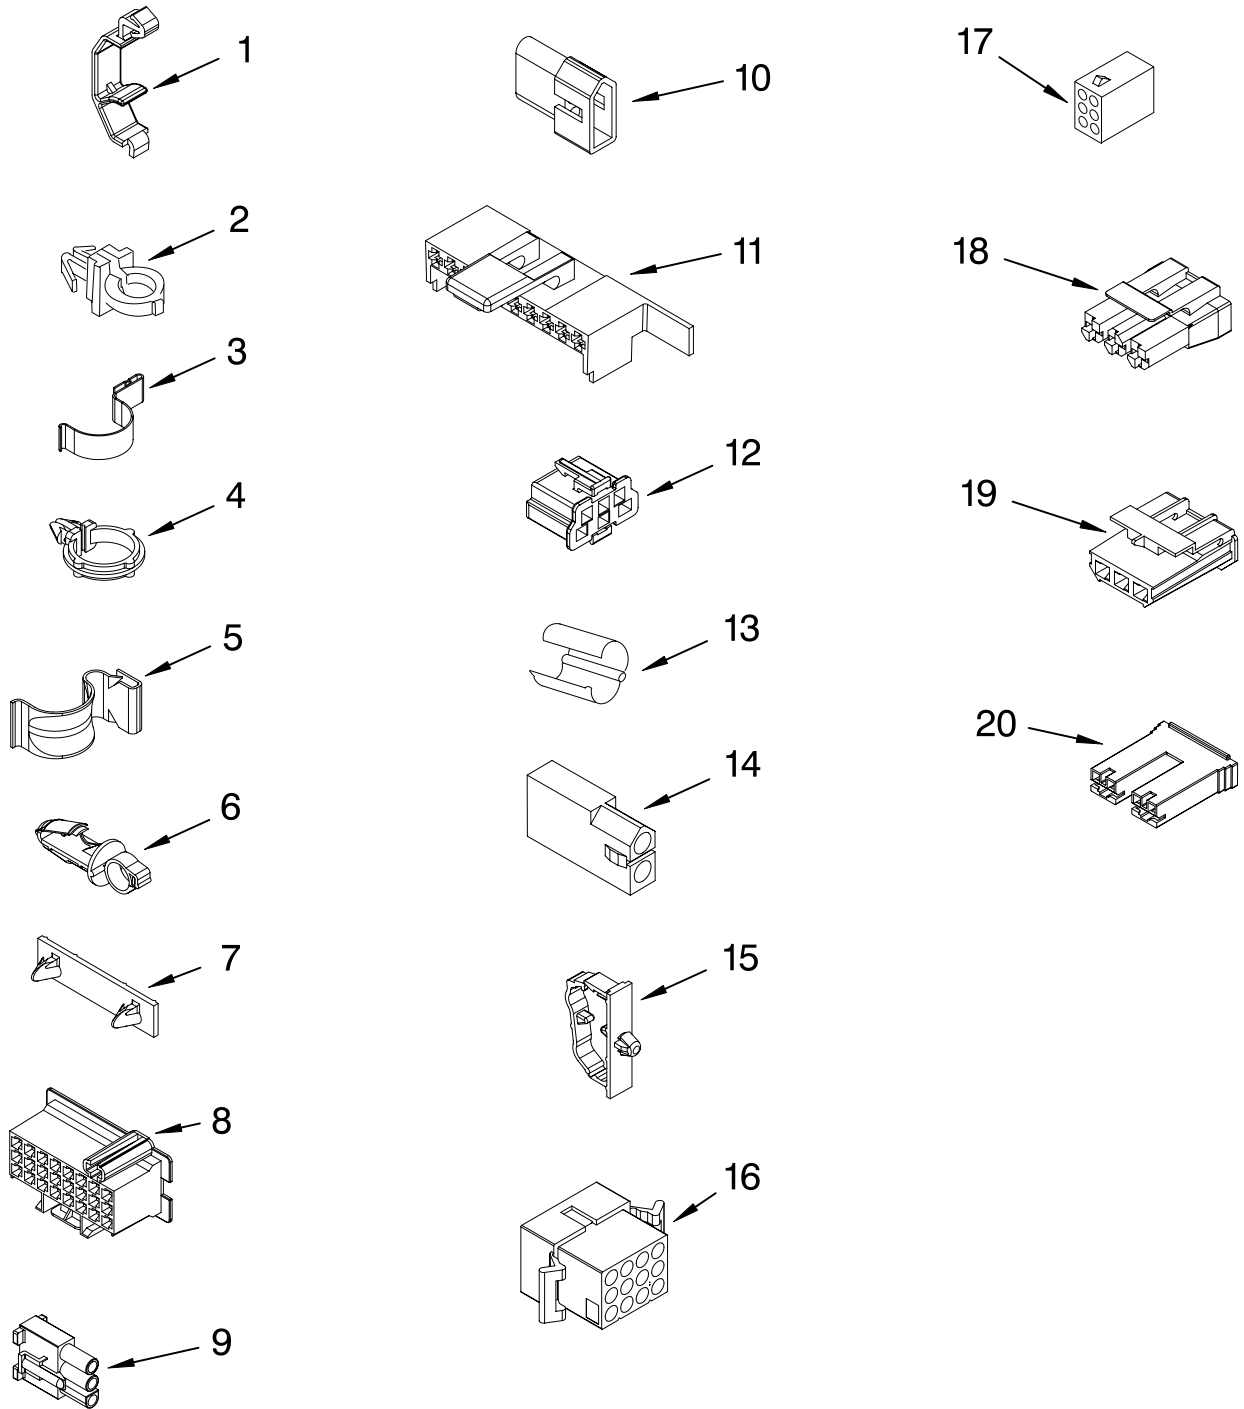

# MACHINE BASE PARTS

For Model: NTW5400TQ0

(White)

IMPORTANT: All Part Numbers Listed Are Whirlpool Numbers. Source Parts Through Whirlpool.

# WIRING HARNESS PARTS

For Model: NTW5400TQ0

(White)

WH2J

IMPORTANT: All Part Numbers Listed Are Whirlpool Numbers. Source Parts Through Whirlpool.

# WIRING HARNESS PARTS

For Model: NTW5400TQ0

(White)

Illus. No.	Part No.	DESCRIPTION	Illus. No.	Part No.	DESCRIPTION	Illus. No.	Part No.	DESCRIPTION
1	3349557	Retainer, Harness	9	62889	Receptacle, Terminal (3-Way)	16	3390423	Block, Disconnect (12-Way)
2	388498	Clip, Harness				17	3347730	Receptacle (6-Way)
3	3347812	Clip, Harness	10	353424	Plug, Terminal (3-Way)	18	3948617	Connector (T.P.A.) (3-Circuit)
4	3352501	Clip, Harness (Push-In)	11	62505	Block, Disconnect (Motor 2 Speed)	19	3360056	Plug (T.P.A.) (3-Circuit)
5	90016	Clip, Harness (Half-Harness)	12	3347243	Block, Disconnect			(Pressure Switch)
6	3390496	Clip, Harness	13	63523	Protector	20		Block, Connector
7	389379	Retainer, Harness	14	717252	Connector (2-Way)		3354925	Natural
8		Timer, Block Disconnect	15	3352944	Clip, Harness		3354926	Red
	3948614	Natural						
	352089	Black						