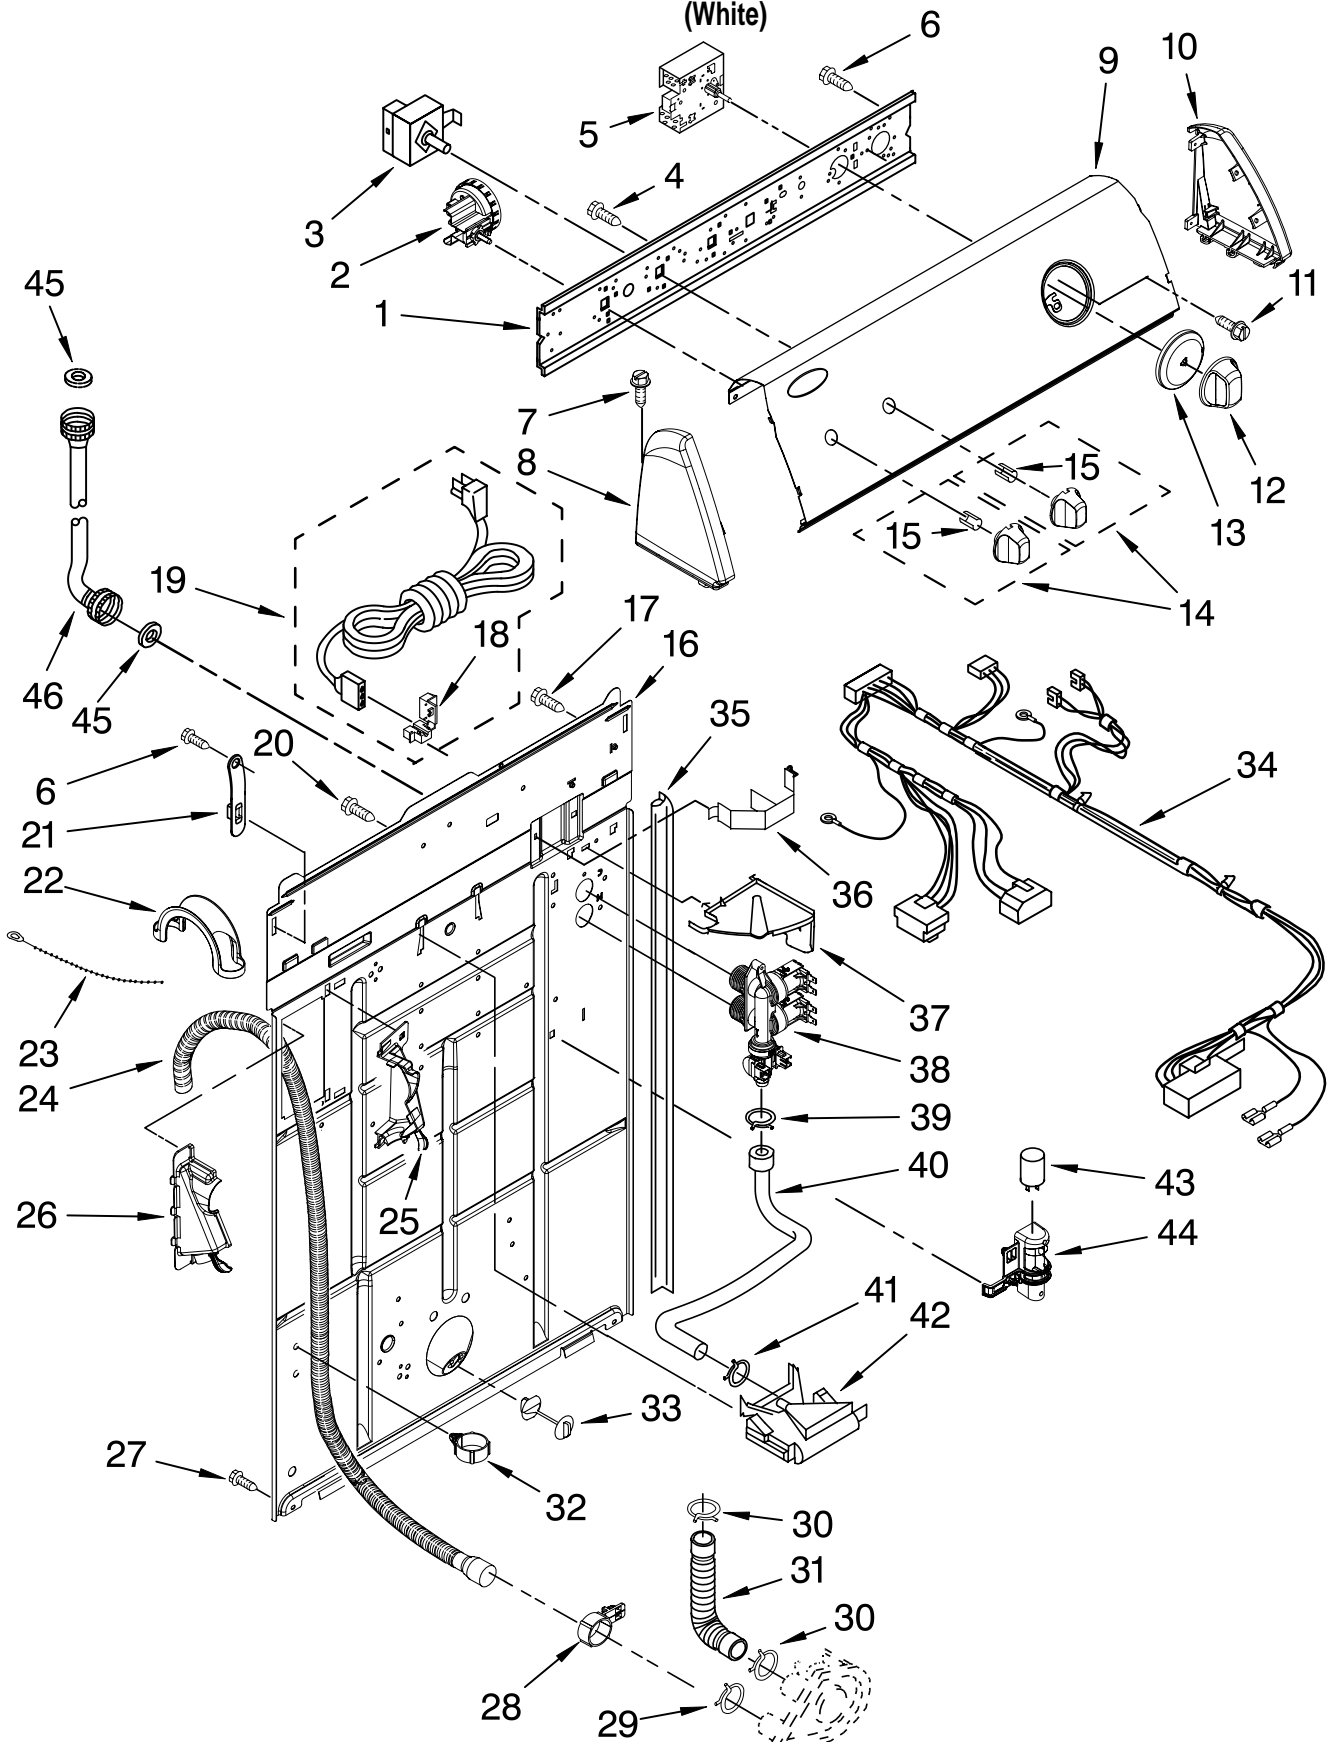

CONTROLS AND REAR PANEL PARTS

For Model: NTW5400TQ0

(White)

IMPORTANT: All Part Numbers Listed Are Whirlpool Numbers. Source Parts Through Whirlpool.

CONTROLS AND REAR PANEL PARTS

For Model: NTW5400TQ0

(White)

Illus. No.	Part No.	DESCRIPTION	Illus. No.	Part No.	DESCRIPTION	Illus. No.	Part No.	DESCRIPTION
1	3948608	Bracket, Control	19	8578842	Cord, Power	35	62747	Pad, Rear Panel
2	8577845	Switch, Water Level	20	9740848	Screw, 8-18 x 1/2	36	8055003	Clip, Harness & Pressure Switch
3	8578337	Switch, Water Temperature	21	8568314	Strap, Console (2)	37	8539874	Shield, Suds
4	3400073	Screw, Ground	22	8577378	U-Bend, Drain Hose	38	8578340	Valve, Water Inlet W/Bi-Metal
5	8572976	Timer (Motor Not A Service Part)	23	3347868	Cable Tie	39	301958	Clamp, Hose
6	90767	Screw, 8/18 x 3/8	24	8559373	Drain Hose Assembly (Includes Items 28 & 32)	40	8317974	Hose, Vacuum Break
7	388326	Screw, 8-18 x 1.25 (Panel To Top)	25	8541669	Bucket, Drain Hose (Left Half)	41	370450	Clamp, Hose
8	8271365	Cap, End (L.H.)	26	8541658	Bucket, Drain Hose (Right Half)	42	387606	Break, Vacuum
9	W10089719	Panel, Console	27	62863	Srew, 10-16 x 3/8	43	8572717	Capacitor, Motor Start
10	8271359	Cap, End (R.H.)	28	8541668	Clamp, Hose	44	8318046	Clip, Capacitor
11	3400818	Screw, Timer Mounting	29	8317496	Clamp, Hose	45	3976300	Washer, Water Inlet Hose (4) (1-1/16 x 5/8)
12	W10110045	Knob, Timer	30	3363366	Clamp, Hose	46		Hose, Water Inlet (2)
13	W10110046	Dial, Timer	31	3951449	Hose, Pump To Tub (Includes Item 30)		8571377	Blue Coupler
14	W10110047	Knob, Control	32	8541667	Clamp, Hose		8571378	Red Coupler
15	8536939	Clip, Knob	33	8519200	Support, Rear Panel			
16	8318015	Panel, Rear	34	3958082	Harness, Wiring (For Detail See Pages 9 & 10)			
17	3351614	Screw, Ground						
18	3952821	Strain Relief, Power Cord						

IMPORTANT: All Part Numbers Listed Are Whirlpool Numbers. Source Parts Through Whirlpool.