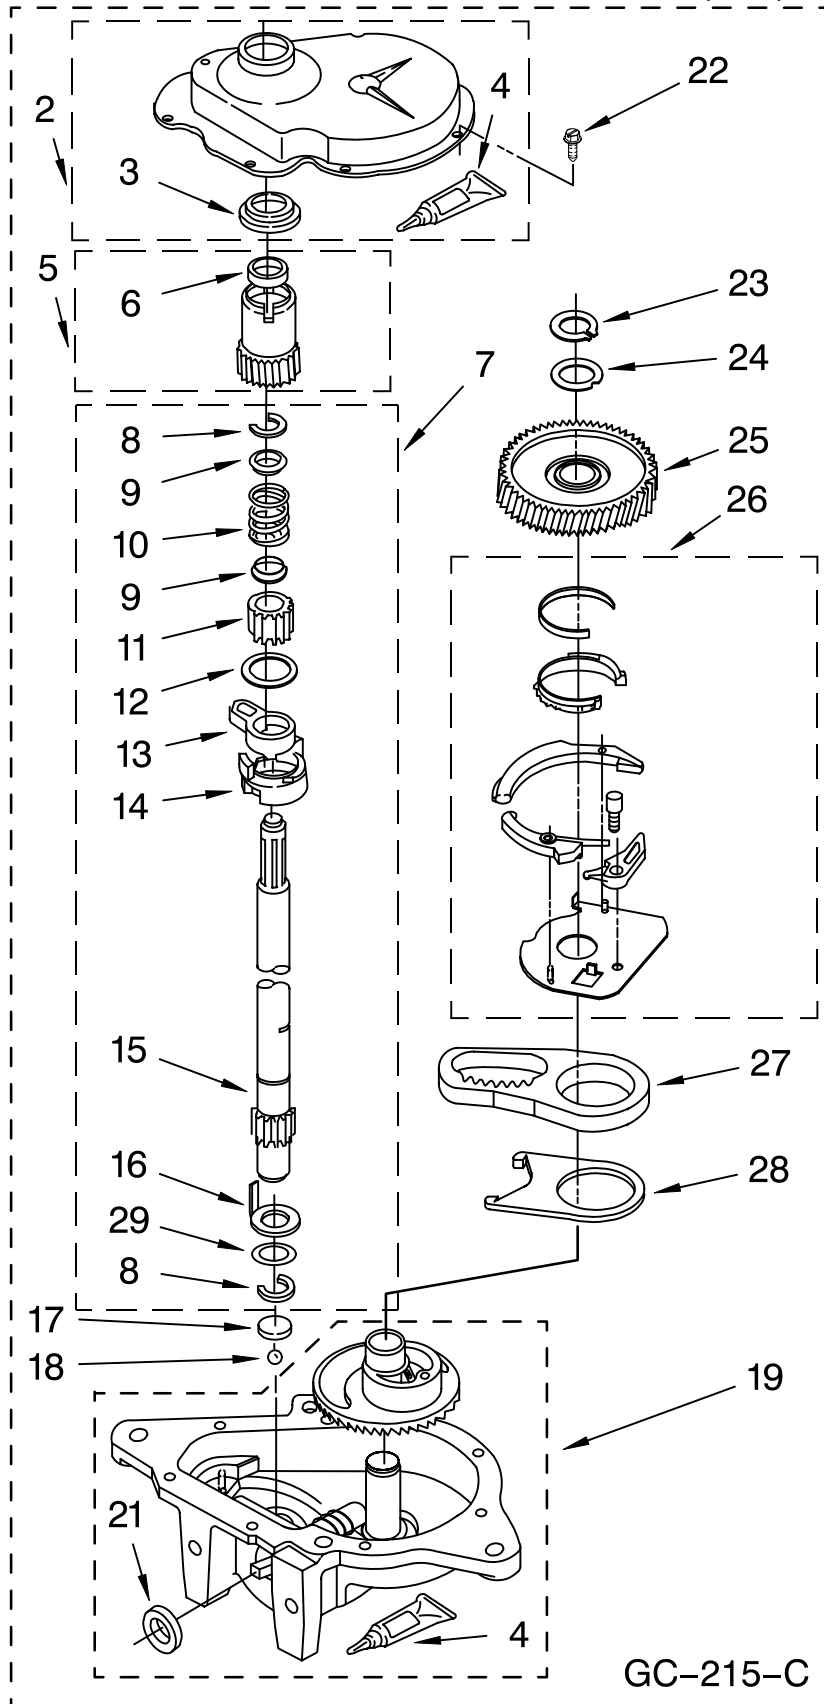

# WIRING HARNESS PARTS

For Model: NTW5400TQ0

(White)

Illus. No.	Part No.	DESCRIPTION	Illus. No.	Part No.	DESCRIPTION	Illus. No.	Part No.	DESCRIPTION
1	3349557	Retainer, Harness	9	62889	Receptacle, Terminal (3-Way)	16	3390423	Block, Disconnect (12-Way)
2	388498	Clip, Harness				17	3347730	Receptacle (6-Way)
3	3347812	Clip, Harness	10	353424	Plug, Terminal (3-Way)	18	3948617	Connector (T.P.A.) (3-Circuit)
4	3352501	Clip, Harness (Push-In)	11	62505	Block, Disconnect (Motor 2 Speed)	19	3360056	Plug (T.P.A.) (3-Circuit)
5	90016	Clip, Harness (Half-Harness)	12	3347243	Block, Disconnect			(Pressure Switch)
6	3390496	Clip, Harness	13	63523	Protector	20		Block, Connector
7	389379	Retainer, Harness	14	717252	Connector (2-Way)		3354925	Natural
8		Timer, Block Disconnect	15	3352944	Clip, Harness		3354926	Red
	3948614	Natural						
	352089	Black						

# GEARCASE PARTS

For Model: NTW5400TQ0

(White)

Illus. No.	Part No.	DESCRIPTION
1	3360630	Gearcase (Complete)
2	285202	Cover, Gearcase
3	3349985	Seal, Gearcase Cover
4	285195	Sealer, Gasket (.20 Fl. Oz.) (6 ml)
5	63320	Pinion, Spin (Includes Illus. 25)
6	356427	Seal, Spin Pinion
7	389387	Shaft, Agitator (Complete)
8	90369	Ring, Retaining (2)
9	62677	Retainer, Spring
10	62676	Spring, Agitate
11	63273	Gear, Agitate (Includes 15 and 29)
12	62619	Washer, Agitate Gear
13	62580	Cam Follower (Includes 14)
14	62581	Cam, Agitate (Includes 13)
15	285509	Shaft, Agitator (Includes 11 and 29)
16	62618	Washer, Cam Thrust
17	16018	Bearing, Thrust
18	85529	Ball, Bearing
19	389230	Bottom and Pinion, Gearcase
21	285352	Seal, Thrust Plug
22	3351614	Screw, Gearcase Cover, Mounting (8) (10-24 x 3/8)
23	3362552	Ring, Retaining
24	285735	Washer Kit, Thrust
25	62570	Gear, Spin
26	388253	Neutral Assembly
27	3349296	Rack, Connecting
28	62621	Actuator, Shift
29	388815	Washer, Intermediate