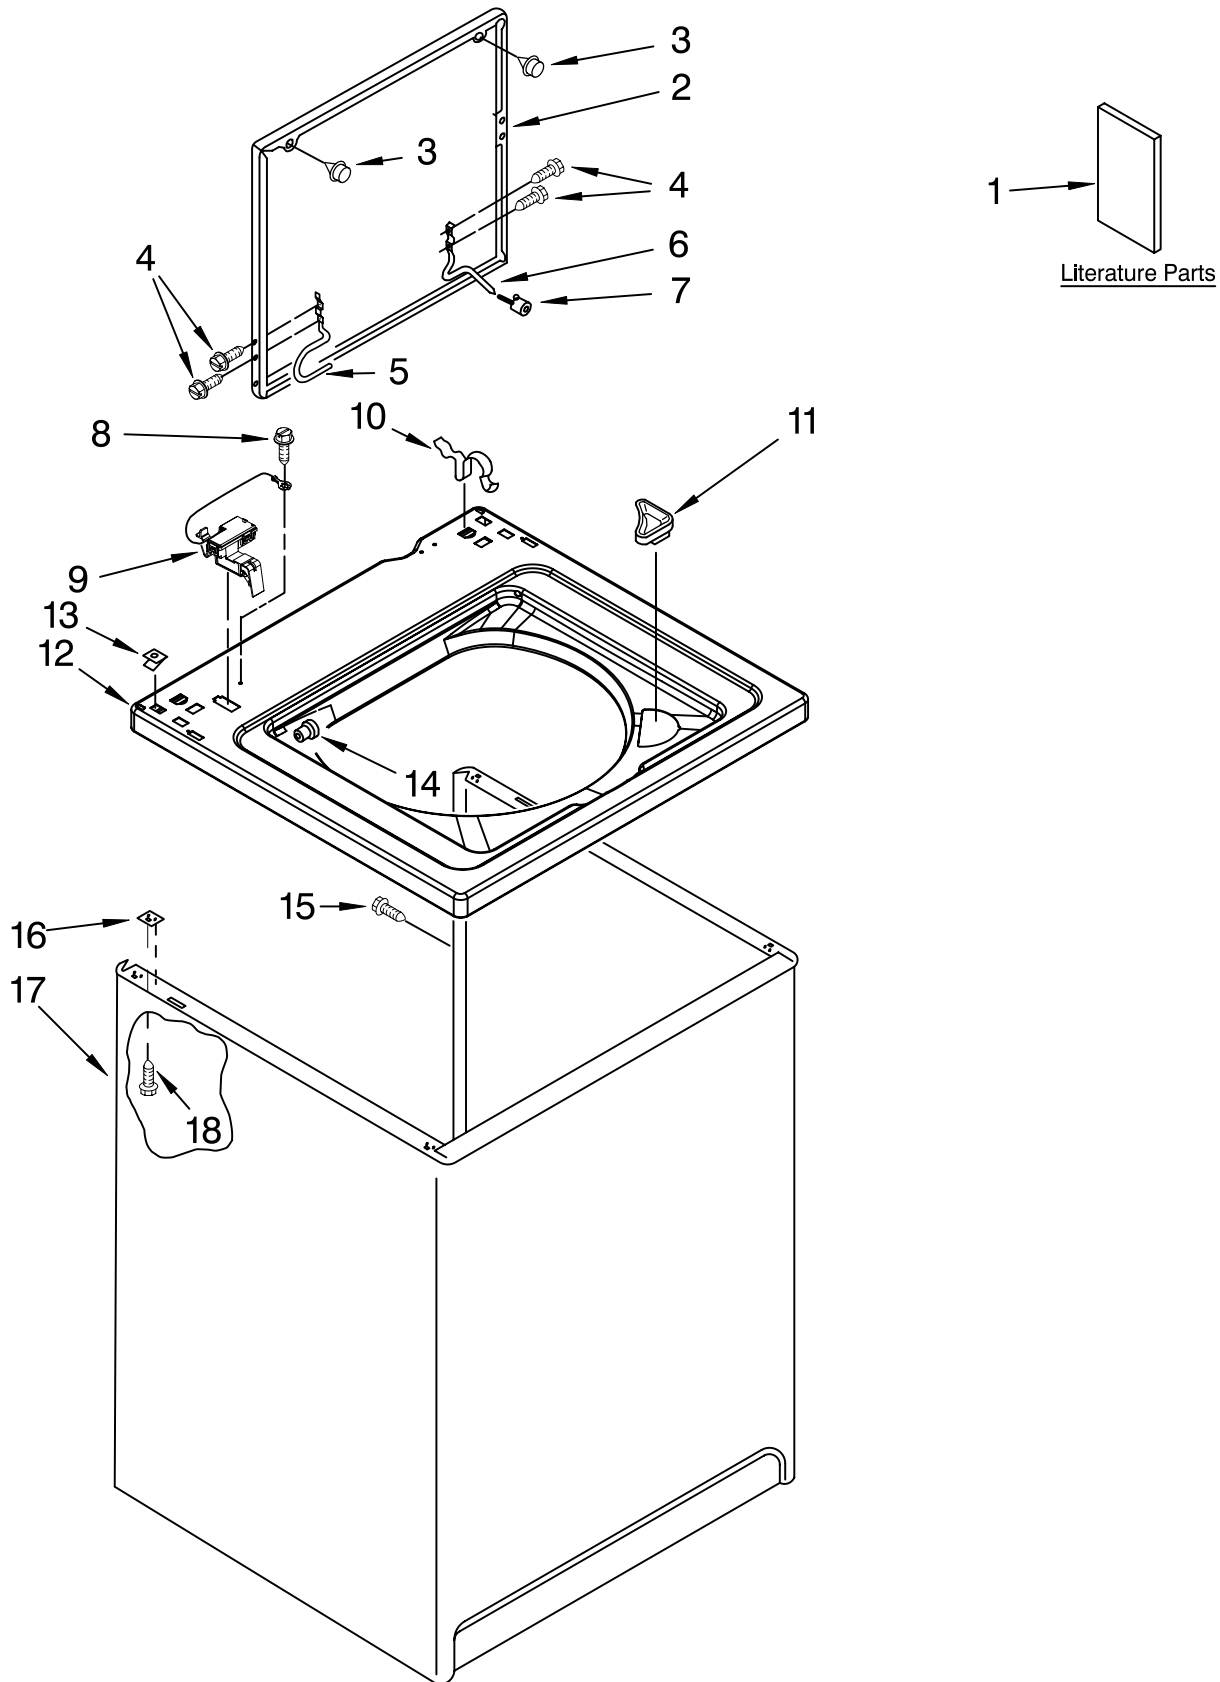

TOP AND CABINET PARTS

For Model: NTW5400TQ0

(White)

AUTOMATIC
WASHER

IMPORTANT: All Part Numbers Listed Are Whirlpool Numbers. Source Parts Through Whirlpool.

TOP AND CABINET PARTS

For Model: NTW5400TQ0

(White)

Illus. No.	Part No.	DESCRIPTION
1		Literature Parts
	W10044800	Installation Instructions
	W10092679	Use & Care Guide
	W10092677	Feature Sheet
	W10092749	Energy Guide
	8578912	Wiring Diagram
2	W10093700	Lid
3	9724509	Bumper, Lid (2)
4	W10119872	Screw, Lid Hinge Mounting (4)
5	8318088	Hinge, Lid (L.H.)
6	54583	Hinge, Lid (R.H.)
7	19119	Bumper, Lid Hinge
8	3351614	Screw, Ground
9	8318084	Switch, Lid
10	62780	Clip, Top & Cabinet & Rear Panel (2)
11	3362952	Dispenser, Bleach
12	8318064	Top
13	357213	Nut, Push-In (2)
14	21258	Bearing, Lid Hinge (2)
15	3357011	Screw, 10-16 x 1/2
16	62750	Spacer, Cabinet To Top (4)
17	63424	Cabinet
18	3390631	Screw, 10-16 x 3/8 (4)

IMPORTANT: All Part Numbers Listed Are Whirlpool Numbers. Source Parts Through Whirlpool.