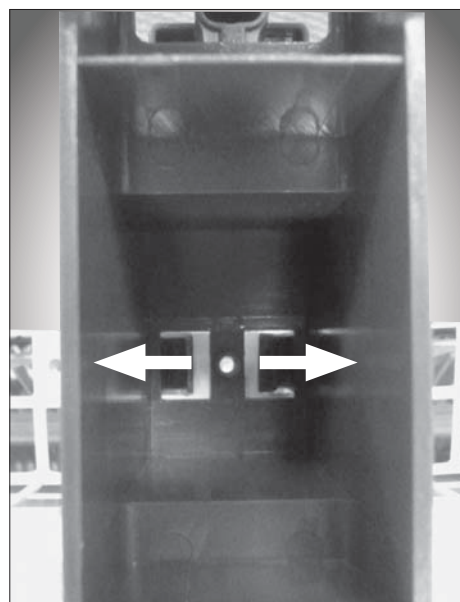

Removing Wheels

Make sure the unit is unplugged and cooled before taking the following steps.

Turn the unit over.

With a Phillips head screwdriver, please remove the screw.

Please do not attempt removing the wheel sets out immediately; they are locked into place by the looped inserts.

As shown in Figure G, push the loops outward to remove them off the locked position. This will then free the wheels so that you may remove them from the unit easily.

Make sure you place the wheel sets and screws in a safe place for future use.

Fig. G