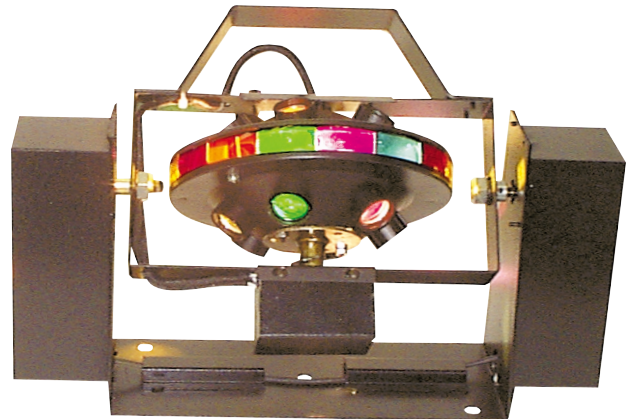


mini-saucer™

HALOGEN LAMP WARNING!

This fixture is fitted with halogen lamps which are highly susceptible to damage if improperly handled. Never touch lamp with bare fingers as the oil from your hands will shorten lamp life. Also, never move fixture until lamp has had ample time to cool. Remember, lamps are not covered under warranty conditions.

Caution! Always disconnect from main power before replacing lamps or servicing unit. Remember to always replace with same lamps and fuses.

Model: mini-saucer

SPECIFICATIONS:

Lamp: 1 x ZB-64514 120V 300W,
Dimensions: 25"x 15.5" x 12"
Weight: 12 lbs.
Supply Voltage: 120V
Fuse: 5A
Working Position: Any Safe position
Duty Cycle: 10 min., on, 10 min. off
Colors: Multiple Colored Lens.

Thank you for purchasing this American DJ® product. For your convenience this lighting effect has been lamped and is ready to be used, there is no assembly required. Please read the following instructions before installing or using your new unit.

Product Description:

Dual action Rotating head and tumbling effect.

Operating Instructions:

Unit is ready to be hung or set on flat surface. Be sure not to obstruct cooling vent. Place in a well ventilated area. Fog best results, fog or special effects smoke must be used in order to see the beams of light.