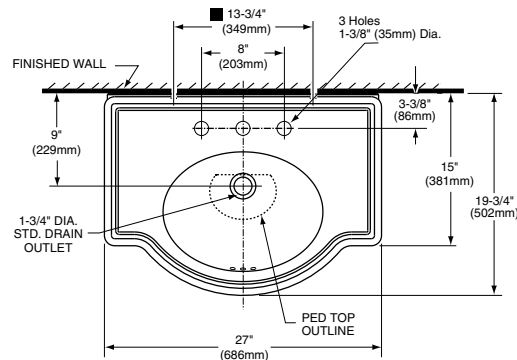

0282.800 Faucet holes on 8" (203mm) centers

Nominal Dimensions:

27" x 19-3/4" x 36"
(686 x 502 x 914mm)

Separate Components:

- 0282.008** Pedestal top 8" (203mm) centers
 0066.000 Pedestal only

Bowl sizes:

15-1/2" (394mm) wide
12" (305mm) front to back
6-1/8" (156mm) deep

Compliance Certifications -

Meets or Exceeds the Following Specifications:

- ASME A112.19.9M for Non-Vitreous Ceramic Fixtures
- CAN/CSA B45 Series

To Be Specified:

- Color: White
 Recommended Faucet: 2373.701
 Faucet Finish:
 Supplies:
 1-1/4" Trap:

NOTES:

* DIMENSIONS SHOWN FOR LOCATION OF SUPPLIES AND "P" TRAP ARE SUGGESTED.

▼ PEDESTAL ANCHORING SCREWS NOT INCLUDED.

IMPORTANT: Dimensions of fixtures are nominal and may vary within the range of tolerances established by ANSI Standard A112.19.9. These measurements are subject to change or cancellation. No responsibility is assumed for use of superseded or voided pages.