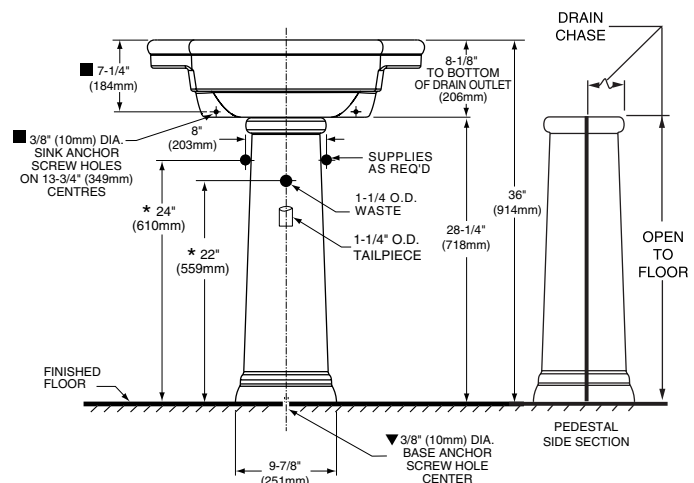

0282.800 Faucet holes on 8" (203mm) centers

Nominal Dimensions:

27" x 19-3/4" x 36"
(686 x 502 x 914mm)

Separate Components:

- 0282.008** Pedestal top 8" (203mm) centers
 0066.000 Pedestal only

Bowl sizes:

15-1/2" (394mm) wide
12" (305mm) front to back
6-1/8" (156mm) deep

Compliance Certifications -

Meets or Exceeds the Following Specifications:

- ASME A112.19.9M for Non-Vitreous Ceramic Fixtures
- CAN/CSA B45 Series

To Be Specified:

- Color: White
 Recommended Faucet: 2373.701
 Faucet Finish:
 Supplies:
 1-1/4" Trap:

NOTES:

* DIMENSIONS SHOWN FOR LOCATION OF SUPPLIES AND "P" TRAP ARE SUGGESTED.

▼ PEDESTAL ANCHORING SCREWS NOT INCLUDED.

IMPORTANT: Dimensions of fixtures are nominal and may vary within the range of tolerances established by ANSI Standard A112.19.9. These measurements are subject to change or cancellation. No responsibility is assumed for use of superseded or voided pages.