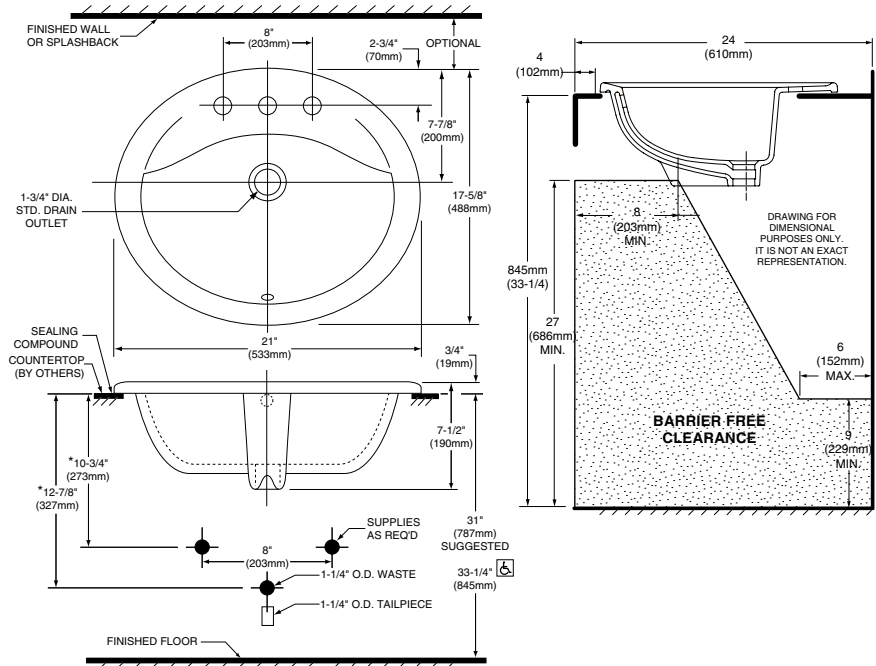

#### Nominal Dimensions:

21" x 17-5/8"  
(533 x 448mm)

#### Bowl sizes:

16-1/2" (419mm) wide  
11" (279mm) front to back  
5-5/8" (143mm) deep

Install lavatory 864mm (34") from finished floor.  
Lavatory installed 51mm (2") minimum from front edge of countertop provides 686mm (27") knee clearance area.

#### NOTES:

\* DIMENSIONS SHOWN FOR LOCATION OF SUPPLIES AND "P" TRAP ARE SUGGESTED. FOR COUNTERTOP CUTOUT AND INSTALLATION INSTRUCTIONS USE TEMPLATE SUPPLIED WITH SINK. FITTINGS NOT INCLUDED WITH FIXTURE AND MUST BE ORDERED SEPARATELY. SEALING COMPOUND SUPPLIED BY OTHERS.