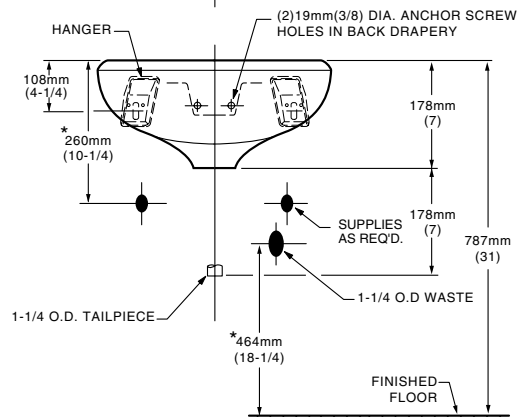

0451.001 Single center faucet hole

Nominal Dimensions:

279 x 425mm
(11" x 16-3/4")

Bowl sizes:

311mm (12-1/4") wide,
219mm (8-5/8") front to back,
133mm (5-1/4") deep

Compliance Certifications -

Meets or Exceeds the Following Specifications:

- ASME A112.19.2 for Vitreous China Fixture

SEE REVERSE FOR ROUGHING-IN DIMENSIONS

To Be Specified:

- Color: White Bone Silver Linen
 Black
- Faucet*:
- Faucet Finish:
- Supplies with Stop:
- 1-1/4" Trap:
- Nipple:

* See faucet section for additional models available

0451.021 4" CENTER FAUCET HOLES

0451.001 CENTER HOLE FAUCET

NOTES:

* DIMENSIONS SHOWN FOR LOCATION OF SUPPLIES AND "P" TRAP ARE SUGGESTED. PROVIDE SUITABLE REINFORCEMENT FOR ALL WALL SUPPORTS. FITTINGS NOT INCLUDED AND MUST BE ORDERED SEPARATELY.

IMPORTANT: Dimensions of fixtures are nominal and may vary within the range of tolerances established by ANSI Standard A112.19.2. These measurements are subject to change or cancellation. No responsibility is assumed for use of superseded or voided pages.