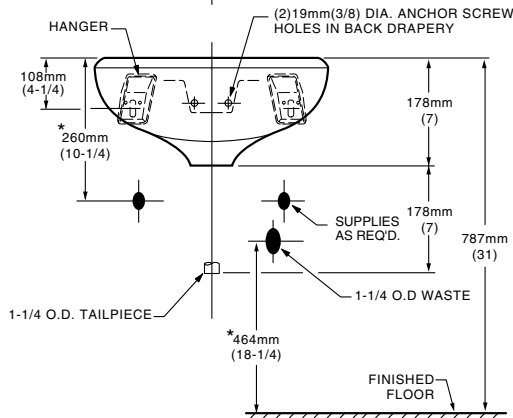

0451.001 Single center faucet hole

Nominal Dimensions:

279 x 425mm
(11" x 16-3/4")

Bowl sizes:

311mm (12-1/4") wide,
219mm (8-5/8") front to back,
133mm (5-1/4") deep

Compliance Certifications -

Meets or Exceeds the Following Specifications:

- ASME A112.19.2 for Vitreous China Fixture

SEE REVERSE FOR ROUGHING-IN DIMENSIONS

To Be Specified:

- Color: White Bone Silver Linen
 Black
- Faucet*:
- Faucet Finish:
- Supplies with Stop:
- 1-1/4" Trap:
- Nipple:

* See faucet section for additional models available

0451.021 4" CENTER FAUCET HOLES

0451.001 CENTER HOLE FAUCET

NOTES:

* DIMENSIONS SHOWN FOR LOCATION OF SUPPLIES AND "P" TRAP ARE SUGGESTED. PROVIDE SUITABLE REINFORCEMENT FOR ALL WALL SUPPORTS. FITTINGS NOT INCLUDED AND MUST BE ORDERED SEPARATELY.

IMPORTANT: Dimensions of fixtures are nominal and may vary within the range of tolerances established by ANSI Standard A112.19.2. These measurements are subject to change or cancellation. No responsibility is assumed for use of superseded or voided pages.