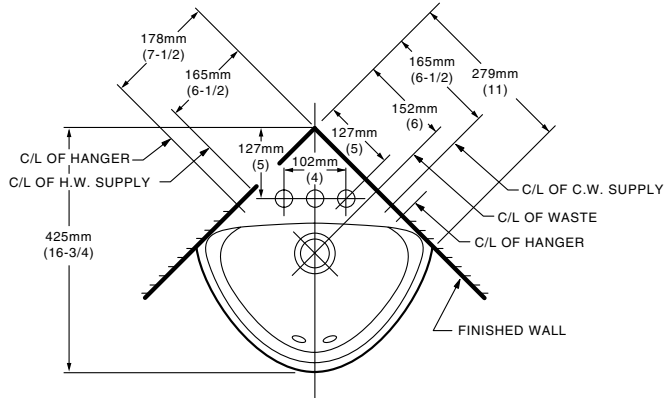

0451.001 Single center faucet hole

Nominal Dimensions:

279 x 425mm
(11" x 16-3/4")

Bowl sizes:

311mm (12-1/4") wide,
219mm (8-5/8") front to back,
133mm (5-1/4") deep

Compliance Certifications -

Meets or Exceeds the Following Specifications:

- ASME A112.19.2 for Vitreous China Fixture

SEE REVERSE FOR ROUGHING-IN DIMENSIONS

To Be Specified:

- Color: White Bone Silver Linen
 Black
- Faucet*:
- Faucet Finish:
- Supplies with Stop:
- 1-1/4" Trap:
- Nipple:

* See faucet section for additional models available

0451.021 4" CENTER FAUCET HOLES

0451.001 CENTER HOLE FAUCET

NOTES:

* DIMENSIONS SHOWN FOR LOCATION OF SUPPLIES AND "P" TRAP ARE SUGGESTED. PROVIDE SUITABLE REINFORCEMENT FOR ALL WALL SUPPORTS. FITTINGS NOT INCLUDED AND MUST BE ORDERED SEPARATELY.

IMPORTANT: Dimensions of fixtures are nominal and may vary within the range of tolerances established by ANSI Standard A112.19.2. These measurements are subject to change or cancellation. No responsibility is assumed for use of superseded or voided pages.