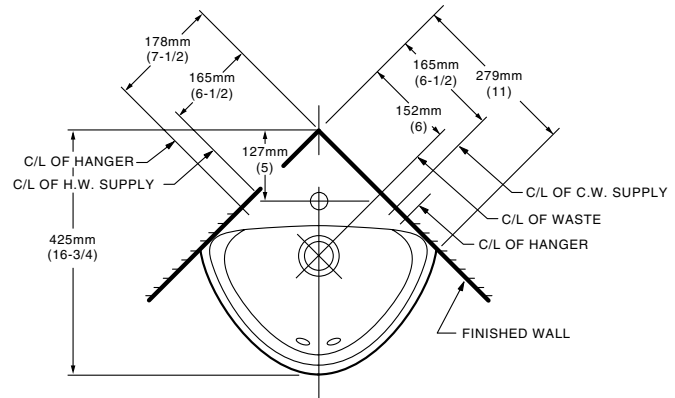

0451.001 Single center faucet hole

Nominal Dimensions:

279 x 425mm
(11" x 16-3/4")

Bowl sizes:

311mm (12-1/4") wide,
219mm (8-5/8") front to back,
133mm (5-1/4") deep

Compliance Certifications -

Meets or Exceeds the Following Specifications:

- ASME A112.19.2 for Vitreous China Fixture

SEE REVERSE FOR ROUGHING-IN DIMENSIONS

To Be Specified:

- Color: White Bone Silver Linen
 Black
- Faucet*:
- Faucet Finish:
- Supplies with Stop:
- 1-1/4" Trap:
- Nipple:

* See faucet section for additional models available

0451.021 4" CENTER FAUCET HOLES

0451.001 CENTER HOLE FAUCET

NOTES:

* DIMENSIONS SHOWN FOR LOCATION OF SUPPLIES AND "P" TRAP ARE SUGGESTED. PROVIDE SUITABLE REINFORCEMENT FOR ALL WALL SUPPORTS. FITTINGS NOT INCLUDED AND MUST BE ORDERED SEPARATELY.

IMPORTANT: Dimensions of fixtures are nominal and may vary within the range of tolerances established by ANSI Standard A112.19.2. These measurements are subject to change or cancellation. No responsibility is assumed for use of superseded or voided pages.