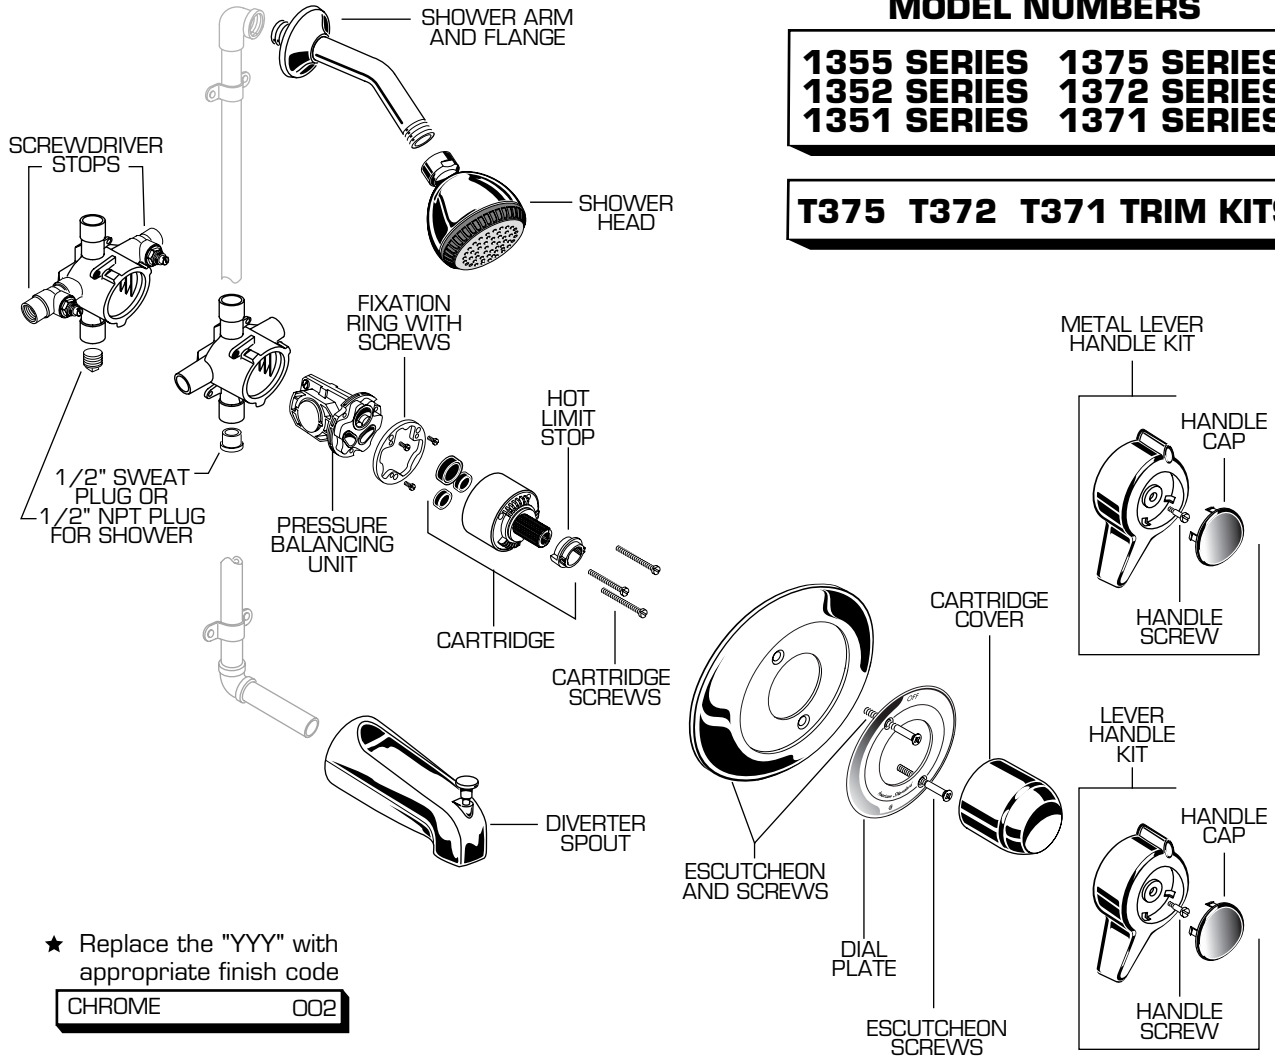

American Standard

COLONY PRESSURE BALANCE BATH/SHOWER

MODEL NUMBERS

1355 SERIES 1375 SERIES
1352 SERIES 1372 SERIES
1351 SERIES 1371 SERIES

T375 T372 T371 TRIM KITS

★ Replace the "YYY" with appropriate finish code

CHROME 002

REPAIR PARTS	DESCRIPTION	PART NUMBER★	PKG QTY
Handle Parts	Metal Lever Handle Kit	M961629-YYYOA	1
	Lever Handle Kit	M961853-YYYOA	1
	Handle Cap	M909325-YYYOA	1
	Handle Screw	A918657-0070A	1
Faucet Parts	Cartridge Screws	023603-0070A	3
	Cartridge	A954440-0070A	1
	Hot Limit Stop	A923611-0070A	1
	Fixation Ring with Screws	M961854-0070A	1
	Pressure Balancing Unit	M952100-0070A	1
	1/2" Plug (Sweat)	050145-0070A	1
	1/2" Plug (NPT)	027816-0070A	1
	Screwdriver Stop	051122-0070A	1
	Cartridge Cover	M907050-YYYOA	1
	Dial Plate	M909605-YYYOA	1
Trim Parts	Escutcheon and Screws	M961856-YYYOA	1
	Escutcheon Screws	078016-YYYOA	1
	Shower Arm and Flange	023560-YYYOA	1
	Shower Head	M953550-YYYOA	1
	Diverter Tub Spout (Slip-on)	022650-YYYOA	1
	Diverter Tub Spout (IPS)	022635-YYYOA	1