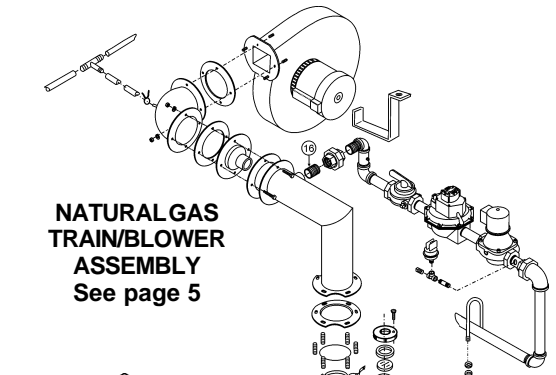

NATURAL GAS TRAIN/BLOWER ASSEMBLY
See page 5

CONTROL BOARD
See page 7