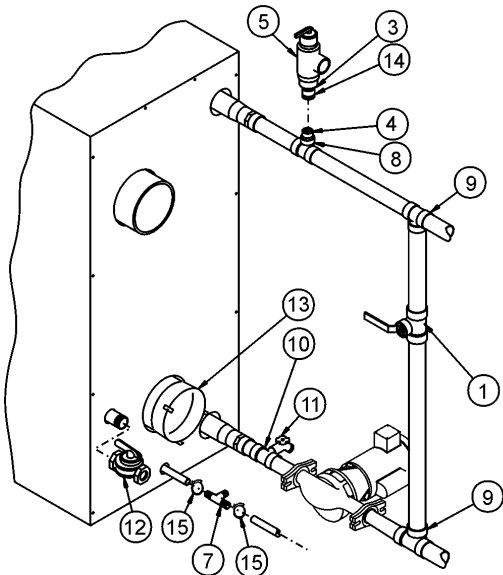

LB/LW PROPANE GAS TRAIN ASSEMBLY

Item	Description	Part No.	Item	Description	Part No.
1	Valve, Main Gas, LP 300 Series	77780	10	Elbow, 90 Street 1-1/4"	94516
2	Regulator, LP 301 Series	192460	11	Elbow, 90 1-1/4"	192216
3	Valve, Firing	3423-3	12	Nipple, 1-1/4" w/Tapping	86505-32
4	Pipe Plug	3348	13	Nipple, 1-1/4"	86505-6
5	Switch, Low Gas Pressure	191149-3	14	Nipple, 1-1/4"	86505-4
6	Nipple, 1-1/4"	86505-13	15	Tee, 1/8" NPT Branch	192465
7	Nipple, 1-1/4"	86505-2	16	Connector, Angle 1/8"	1578
8	Nipple, 1-1/4"	86505-17	17	Bleeder, Tube	210016
9	Elbow, Union 1-1/4"	86506	18	Bleeder, Tube	192461

LB/LW BY-PASS PARTS LIST

On LB models the circulating pump must be between the boiler inlet and the bypass (see figure below). LW models have pump mounted inside the jacket.

Item	Description	Part No.
1	Ball Valve	191935
2	Tank/Pump Kit (LW Models Only - Not Shown)	210625
3	Hex Reducing Bushing (LB Only)	91940-8
4	Flush Bushing (LB Only)	192163-2
5	Relief Valve (LW Model)	98883-3
	Relief Valve (LB Model)	210451-2
6	Strap, Cable (not shown)	99592-2
7	Tee, Condensate	192040-1
8	Tee (For use w/relief valve):	
	LW Model	78685-4
	LB Model	191584
9	Tee 2"x2"x2"	191584
10	Tee 2"x2"x3/4"	78685-4
11	Valve, Drain	26273
12	Valve, Manual Shutoff	3423-3
13	Vent Patch Assembly	192161
14	Nipple (For use w/relief valve)	
	LW Model	20373-12
	LB Model	92706-4
15	Clamp, Hose	191794-1

*** Use dash number to indicate length of wire.
 Example: 20 inch long red wire would be expressed as 170603-20.

WIRING AND HARNESS ASSEMBLY

78468	99593-6	78469	191673	42573	210091	210152	99599-2
							
22-16 Ga.	16-14 Ga.	22-18 Ga.		#10 Stud			22-18 Ga.