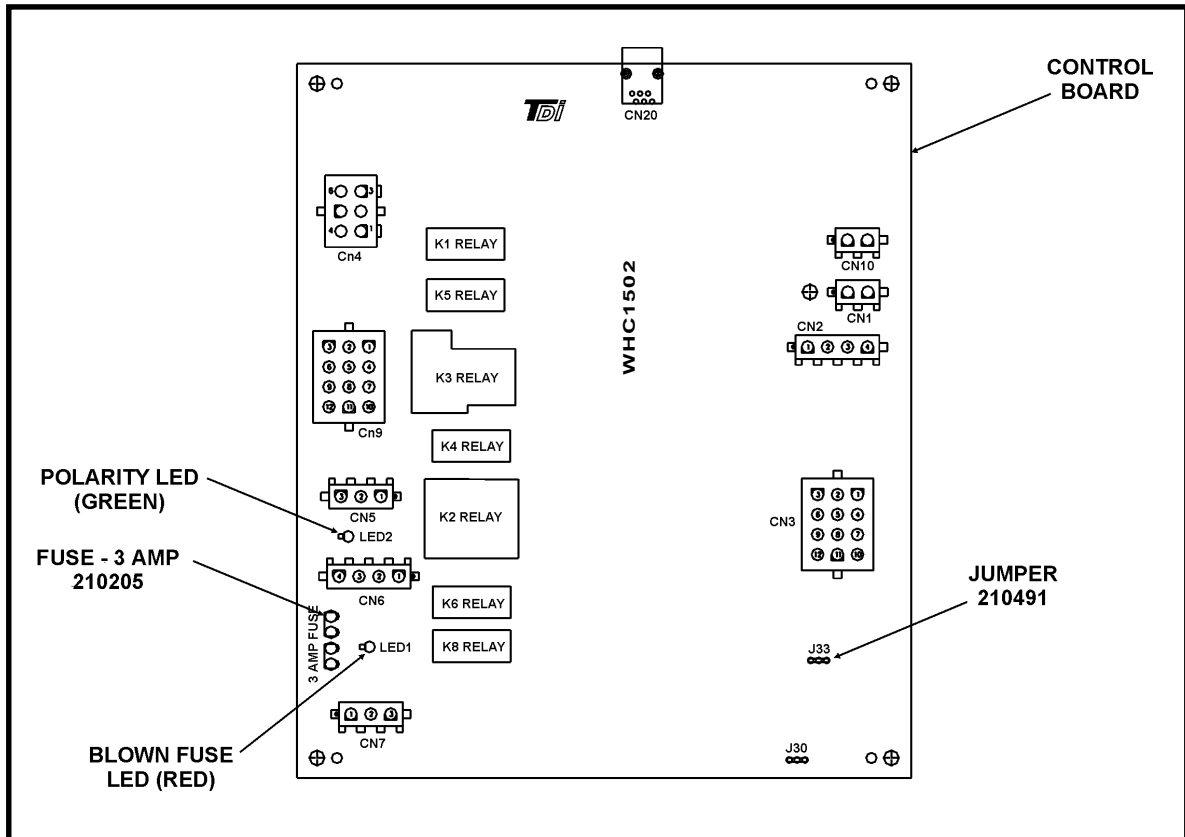

LB/LW BY-PASS PARTS LIST

On LB models the circulating pump must be between the boiler inlet and the bypass (see figure below). LW models have pump mounted inside the jacket.

Item	Description	Part No.
1	Ball Valve	191935
2	Tank/Pump Kit (LW Models Only - Not Shown)	210625
3	Hex Reducing Bushing (LB Only)	91940-8
4	Flush Bushing (LB Only)	192163-2
5	Relief Valve (LW Model)	98883-3
	Relief Valve (LB Model)	210451-2
6	Strap, Cable (not shown)	99592-2
7	Tee, Condensate	192040-1
8	Tee (For use w/relief valve):	
	LW Model	78685-4
	LB Model	191584
9	Tee 2"x2"x2"	191584
10	Tee 2"x2"x3/4"	78685-4
11	Valve, Drain	26273
12	Valve, Manual Shutoff	3423-3
13	Vent Patch Assembly	192161
14	Nipple (For use w/relief valve)	
	LW Model	20373-12
	LB Model	92706-4
15	Clamp, Hose	191794-1

LB/LW CONTROL BOARD WHC 1502

Part Number 210128

LB/LW 1000 WIRING CHART

COLOR	GAUGE	PART NUMBER ***
White	14	41974
Black	14	99650
Green	14	41972
White	16	86580
Black	16	86578
Green	16	69058
White	18	170595
Black	18	170596
Green	18	170606
Blue	18	191719
Red	18	170603
Yellow	18	170604
Brown	18	170890
White/Red	18	191700
White/Yellow	18	191702
White/Black	18	191699
Black/White	18	191694
Yellow/Blue	18	191708
Red/Green	18	191717

*** Use dash number to indicate length of wire.
 Example: 20 inch long red wire would be expressed as 170603-20.

WIRING AND HARNESS ASSEMBLY

78468	99593-6	78469	191673	42573	210091	210152	99599-2
							
22-16 Ga.	16-14 Ga.	22-18 Ga.		#10 Stud			22-18 Ga.