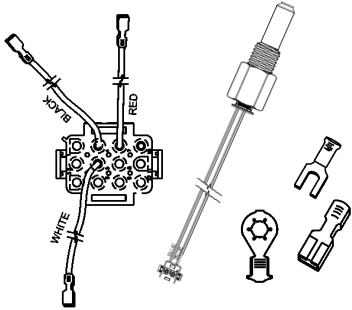

WIRING/HARNESS & PROBES
See page 8