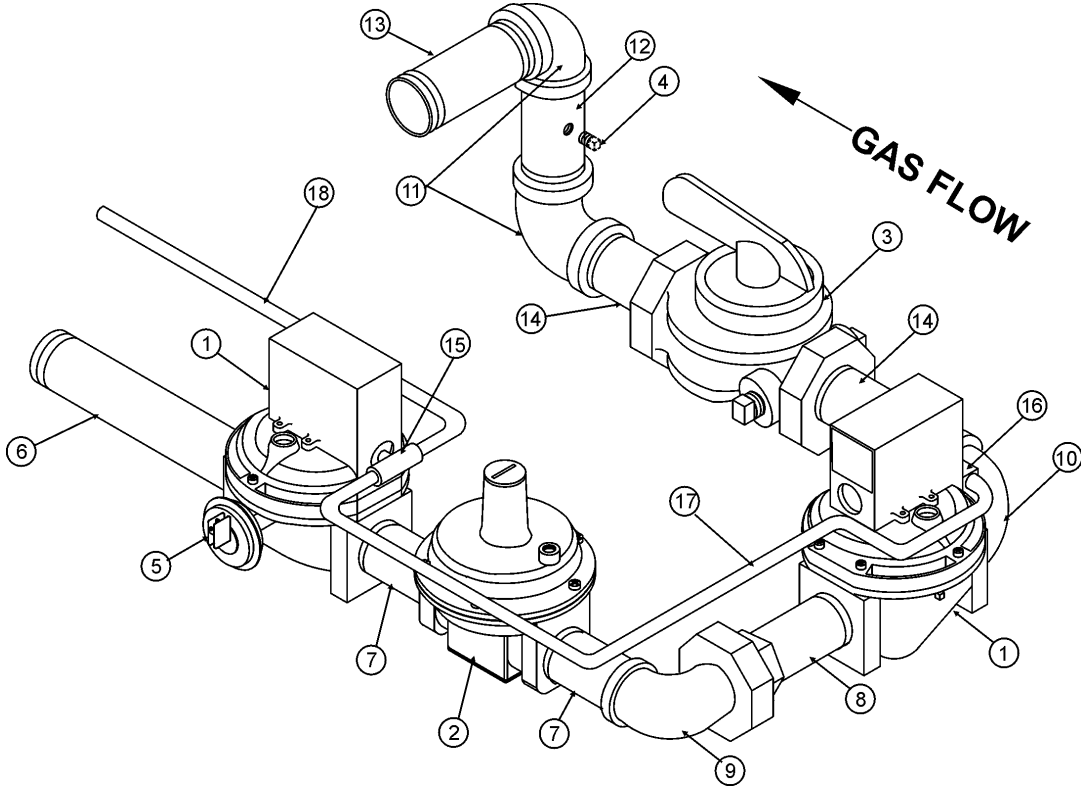

LB/LW PROPANE GAS TRAIN ASSEMBLY

Item	Description	Part No.	Item	Description	Part No.
1	Valve, Main Gas, LP 300 Series	77780	10	Elbow, 90 Street 1-1/4"	94516
2	Regulator, LP 301 Series	192460	11	Elbow, 90 1-1/4"	192216
3	Valve, Firing	3423-3	12	Nipple, 1-1/4" w/Tapping	86505-32
4	Pipe Plug	3348	13	Nipple, 1-1/4"	86505-6
5	Switch, Low Gas Pressure	191149-3	14	Nipple, 1-1/4"	86505-4
6	Nipple, 1-1/4"	86505-13	15	Tee, 1/8" NPT Branch	192465
7	Nipple, 1-1/4"	86505-2	16	Connector, Angle 1/8"	1578
8	Nipple, 1-1/4"	86505-17	17	Bleeder, Tube	210016
9	Elbow, Union 1-1/4"	86506	18	Bleeder, Tube	192461