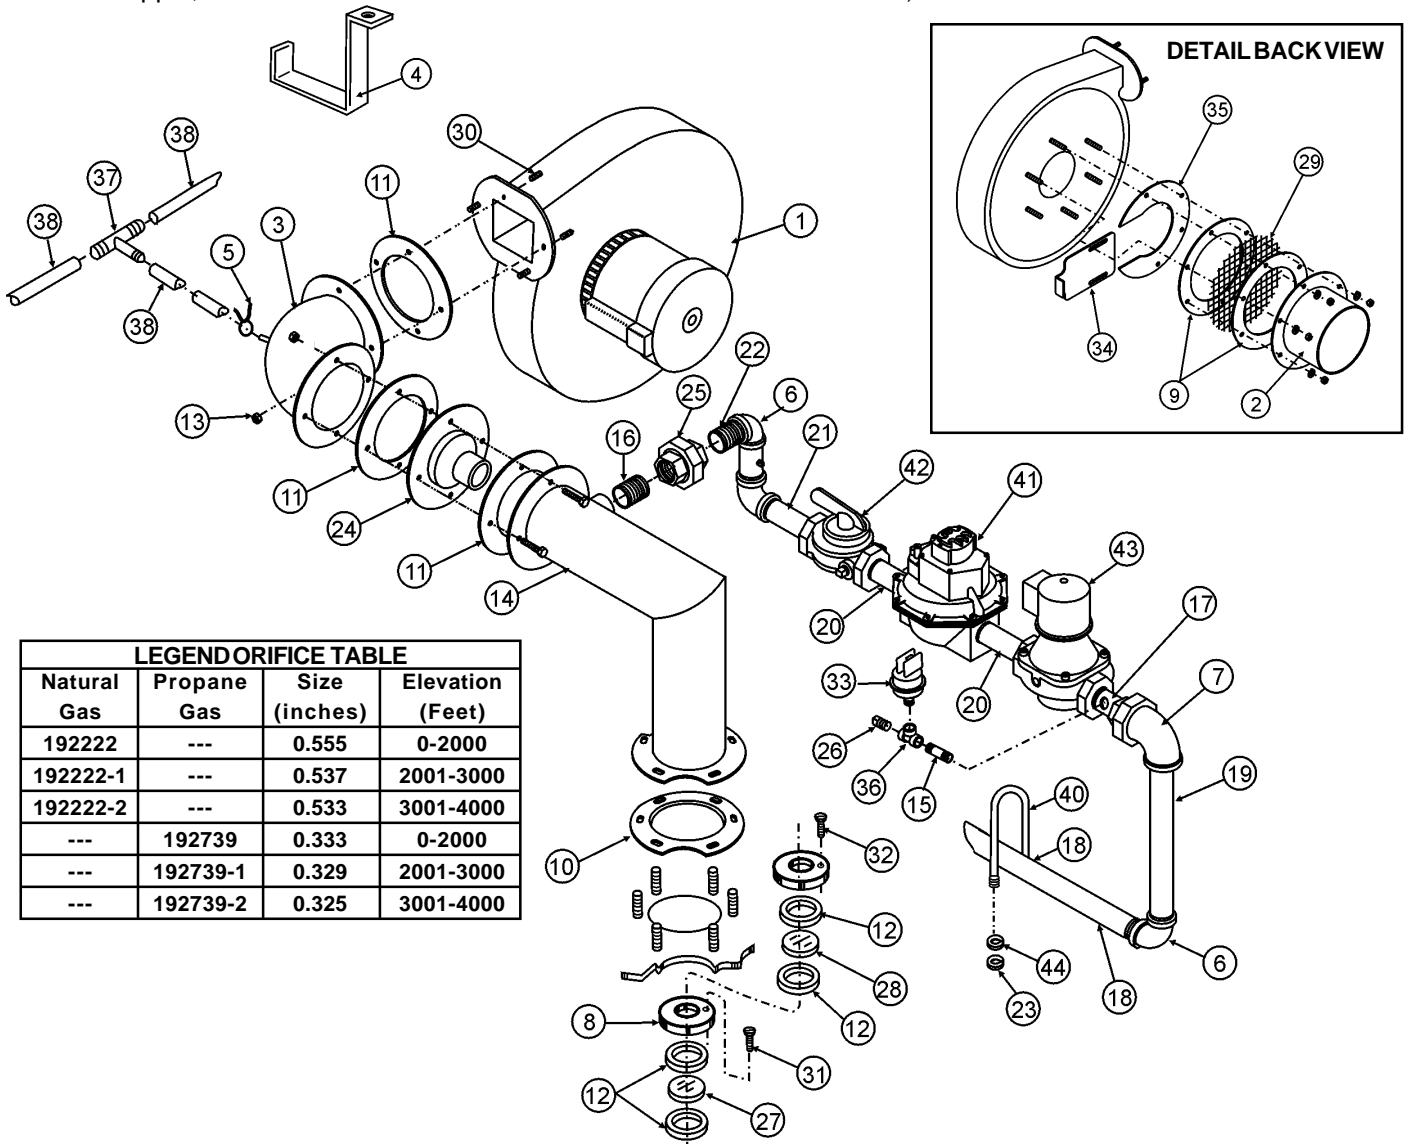

Item	Description	Part No.	Item	Description	Part No.
1	Blower	192195	23	Nut, Hex 1/4"	191817-1
2	Blower Adapter Assembly	192215-1	24	Orifice, Air (Series 300 - Nat. Gas)	192737-3
3	Blower Manifold Assembly	192217		Orifice, Air (Series 3011 - L.P. Gas)	192737-2
4	Bracket, Blower	210214	25	Orifice, Union	See Orifice Table Below
5	Clamp, Hose	191794-3	26	Plug, 1/8" Pipe	3348
6	Elbow, 1-1/4"	192216	27	Port, Observation Lower	191572
7	Elbow, Union 1-1/4"	86506-1	28	Port, Observation Upper	191572-1
8	Flange, Observation Port	191573	29	Screen, Air Inlet	192220-1
9	Gasket, Blower Air Inlet	192213	30	Screw, Cap 1/4"	190960-2
10	Gasket, Burner	191564	31	Screw, Flathead #8-32 x 1/2"	191542
11	Gasket, Manifold	191565	32	Screw, Flathead #8-32 x 3/4"	191542-1
12	Gasket, Port (1/8" Thick)	191576	33	Switch, Low Gas Pressure	191149-1
13	Nut, Hex 1/4", Serrated	210226	34	Shutter, Blower	192593
14	Manifold Assembly - Air/Gas	192309	35	Shutter Flange	192592
15	Nipple, Close 1/8"	191147-3	36	Tee, 1/8"	40119
16	Nipple, Close Stainless	191772-1	37	Tee, Pressure	191633
17	Nipple, Tapped	86505-3	38	Tubing, Pressure	191562
18	Nipple, 1-1/4" x 38 1/2"	86505-28	40	U-Bolt Assembly (Gas Train)	191938-3
19	Nipple, 1-1/4" x 28 3/4"	86505-27	41	Valve, Main Gas	78481-3
20	Nipple, 1-1/4" x 2"	86505	42	Valve, Firing	3423-3
21	Nipple, 1-1/4" x 3"	86505-2	43	Valve, Solenoid Gas	192189
22	Nipple, 1-1/4" x 4"	86505-6	44	Washer, Plain	76820-18

LEGEND ORIFICE TABLE

Natural Gas	Propane Gas	Size (inches)	Elevation (Feet)
192222	---	0.555	0-2000
192222-1	---	0.537	2001-3000
192222-2	---	0.533	3001-4000
---	192739	0.333	0-2000
---	192739-1	0.329	2001-3000
---	192739-2	0.325	3001-4000