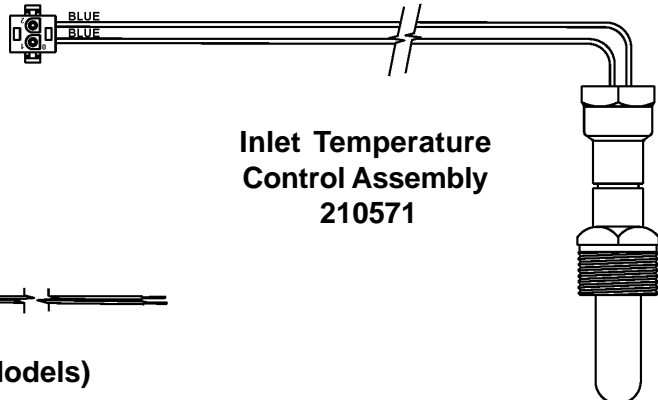

**Tank Probe (LW Models)
211541-1**

**Inlet Temperature
Control Assembly
210571**