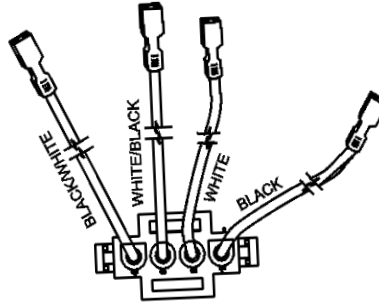

LB/LW CONTROL BOARD WHC 1502

Part Number 210128

LB/LW 1000 WIRING CHART

COLOR	GAUGE	PART NUMBER ***
White	14	41974
Black	14	99650
Green	14	41972
White	16	86580
Black	16	86578
Green	16	69058
White	18	170595
Black	18	170596
Green	18	170606
Blue	18	191719
Red	18	170603
Yellow	18	170604
Brown	18	170890
White/Red	18	191700
White/Yellow	18	191702
White/Black	18	191699
Black/White	18	191694
Yellow/Blue	18	191708
Red/Green	18	191717

*** Use dash number to indicate length of wire.
 Example: 20 inch long red wire would be expressed as 170603-20.

WIRING AND HARNESS ASSEMBLY

78468	99593-6	78469	191673	42573	210091	210152	99599-2
							
22-16 Ga.	16-14 Ga.	22-18 Ga.		#10 Stud			22-18 Ga.

**Ignition
Harness Assembly
210575**

**Tank Probe
Harness Assembly
210604**

**Power
Harness Assembly
210579-1**

**Pressure Flow Switch
Harness Assembly
210576**

**Gas Valve
Harness Assembly
210574-1 (Propane)**