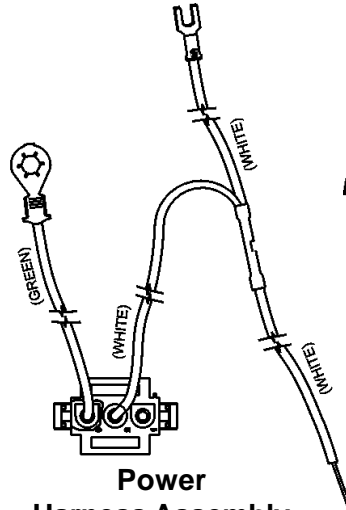

LB/LW BY-PASS PARTS LIST

On LB models the circulating pump must be between the boiler inlet and the bypass (see figure below). LW models have pump mounted inside the jacket.

Item	Description	Part No.
1	Ball Valve	191935
2	Tank/Pump Kit (LW Models Only - Not Shown)	210625
3	Hex Reducing Bushing (LB Only)	91940-8
4	Flush Bushing (LB Only)	192163-2
5	Relief Valve (LW Model)	98883-3
	Relief Valve (LB Model)	210451-2
6	Strap, Cable (not shown)	99592-2
7	Tee, Condensate	192040-1
8	Tee (For use w/relief valve):	
	LW Model	78685-4
	LB Model	191584
9	Tee 2"x2"x2"	191584
10	Tee 2"x2"x3/4"	78685-4
11	Valve, Drain	26273
12	Valve, Manual Shutoff	3423-3
13	Vent Patch Assembly	192161
14	Nipple (For use w/relief valve)	
	LW Model	20373-12
	LB Model	92706-4
15	Clamp, Hose	191794-1

LB/LW CONTROL BOARD WHC 1502

Part Number 210128

LB/LW 1000 WIRING CHART

COLOR	GAUGE	PART NUMBER ***
White	14	41974
Black	14	99650
Green	14	41972
White	16	86580
Black	16	86578
Green	16	69058
White	18	170595
Black	18	170596
Green	18	170606
Blue	18	191719
Red	18	170603
Yellow	18	170604
Brown	18	170890
White/Red	18	191700
White/Yellow	18	191702
White/Black	18	191699
Black/White	18	191694
Yellow/Blue	18	191708
Red/Green	18	191717

*** Use dash number to indicate length of wire.
 Example: 20 inch long red wire would be expressed as 170603-20.

WIRING AND HARNESS ASSEMBLY

78468	99593-6	78469	191673	42573	210091	210152	99599-2
							
22-16 Ga.	16-14 Ga.	22-18 Ga.		#10 Stud			22-18 Ga.

**Ignition
Harness Assembly
210575**

**Tank Probe
Harness Assembly
210604**

**Power
Harness Assembly
210579-1**

**Pressure Flow Switch
Harness Assembly
210576**

**Gas Valve
Harness Assembly
210574-1 (Propane)**