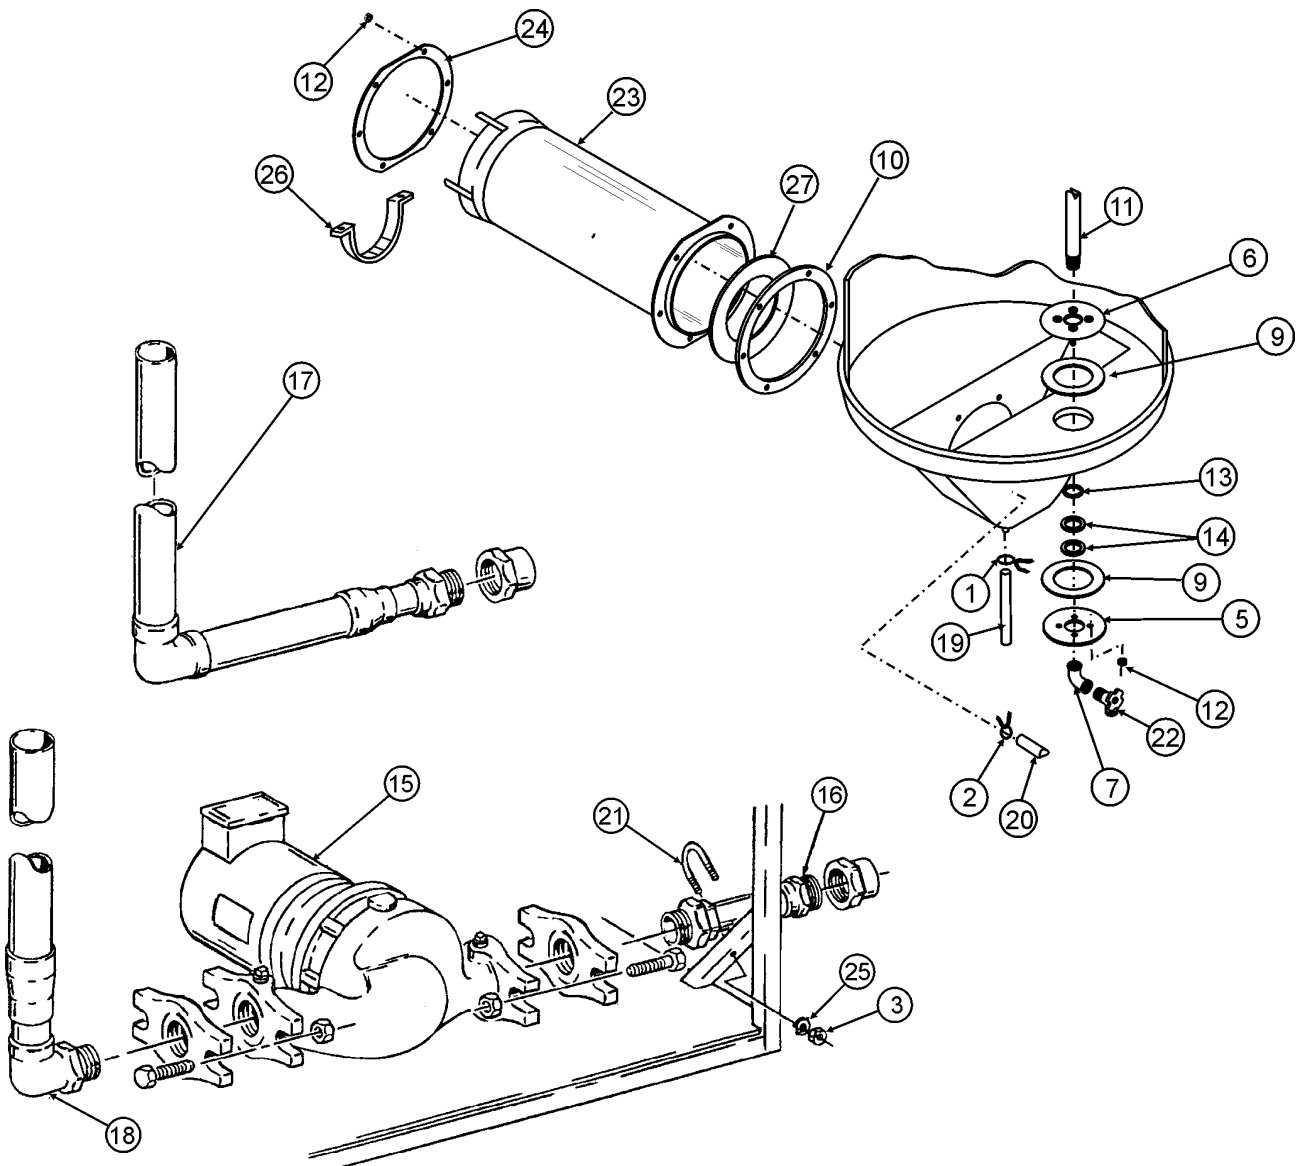

LB/LW WATERWAYS & COMBUSTION CHAMBER PARTS LIST

Item	Description	Part Number	Item	Description	Part Number
1	Bracket	191602	16	Probe, Inlet Temp	210571
2	Burner and Cone Assembly	191850-2	17	Screw, #8-32, 3/8" Long, SST	210444
3	Combustion Chamber Assembly	211592	18	Screw, Machine #8-32, 1" Long, SST	191770
4	Connector, Hose	191765	19	Sealer, Silicone (not shown)	191482-1
5	Coupling, Flexible w/Gasket	191780-1	20	Sensor, Flame	210421
6	Cover Outer	210404	21	Spacer Ring	191554-1
7	Gasket, Outer	211594-1	22	Switch, Safety Flow	211480
8	Gasket, Burner	191564-1	23	Tee Assembly	192387
9	Gasket, Inner	211594	24	Tube Assembly, Primary (LW Models)	192388
10	Housing Assembly	211635-2	24	Tube Assembly, Primary (LB Models)	192225
11	Ignitor	192334	25	Tube Assembly, Outlet	210426
12	Insulation, Burner	191618	26	Tube Assembly, Secondary	192386
13	Nut, Manifold	191555-1	27	Washer, Flat #8 SST	191768
14	O-Ring	191556-2	28	Restrictor-Air, Top Cover	191926-1
15	Probe, Outlet Temp./ECO	210572			

LB/LW EXHAUST, DRAIN & WATER INLET ASSEMBLY PARTS LIST

Item	Description	Part Number	Item	Description	Part Number
1	Clamp, Hose (Large)	191794-1	16	Tube Assembly, Inlet (LW Models)	192308
2	Clamp, Hose (Small)	191794-3	17	Tube Assembly, Primary (LB Models)	192225
3	Nut, Hex	191817-1	18	Tube Assembly, Primary (LW Models)	192388
5	Drain, Flange	191620	19	Tubing, Condensate	191746
6	Drain, Flange Assembly	191625	20	Tubing, Pressure	191562
7	Elbow	191664	21	U-Bolt Assembly	191938
9	Gasket, Drain	191622	22	Valve Drain	26273
10	Gasket, Vent	191683-1	23	Vent Assembly	210494
11	Nipple	20373-18	24	Vent Flange	191685-5
12	Nut, Hex 1/4" (Serrated)	210226	25	Washer, Plain	76820-18
13	O-Ring	191556-1	26	Vent Support, Bracket	192194
14	Plate, Drain Seal	191626	27	Vent, Restricting Ring (Series 301, LP)	191923-1
15	Pump Ass'y, Circulator (LW Models)	211538			