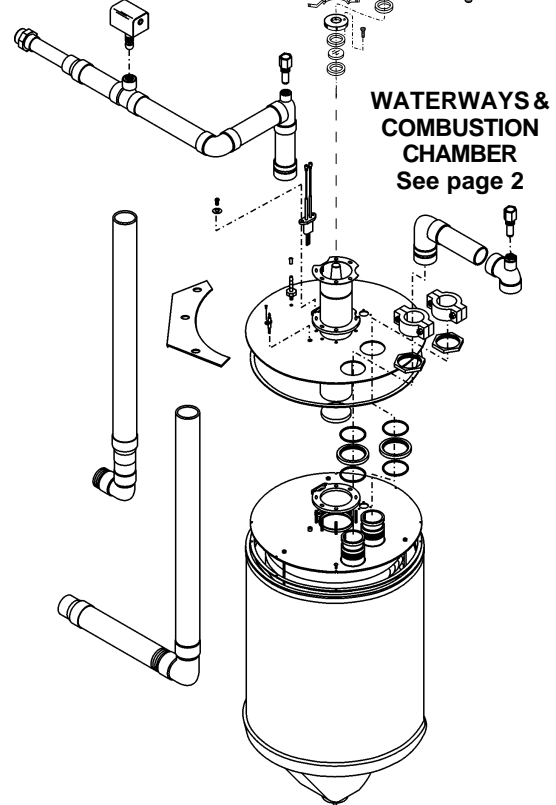

BY-PASS
See page 6