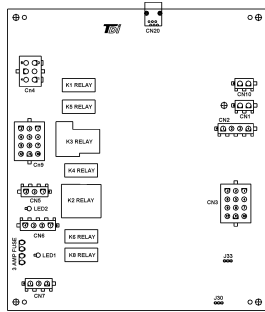

NATURAL GAS TRAIN/BLOWER ASSEMBLY
See page 5

CONTROL BOARD
See page 7