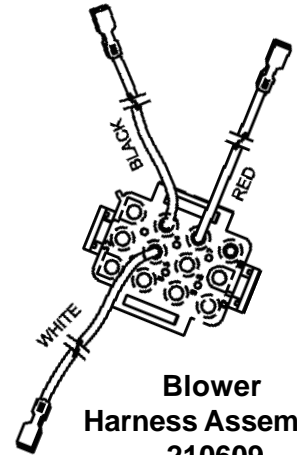

LB/LW CONTROL BOARD WHC 1502

Part Number 210128

LB/LW 1000 WIRING CHART

COLOR	GAUGE	PART NUMBER ***
White	14	41974
Black	14	99650
Green	14	41972
White	16	86580
Black	16	86578
Green	16	69058
White	18	170595
Black	18	170596
Green	18	170606
Blue	18	191719
Red	18	170603
Yellow	18	170604
Brown	18	170890
White/Red	18	191700
White/Yellow	18	191702
White/Black	18	191699
Black/White	18	191694
Yellow/Blue	18	191708
Red/Green	18	191717

*** Use dash number to indicate length of wire.
 Example: 20 inch long red wire would be expressed as 170603-20.

WIRING AND HARNESS ASSEMBLY

78468	99593-6	78469	191673	42573	210091	210152	99599-2
							
22-16 Ga.	16-14 Ga.	22-18 Ga.		#10 Stud			22-18 Ga.

**Ignition
Harness Assembly
210575**

**Tank Probe
Harness Assembly
210604**

**Power
Harness Assembly
210579-1**

**Pressure Flow Switch
Harness Assembly
210576**

**Gas Valve
Harness Assembly
210574-1 (Propane)**

**Transformer
Harness Assembly
210578**

**Blower
Harness Assembly
210609**

**Outlet Temperature
Control/ ECO Assembly
210572**

**Inlet Temperature
Control Assembly
210571**

**Tank Probe (LW Models)
211541-1**