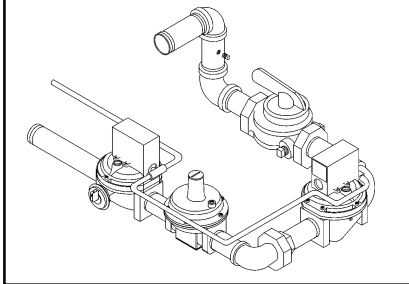

PROPANE GAS TRAIN ASSEMBLY
See page 6