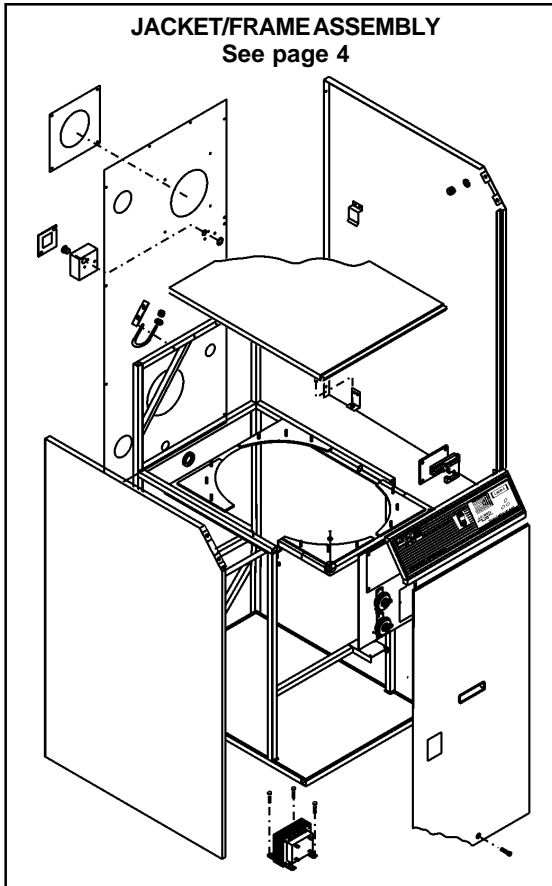

WIRING/HARNESS & PROBES
See page 8

PROPANE GAS TRAIN ASSEMBLY
See page 6

NATURAL GAS TRAIN/BLOWER ASSEMBLY
See page 5

CONTROL BOARD
See page 7

JACKET/FRAME ASSEMBLY
See page 4

WATERWAYS & COMBUSTION CHAMBER
See page 2

LB/LW WATERWAYS & COMBUSTION CHAMBER PARTS LIST

Item	Description	Part Number	Item	Description	Part Number
1	Bracket	191602	16	Probe, Inlet Temp	210571
2	Burner and Cone Assembly	191850-2	17	Screw, #8-32, 3/8" Long, SST	210444
3	Combustion Chamber Assembly	211592	18	Screw, Machine #8-32, 1" Long, SST	191770
4	Connector, Hose	191765	19	Sealer, Silicone (not shown)	191482-1
5	Coupling, Flexible w/Gasket	191780-1	20	Sensor, Flame	210421
6	Cover Outer	210404	21	Spacer Ring	191554-1
7	Gasket, Outer	211594-1	22	Switch, Safety Flow	211480
8	Gasket, Burner	191564-1	23	Tee Assembly	192387
9	Gasket, Inner	211594	24	Tube Assembly, Primary (LW Models)	192388
10	Housing Assembly	211635-2	24	Tube Assembly, Primary (LB Models)	192225
11	Ignitor	192334	25	Tube Assembly, Outlet	210426
12	Insulation, Burner	191618	26	Tube Assembly, Secondary	192386
13	Nut, Manifold	191555-1	27	Washer, Flat #8 SST	191768
14	O-Ring	191556-2	28	Restrictor-Air, Top Cover	191926-1
15	Probe, Outlet Temp./ECO	210572			