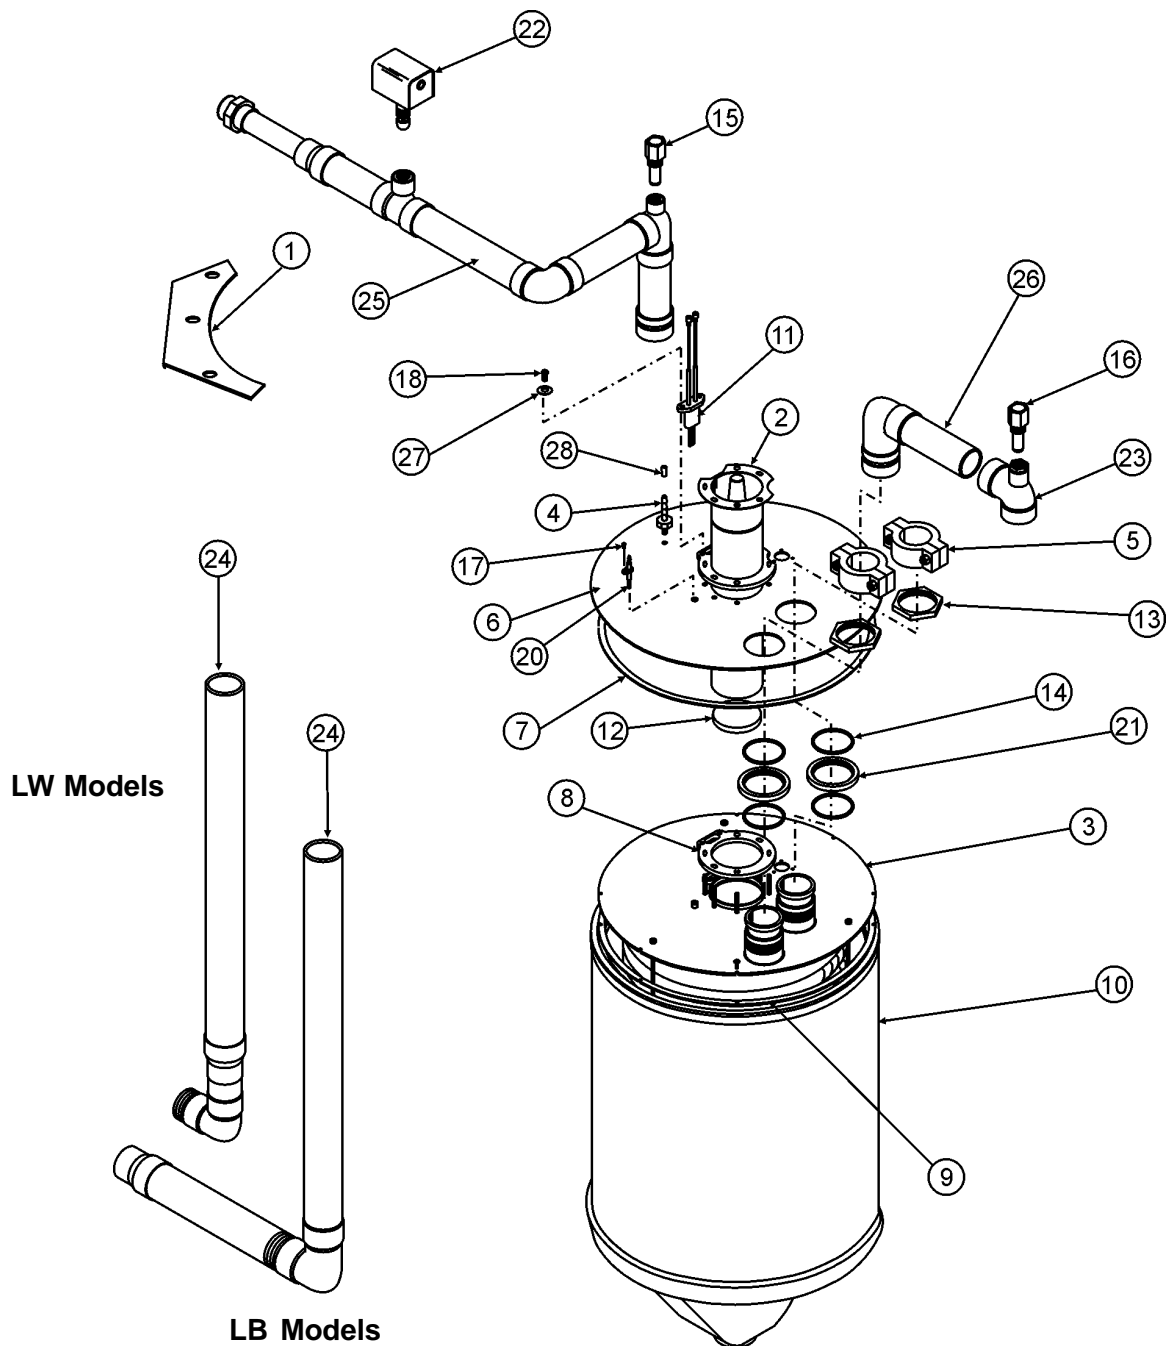

LB/LW WATERWAYS & COMBUSTION CHAMBER PARTS LIST

Item	Description	Part Number	Item	Description	Part Number
1	Bracket	191602	16	Probe, Inlet Temp	210571
2	Burner and Cone Assembly	191850-2	17	Screw, #8-32, 3/8" Long, SST	210444
3	Combustion Chamber Assembly	211592	18	Screw, Machine #8-32, 1" Long, SST	191770
4	Connector, Hose	191765	19	Sealer, Silicone (not shown)	191482-1
5	Coupling, Flexible w/Gasket	191780-1	20	Sensor, Flame	210421
6	Cover Outer	210404	21	Spacer Ring	191554-1
7	Gasket, Outer	211594-1	22	Switch, Safety Flow	211480
8	Gasket, Burner	191564-1	23	Tee Assembly	192387
9	Gasket, Inner	211594	24	Tube Assembly, Primary (LW Models)	192388
10	Housing Assembly	211635-2	24	Tube Assembly, Primary (LB Models)	192225
11	Ignitor	192334	25	Tube Assembly, Outlet	210426
12	Insulation, Burner	191618	26	Tube Assembly, Secondary	192386
13	Nut, Manifold	191555-1	27	Washer, Flat #8 SST	191768
14	O-Ring	191556-2	28	Restrictor-Air, Top Cover	191926-1
15	Probe, Outlet Temp./ECO	210572			

LB/LW EXHAUST, DRAIN & WATER INLET ASSEMBLY PARTS LIST

Item	Description	Part Number	Item	Description	Part Number
1	Clamp, Hose (Large)	191794-1	16	Tube Assembly, Inlet (LW Models)	192308
2	Clamp, Hose (Small)	191794-3	17	Tube Assembly, Primary (LB Models)	192225
3	Nut, Hex	191817-1	18	Tube Assembly, Primary (LW Models)	192388
5	Drain, Flange	191620	19	Tubing, Condensate	191746
6	Drain, Flange Assembly	191625	20	Tubing, Pressure	191562
7	Elbow	191664	21	U-Bolt Assembly	191938
9	Gasket, Drain	191622	22	Valve Drain	26273
10	Gasket, Vent	191683-1	23	Vent Assembly	210494
11	Nipple	20373-18	24	Vent Flange	191685-5
12	Nut, Hex 1/4" (Serrated)	210226	25	Washer, Plain	76820-18
13	O-Ring	191556-1	26	Vent Support, Bracket	192194
14	Plate, Drain Seal	191626	27	Vent, Restricting Ring (Series 301, LP)	191923-1
15	Pump Ass'y, Circulator (LW Models)	211538			