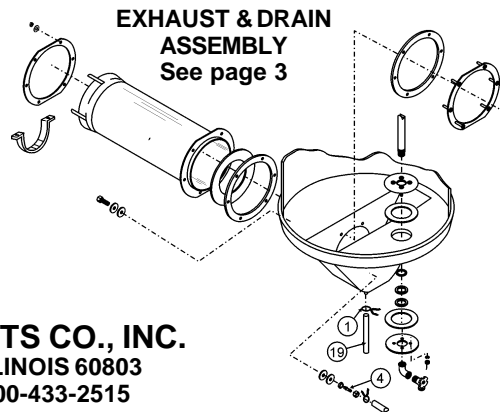

EXHAUST & DRAIN ASSEMBLY
See page 3

A. O. SMITH WATER PRODUCTS CO., INC.
5621 W. 115TH STREET • ALSIP, ILLINOIS 60803
Phone: 1-800-433-2545 • Fax: 1-800-433-2515
Website: www.hotwater.com