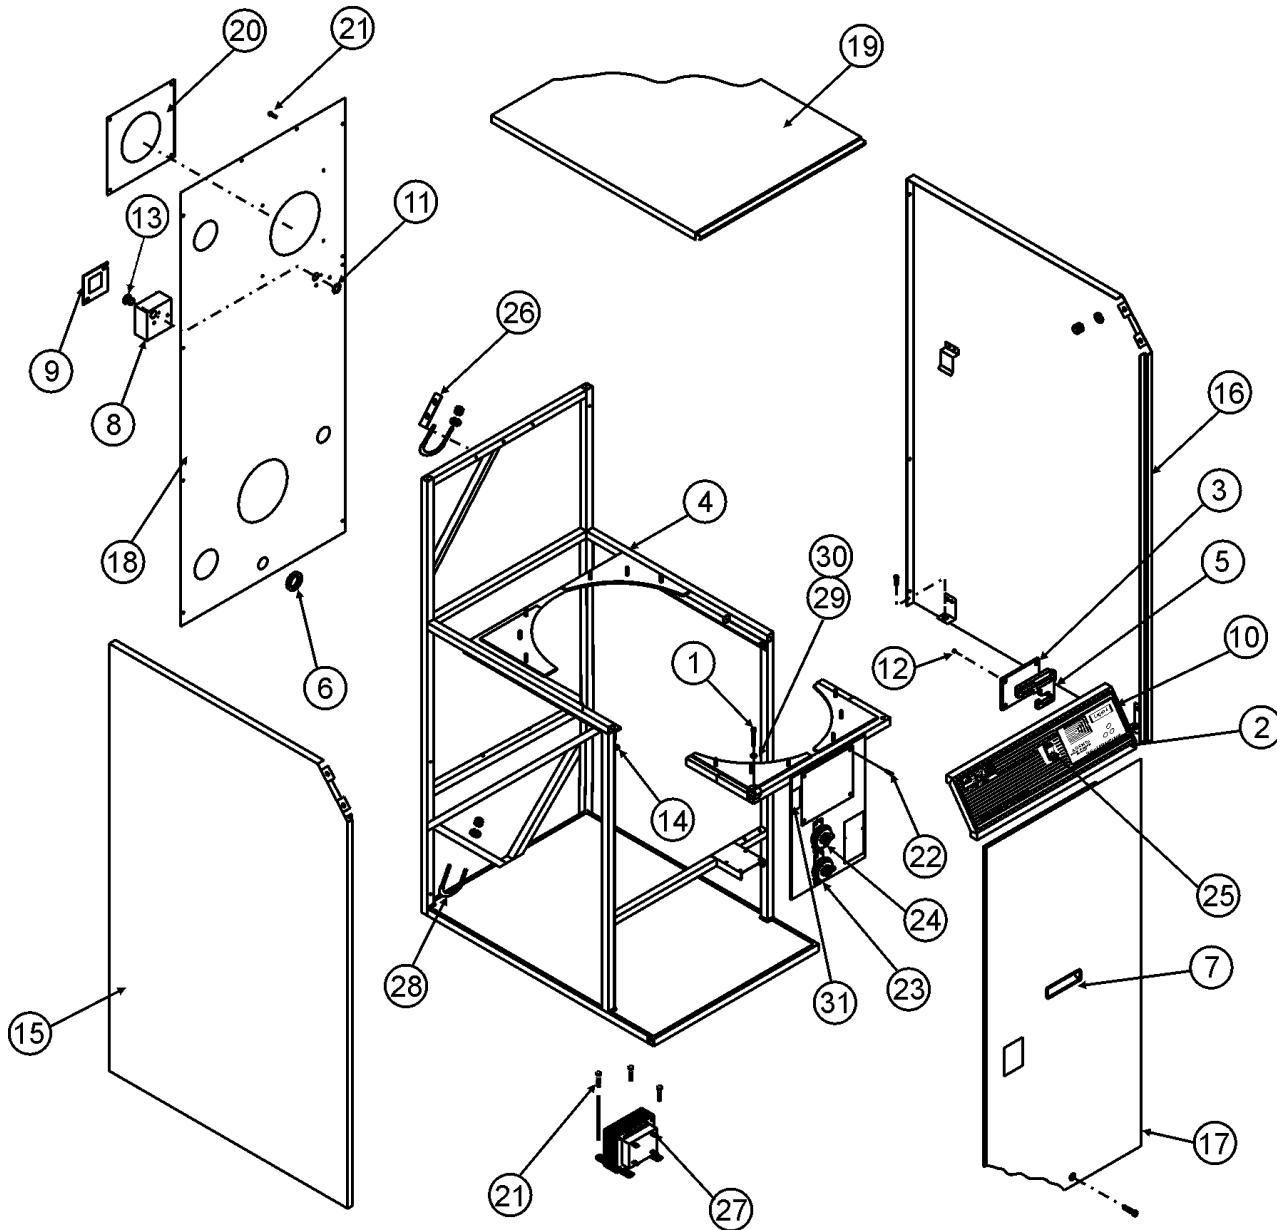

LB/LW JACKET/FRAME ASSEMBLY

Item	Description	Part No.	Item	Description	Part No.
1	Bolt Machine 5/16" - 18"	191358-2	17	Panel, Lower Front	191805-1
2	Control Panel Assembly	210601	18	Panel, Rear (Natural)	192191
3	Display Board	<u>210219</u>		Panel, Rear (Propane)	210020
4	Frame Assembly	210501-1	19	Panel, Top Cover	191609-1
5	Gasket, Display	210130	20	Plate, Rear Cover	210214
6	Grommet	97951	21	Screw, Hex Head 5/16"	210125
7	Handle	191802	22	Screw, Hex Head #6 -32	210206
8	Junction Box Assembly	190438-1	23	Switch, Blower Prover	<u>191666</u>
9	Junction Box Cover	2233	24	Switch, Blocked Flue	<u>191667</u>
10	Label, Control Panel	210561-1	25	Switch, Rocker	191665-1
11	Locknut, Star	1953	26	Support Bracket (Propane Only)	210017
12	Locknut #6 -32	210207	27	Transformer (100VA)	<u>210449</u>
13	Nipple, Chase	41994	28	U - Bolt Assembly (Waterway)	191938
14	Nut, Lock Hex 5/16" - 18"	97896	29	Washer, Flat	191359
15	Panel Assembly, Left Side	191796-3	30	Washer, Lock	191480
16	Panel Assembly, Right Side	191796-2	31	Switch, Relay	211546