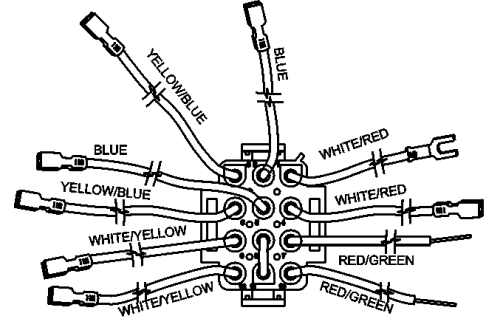

**Pressure Flow Switch
Harness Assembly
210576**