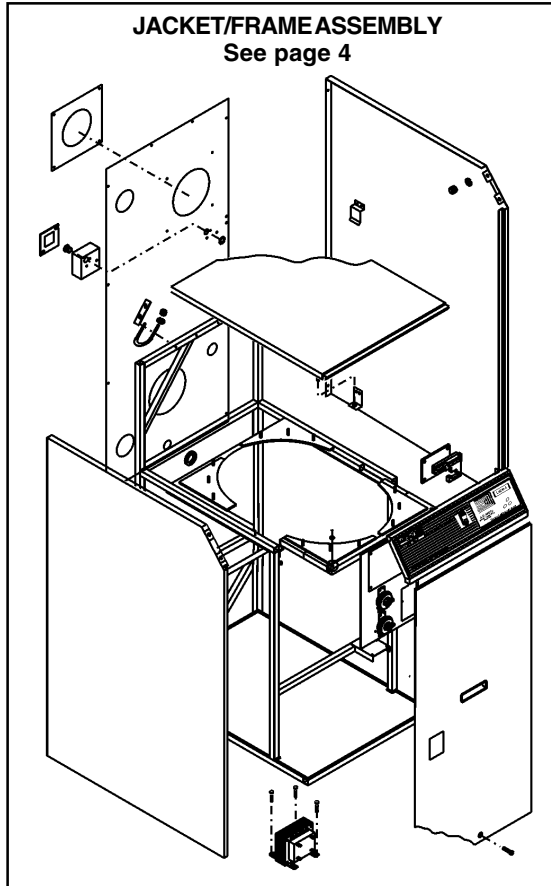

WIRING/HARNESS & PROBES
See page 8

PROPANE GAS TRAIN ASSEMBLY
See page 6

NATURAL GAS TRAIN/BLOWER ASSEMBLY
See page 5

JACKET/FRAME ASSEMBLY
See page 4

WATERWAYS & COMBUSTION CHAMBER
See page 2

CONTROL BOARD
See page 7

LB/LW 1000 WATERWAYS & COMBUSTION CHAMBER PARTS LIST

Item	Description	Part Number	Item	Description	Part Number
1	Bracket	191602	16	Probe, Inlet Temp	210571
2	Burner and Cone Assembly	191850-2	17	Screw, Machine #8-32/ 3/8" Long, SST	210444
3	Combustion Chamber Assembly	192129-1	18	Screw, Machine #8-32/ 1" Long, SST	191770
4	Connector, Hose	191765	19	Sealer, Silicone (not shown)	191482-1
5	Coupling, Flexible w/Gasket	191780-1	20	Sensor, Flame	210421
6	Cover Outer	210404	21	Spacer Ring	191554-1
7	Gasket, Outer	191563-1	22	Switch, Safety Flow	210176
8	Gasket, Burner	191564-1	23	Tee Assembly	192387
9	Gasket, Inner	191563	24	Tube Assembly, Primary (LW Models)	192388
10	Housing Assembly	191627-4	24	Tube Assembly, Primary (LB Models)	192225
11	Ignitor	192334	25	Tube Assembly, Outlet	210426
12	Insulation, Burner	191618	26	Tube Assembly, Secondary	192386
13	Nut, Manifold	191555-1	27	Washer, Flat #8 SST	191768
14	O-Ring	191556-2	28	Restrictor-Air, Top Cover	191926-1
15	Probe, Outlet Temp./ECO	210572			