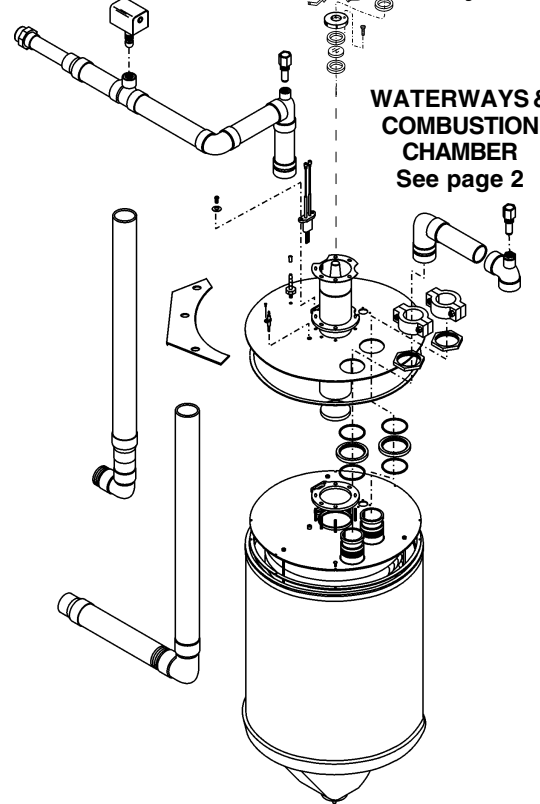

WATERWAYS & COMBUSTION CHAMBER
See page 2

CONTROL BOARD
See page 7