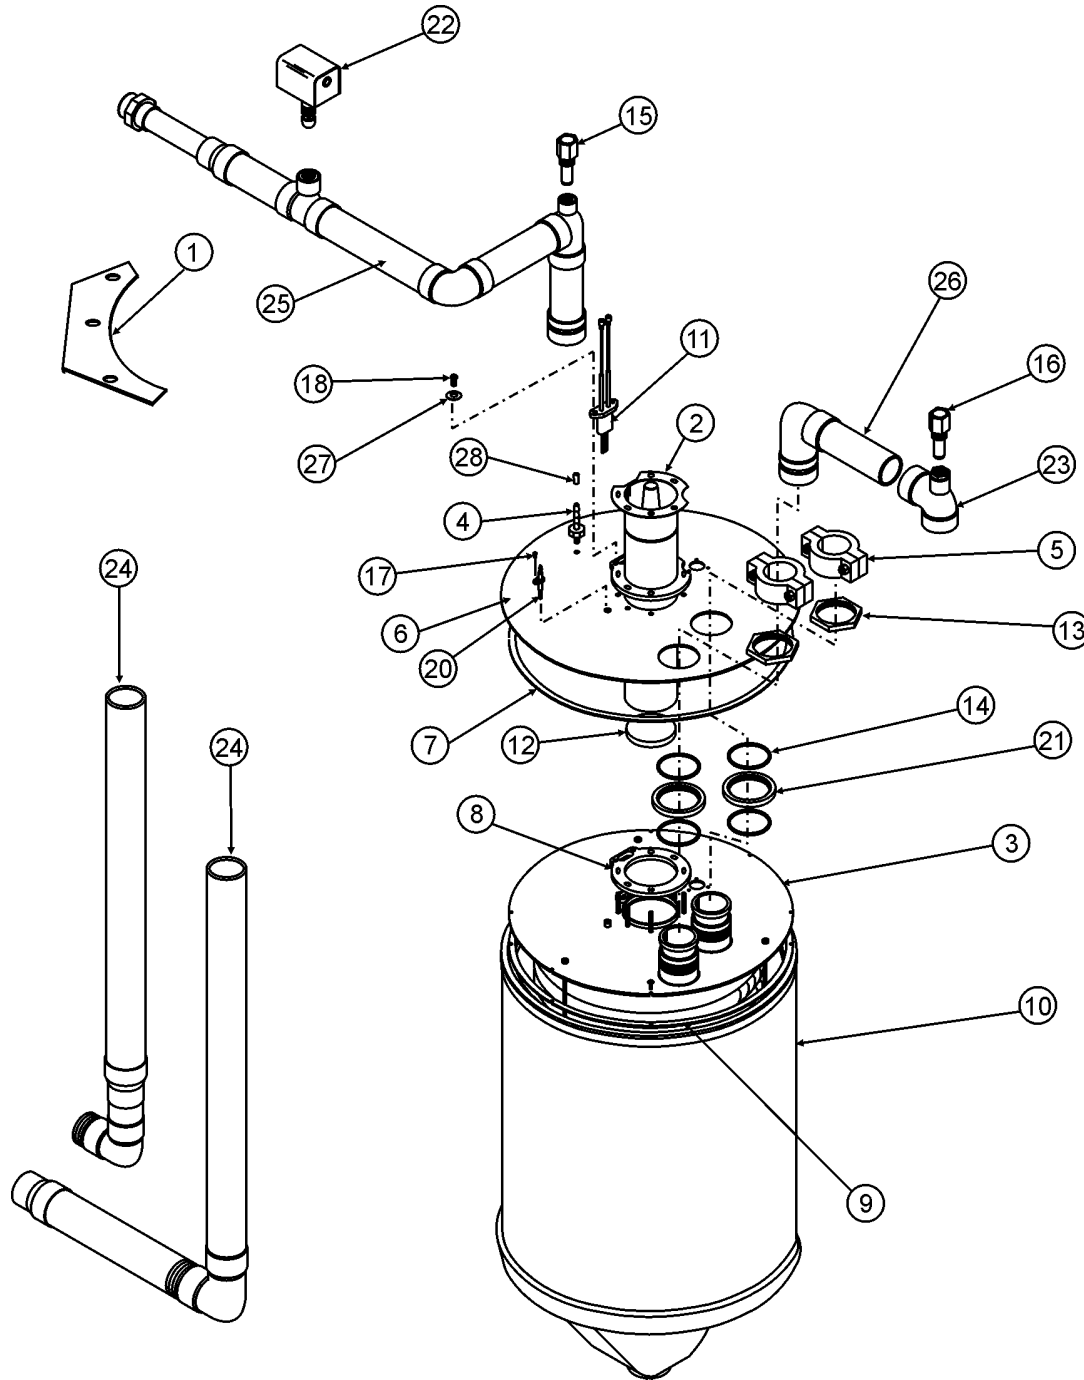

LB/LW 1000 WATERWAYS & COMBUSTION CHAMBER PARTS LIST

Item	Description	Part Number	Item	Description	Part Number
1	Bracket	191602	16	Probe, Inlet Temp	210571
2	Burner and Cone Assembly	191850-2	17	Screw, Machine #8-32/ 3/8" Long, SST	210444
3	Combustion Chamber Assembly	192129-1	18	Screw, Machine #8-32/ 1" Long, SST	191770
4	Connector, Hose	191765	19	Sealer, Silicone (not shown)	191482-1
5	Coupling, Flexible w/Gasket	191780-1	20	Sensor, Flame	210421
6	Cover Outer	210404	21	Spacer Ring	191554-1
7	Gasket, Outer	191563-1	22	Switch, Safety Flow	210176
8	Gasket, Burner	191564-1	23	Tee Assembly	192387
9	Gasket, Inner	191563	24	Tube Assembly, Primary (LW Models)	192388
10	Housing Assembly	191627-4	24	Tube Assembly, Primary (LB Models)	192225
11	Ignitor	192334	25	Tube Assembly, Outlet	210426
12	Insulation, Burner	191618	26	Tube Assembly, Secondary	192386
13	Nut, Manifold	191555-1	27	Washer, Flat #8 SST	191768
14	O-Ring	191556-2	28	Restrictor-Air, Top Cover	191926-1
15	Probe, Outlet Temp./ECO	210572			

LB/LW 1000 EXHAUST, DRAIN & WATER INLET ASSEMBLY PARTS LIST

Item	Description	Part Number	Item	Description	Part Number
1	Clamp, Hose (Large)	191794-1	16	Tube Assembly, Inlet (LW Models)	192308
2	Clamp, Hose (Small)	191794-3	17	Tube Assembly, Primary (LB Models)	192225
3	Connector, Female Bulkhead	191744	18	Tube Assembly, Primary (LW Models)	192388
4	Connector, Port	191745	19	Tubing, Condensate	191746
5	Drain, Flange	191620	20	Tubing, Pressure	191562
6	Drain, Flange Assembly	191625	21	U-Bolt Assembly	191938
7	Elbow	191664	22	Valve Drain	26273
8	Gasket, Blocked Flue	191767	23	Vent Assembly	210494
9	Gasket, Drain	191622	24	Vent Flange	191685-5
10	Gasket, Vent	191683-1	25	Vent Flange Assembly	191686-1
11	Nipple	20373-18	26	Washer, Lock 1/4" Stainless	191771
12	Nut, Hex 1/4"	191769	27	Washer, Flat	191766
13	O-Ring	191556-1	28	Vent Support, Bracket	192194
14	Plate, Drain Seal	191626	29	Vent, Restricting Ring (Series 981, LP)	191923-1
15	Pump Ass'y, Circulator (LW Models)	192203			