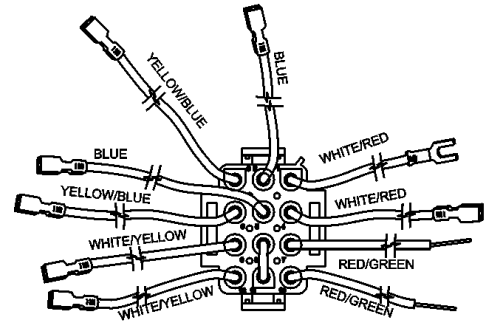

LB/LW 1000 BY-PASS PARTS LIST

On LB models the circulating pump must be between the boiler inlet and the bypass (see figure below). LW models have pump mounted inside the jacket.

Item	Description	Part No.
1	Ball Valve	191935
2	Tank/Pump Kit (LW Models Only - Not Shown)	210625
3	Hex Reducing Bushing (LB Only)	91940-8
4	Flush Bushing (LB Only)	192163-2
5	Relief Valve (LW Model)	98883-3
	Relief Valve (LB Model)	210451-2
6	Strap, Cable (not shown)	99592-2
7	Tee, Condensate	192040-1
8	Tee (For use w/relief valve):	
	LW Model	78685-4
	LB Model	191584
9	Tee 2"x2"x2"	191584
10	Tee 2"x2"x3/4"	78685-4
11	Valve, Drain	26273
12	Valve, Manual Shutoff	3423-3
13	Vent Patch Assembly	192161
14	Nipple (For use w/Relief Valve)	
	LW Model	20373-12
	LB Model	92706-4
15	Clamp, Hose	191794-1

LB/LW 1000 CONTROL BOARD WHC 1502

Part Number 210128

LB/LW 1000 WIRING CHART

COLOR	GAUGE	PART NUMBER ***
White	14	41974
Black	14	99650
Green	14	41972
White	16	86580
Black	16	86578
Green	16	69058
White	18	170595
Black	18	170596
Green	18	170606
Blue	18	191719
Red	18	170603
Yellow	18	170604
Brown	18	170890
White/Red	18	191700
White/Yellow	18	191702
White/Black	18	191699
Black/White	18	191694
Yellow/Blue	18	191708
Red/Green	18	191717

*** Use dash number to indicate length of wire.
 Example: 20 inch long red wire would be expressed as 170603-20.

LB/LW 1000 TERMINALS

78468	99593-6	78469	191673	42573	210091	210152	99599-2

LB/LW 1000 WIRING AND HARNESS ASSEMBLY

**Ignition
Harness Assembly
210575**

**Tank Probe
Harness Assembly
210604**

**Power
Harness Assembly
210579-1**

**Pressure Flow Switch
Harness Assembly
210576**

**Gas Valve
Harness Assembly
210574 (-1 Propane)**