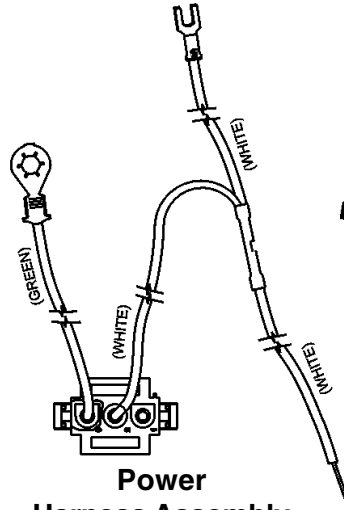

LB/LW 1000 CONTROL BOARD WHC 1502

Part Number 210128

LB/LW 1000 WIRING CHART

COLOR	GAUGE	PART NUMBER ***
White	14	41974
Black	14	99650
Green	14	41972
White	16	86580
Black	16	86578
Green	16	69058
White	18	170595
Black	18	170596
Green	18	170606
Blue	18	191719
Red	18	170603
Yellow	18	170604
Brown	18	170890
White/Red	18	191700
White/Yellow	18	191702
White/Black	18	191699
Black/White	18	191694
Yellow/Blue	18	191708
Red/Green	18	191717

*** Use dash number to indicate length of wire.
 Example: 20 inch long red wire would be expressed as 170603-20.

LB/LW 1000 TERMINALS

78468	99593-6	78469	191673	42573	210091	210152	99599-2

LB/LW 1000 WIRING AND HARNESS ASSEMBLY

**Ignition
Harness Assembly
210575**

**Tank Probe
Harness Assembly
210604**

**Power
Harness Assembly
210579-1**

**Pressure Flow Switch
Harness Assembly
210576**

**Gas Valve
Harness Assembly
210574 (-1 Propane)**