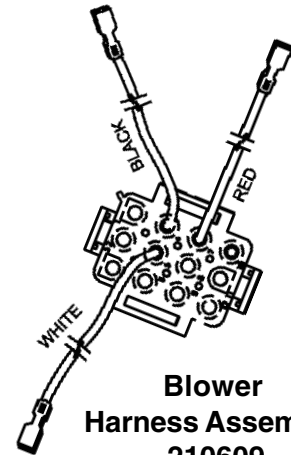

LB/LW 1000 CONTROL BOARD WHC 1502

Part Number 210128

LB/LW 1000 WIRING CHART

COLOR	GAUGE	PART NUMBER ***
White	14	41974
Black	14	99650
Green	14	41972
White	16	86580
Black	16	86578
Green	16	69058
White	18	170595
Black	18	170596
Green	18	170606
Blue	18	191719
Red	18	170603
Yellow	18	170604
Brown	18	170890
White/Red	18	191700
White/Yellow	18	191702
White/Black	18	191699
Black/White	18	191694
Yellow/Blue	18	191708
Red/Green	18	191717

*** Use dash number to indicate length of wire.
 Example: 20 inch long red wire would be expressed as 170603-20.

LB/LW 1000 TERMINALS

78468	99593-6	78469	191673	42573	210091	210152	99599-2

LB/LW 1000 WIRING AND HARNESS ASSEMBLY

**Ignition
Harness Assembly
210575**

**Tank Probe
Harness Assembly
210604**

**Power
Harness Assembly
210579-1**

**Pressure Flow Switch
Harness Assembly
210576**

**Gas Valve
Harness Assembly
210574 (-1 Propane)**

**Transformer
Harness Assembly
210578**

**Blower
Harness Assembly
210609**

**Outlet Temperature
Control/ ECO Assembly
210572**

**Inlet Temperature
Control Assembly
210571**

**Tank Probe (LW Models)
210211-1**