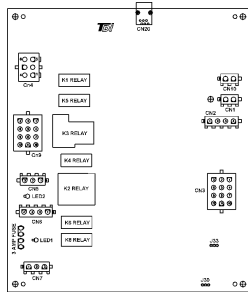

WATERWAYS & COMBUSTION CHAMBER
See page 2

CONTROL BOARD
See page 7