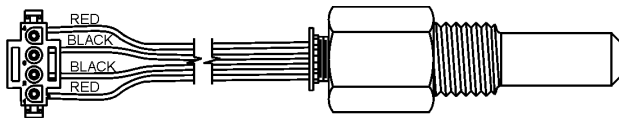

**Outlet Temperature
Control/ ECO Assembly
210572**