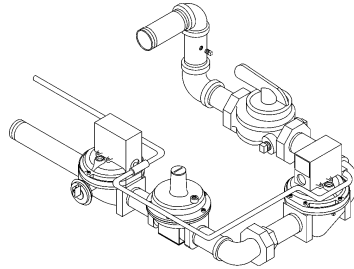

WIRING/HARNESS & PROBES
See page 8

PROPANE GAS TRAIN ASSEMBLY
See page 6

NATURAL GAS TRAIN/BLOWER ASSEMBLY
See page 5

JACKET/FRAME ASSEMBLY
See page 4

WATERWAYS & COMBUSTION CHAMBER
See page 2

CONTROL BOARD
See page 7

LB/LW 1000 WATERWAYS & COMBUSTION CHAMBER PARTS LIST

Item	Description	Part Number	Item	Description	Part Number
1	Bracket	191602	16	Probe, Inlet Temp	210571
2	Burner and Cone Assembly	191850-2	17	Screw, Machine #8-32/ 3/8" Long, SST	210444
3	Combustion Chamber Assembly	192129-1	18	Screw, Machine #8-32/ 1" Long, SST	191770
4	Connector, Hose	191765	19	Sealer, Silicone (not shown)	191482-1
5	Coupling, Flexible w/Gasket	191780-1	20	Sensor, Flame	210421
6	Cover Outer	210404	21	Spacer Ring	191554-1
7	Gasket, Outer	191563-1	22	Switch, Safety Flow	210176
8	Gasket, Burner	191564-1	23	Tee Assembly	192387
9	Gasket, Inner	191563	24	Tube Assembly, Primary (LW Models)	192388
10	Housing Assembly	191627-4	24	Tube Assembly, Primary (LB Models)	192225
11	Ignitor	192334	25	Tube Assembly, Outlet	210426
12	Insulation, Burner	191618	26	Tube Assembly, Secondary	192386
13	Nut, Manifold	191555-1	27	Washer, Flat #8 SST	191768
14	O-Ring	191556-2	28	Restrictor-Air, Top Cover	191926-1
15	Probe, Outlet Temp./ECO	210572			