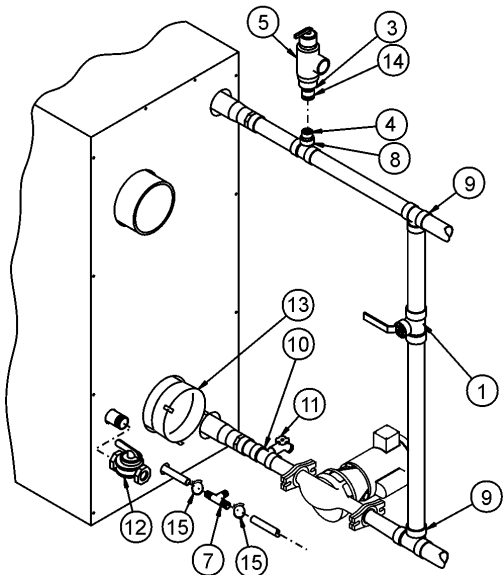

LB/LW 1000 PROPANE GAS TRAIN ASSEMBLY

Item	Description	Part No.	Item	Description	Part No.
1	Valve, Main Gas, LP 981 Series	77780	10	Elbow, 90 Street 1-1/4"	94516
2	Regulator, LP 981 Series	192460	11	Elbow, 90 1-1/4"	192216
3	Valve, Firing	3423-3	12	Nipple, 1-1/4" w/Tapping	86505-32
4	Pipe Plug	3348	13	Nipple, 1-1/4"	86505-6
5	Switch, Low Gas Pressure	191149-3	14	Nipple, 1-1/4"	86505-4
6	Nipple, 1-1/4"	86505-13	15	Tee, 1/8" NPT Branch	192465
7	Nipple, 1-1/4"	86505-2	16	Connector, Angle 1/8"	1578
8	Nipple, 1-1/4"	86505-17	17	Bleeder, Tube	210016
9	Elbow, Union 1-1/4"	86506	18	Bleeder, Tube	192461

LB/LW 1000 BY-PASS PARTS LIST

On LB models the circulating pump must be between the boiler inlet and the bypass (see figure below). LW models have pump mounted inside the jacket.

Item	Description	Part No.
1	Ball Valve	191935
2	Tank/Pump Kit (LW Models Only - Not Shown)	210625
3	Hex Reducing Bushing (LB Only)	91940-8
4	Flush Bushing (LB Only)	192163-2
5	Relief Valve (LW Model)	98883-3
	Relief Valve (LB Model)	210451-2
6	Strap, Cable (not shown)	99592-2
7	Tee, Condensate	192040-1
8	Tee (For use w/relief valve):	
	LW Model	78685-4
	LB Model	191584
9	Tee 2"x2"x2"	191584
10	Tee 2"x2"x3/4"	78685-4
11	Valve, Drain	26273
12	Valve, Manual Shutoff	3423-3
13	Vent Patch Assembly	192161
14	Nipple (For use w/Relief Valve)	
	LW Model	20373-12
	LB Model	92706-4
15	Clamp, Hose	191794-1