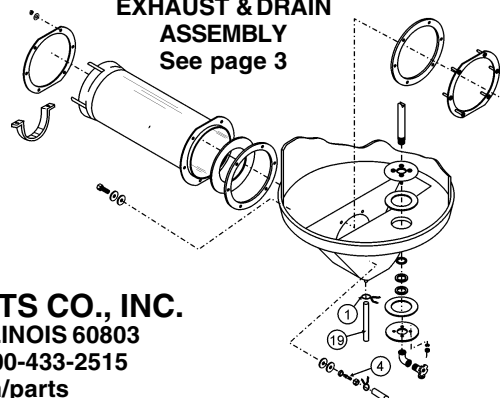

WATER INLET
See page 3

EXHAUST & DRAIN ASSEMBLY
See page 3