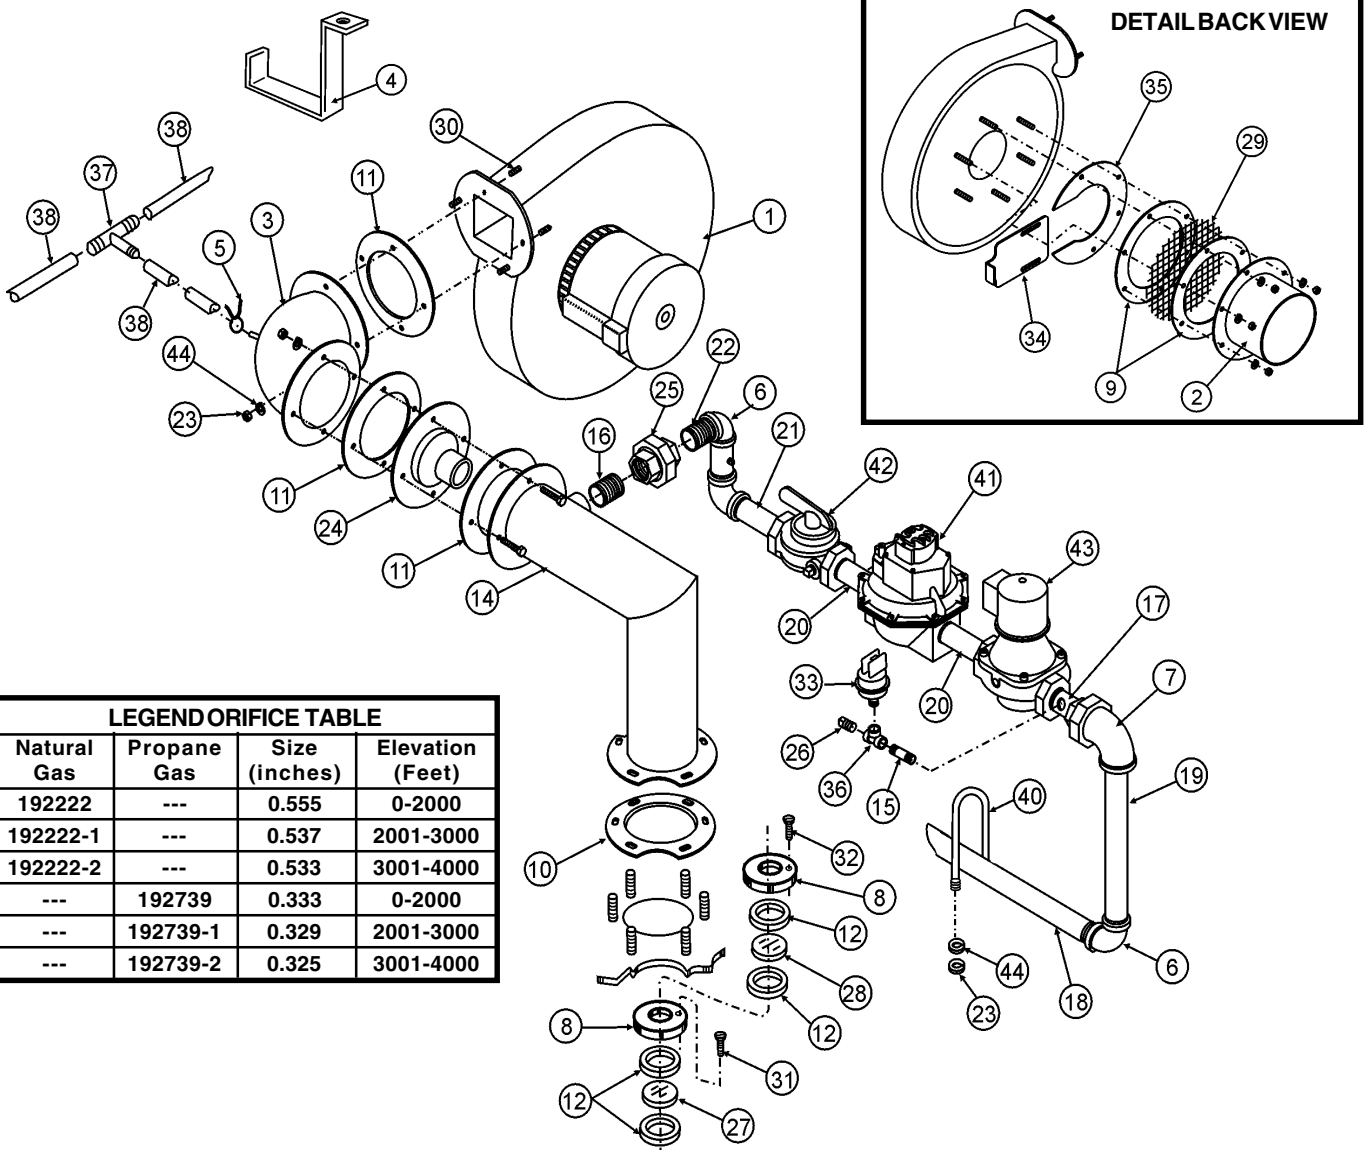

LB/LW 1000 NATURAL GAS TRAIN/BLOWER ASSEMBLY

Item	Description	Part No.	Item	Description	Part No.
1	Blower	192195	24	Orifice, Air (Series 980 - Nat. Gas)	192737-3
2	Blower Adapter Assembly	192215-1		Orifice, Air (Series 981 - L.P. Gas)	192737-2
3	Blower Manifold Assembly	192217	25	Orifice, Union	See Orifice Table Below
4	Bracket, Blower	210214	26	Plug, 1/8" Pipe	3348
5	Clamp, Hose	191794-3	27	Port, Observation Lower	191572
6	Elbow, 1-1/4"	192216	28	Port, Observation Upper	191572-1
7	Elbow, Union 1-1/4"	86506-1	29	Screen, Air Inlet	192220-1
8	Flange, Observation Port	191573	30	Screw, Cap 1/4"	190960-2
9	Gasket, Blower Air Inlet	192213	31	Screw, Flathead #8-32 x 1/2"	191542
10	Gasket, Burner	191564	32	Screw, Flathead #8-32 x 3/4"	191542-1
11	Gasket, Manifold	191565	33	Switch, Low Gas Pressure	191149-1
12	Gasket, Port (1/8" Thick)	191576	34	Shutter, Blower	192593
14	Manifold Assembly - Air/Gas	192309	35	Shutter Flange	192592
15	Nipple, Close 1/8"	191147-3	36	Tee, 1/8"	40119
16	Nipple, Close Stainless	191772-1	37	Tee, Pressure	191633
17	Nipple, Tapped	86505-3	38	Tubing, Pressure	191562
18	Nipple, 1-1/4" x 38 1/2"	86505-28	40	U-Bolt Assembly (Gas Train)	191938-3
19	Nipple, 1-1/4" x 28 3/4"	86505-27	41	Valve, Main Gas	78481-3
20	Nipple, 1-1/4" x 2"	86505	42	Valve, Firing	3423-3
21	Nipple, 1-1/4" x 3"	86505-2	43	Valve, Solenoid Gas	192189
22	Nipple, 1-1/4" x 4"	86505-6	44	Washer, Lock 1/4"	1006
23	Nut, Hex 1/4"	170272			

LEGEND ORIFICE TABLE

Natural Gas	Propane Gas	Size (inches)	Elevation (Feet)
192222	---	0.555	0-2000
192222-1	---	0.537	2001-3000
192222-2	---	0.533	3001-4000
---	192739	0.333	0-2000
---	192739-1	0.329	2001-3000
---	192739-2	0.325	3001-4000