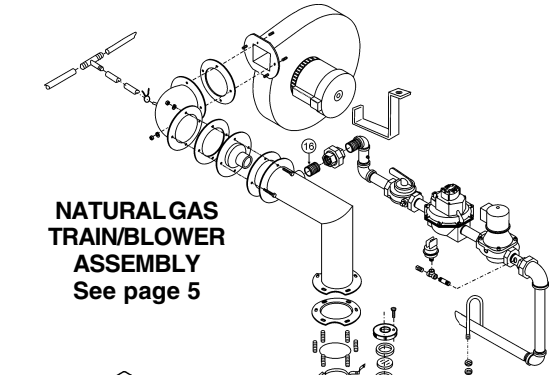

NATURAL GAS TRAIN/BLOWER ASSEMBLY
See page 5