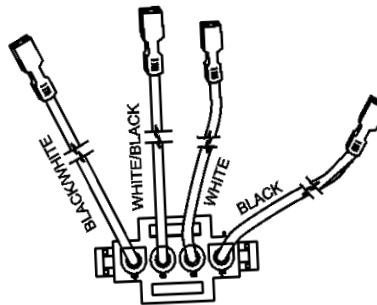

*** Use dash number to indicate length of wire.
 Example: 20 inch long red wire would be expressed as 170603-20.

LB/LW 1000 TERMINALS

78468	99593-6	78469	191673	42573	210091	210152	99599-2

LB/LW 1000 WIRING AND HARNESS ASSEMBLY

**Ignition
Harness Assembly
210575**

**Tank Probe
Harness Assembly
210604**

**Power
Harness Assembly
210579-1**

**Pressure Flow Switch
Harness Assembly
210576**

**Gas Valve
Harness Assembly
210574 (-1 Propane)**