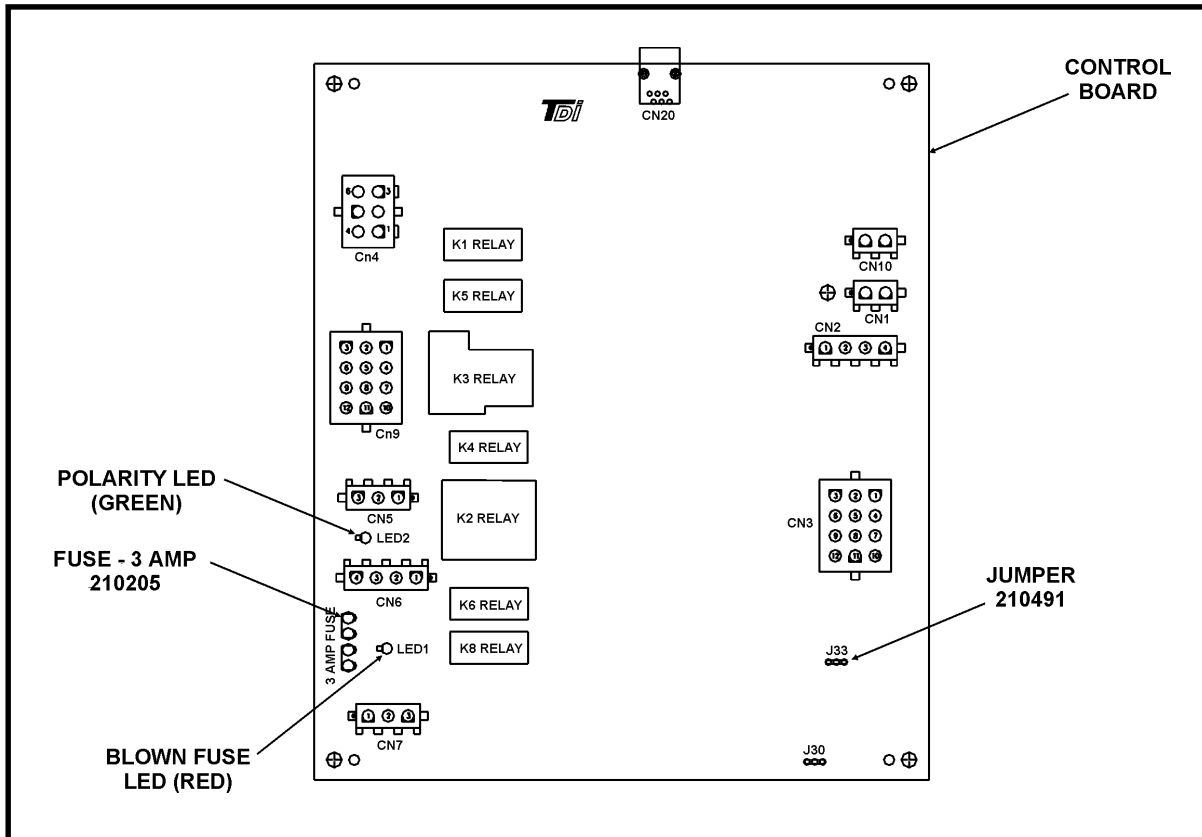

LB/LW 1000 BY-PASS PARTS LIST

On LB models the circulating pump must be between the boiler inlet and the bypass (see figure below). LW models have pump mounted inside the jacket.

Item	Description	Part No.
1	Ball Valve	191935
2	Tank/Pump Kit (LW Models Only - Not Shown)	210625
3	Hex Reducing Bushing (LB Only)	91940-8
4	Flush Bushing (LB Only)	192163-2
5	Relief Valve (LW Model)	98883-3
	Relief Valve (LB Model)	210451-2
6	Strap, Cable (not shown)	99592-2
7	Tee, Condensate	192040-1
8	Tee (For use w/relief valve):	
	LW Model	78685-4
	LB Model	191584
9	Tee 2"x2"x2"	191584
10	Tee 2"x2"x3/4"	78685-4
11	Valve, Drain	26273
12	Valve, Manual Shutoff	3423-3
13	Vent Patch Assembly	192161
14	Nipple (For use w/Relief Valve)	
	LW Model	20373-12
	LB Model	92706-4
15	Clamp, Hose	191794-1

LB/LW 1000 CONTROL BOARD WHC 1502

Part Number 210128

LB/LW 1000 WIRING CHART

COLOR	GAUGE	PART NUMBER ***
White	14	41974
Black	14	99650
Green	14	41972
White	16	86580
Black	16	86578
Green	16	69058
White	18	170595
Black	18	170596
Green	18	170606
Blue	18	191719
Red	18	170603
Yellow	18	170604
Brown	18	170890
White/Red	18	191700
White/Yellow	18	191702
White/Black	18	191699
Black/White	18	191694
Yellow/Blue	18	191708
Red/Green	18	191717

*** Use dash number to indicate length of wire.
 Example: 20 inch long red wire would be expressed as 170603-20.

LB/LW 1000 TERMINALS

78468	99593-6	78469	191673	42573	210091	210152	99599-2

LB/LW 1000 WIRING AND HARNESS ASSEMBLY