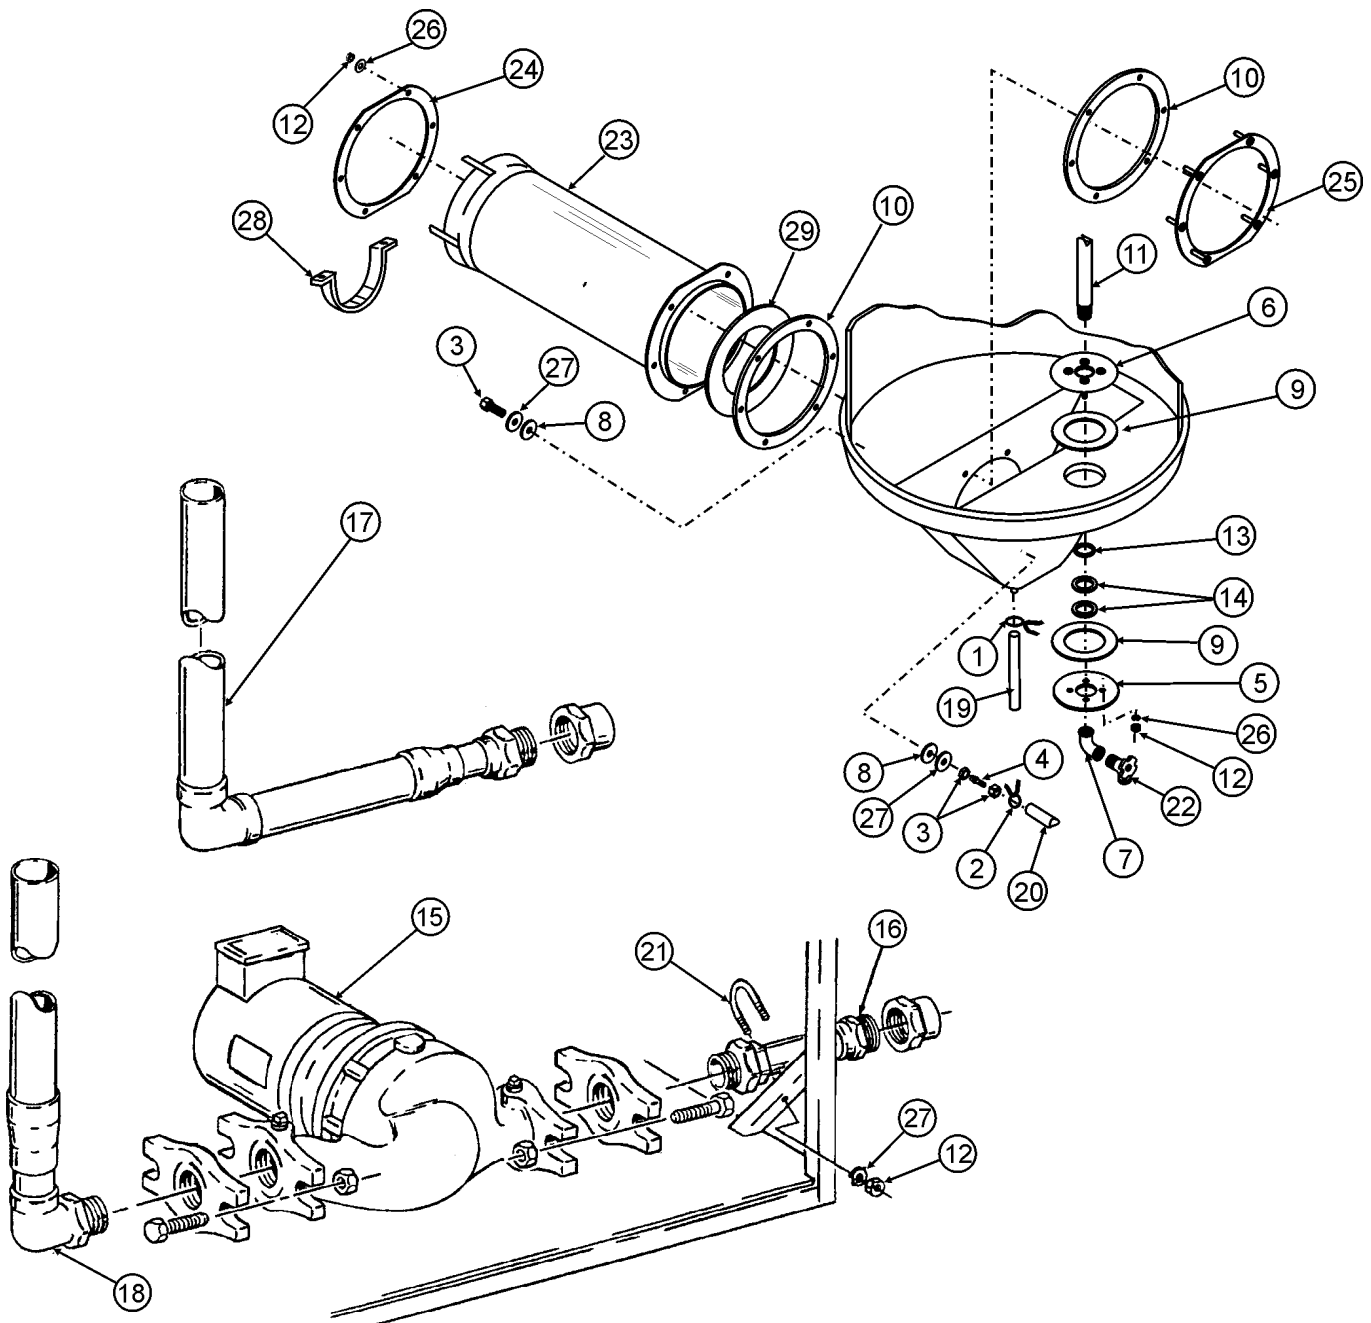

LB/LW 1000 WATERWAYS & COMBUSTION CHAMBER PARTS LIST

Item	Description	Part Number	Item	Description	Part Number
1	Bracket	191602	16	Probe, Inlet Temp	210571
2	Burner and Cone Assembly	191850-2	17	Screw, Machine #8-32/ 3/8" Long, SST	210444
3	Combustion Chamber Assembly	192129-1	18	Screw, Machine #8-32/ 1" Long, SST	191770
4	Connector, Hose	191765	19	Sealer, Silicone (not shown)	191482-1
5	Coupling, Flexible w/Gasket	191780-1	20	Sensor, Flame	210421
6	Cover Outer	210404	21	Spacer Ring	191554-1
7	Gasket, Outer	191563-1	22	Switch, Safety Flow	210176
8	Gasket, Burner	191564-1	23	Tee Assembly	192387
9	Gasket, Inner	191563	24	Tube Assembly, Primary (LW Models)	192388
10	Housing Assembly	191627-4	24	Tube Assembly, Primary (LB Models)	192225
11	Ignitor	192334	25	Tube Assembly, Outlet	210426
12	Insulation, Burner	191618	26	Tube Assembly, Secondary	192386
13	Nut, Manifold	191555-1	27	Washer, Flat #8 SST	191768
14	O-Ring	191556-2	28	Restrictor-Air, Top Cover	191926-1
15	Probe, Outlet Temp./ECO	210572			

LB/LW 1000 EXHAUST, DRAIN & WATER INLET ASSEMBLY PARTS LIST

Item	Description	Part Number	Item	Description	Part Number
1	Clamp, Hose (Large)	191794-1	16	Tube Assembly, Inlet (LW Models)	192308
2	Clamp, Hose (Small)	191794-3	17	Tube Assembly, Primary (LB Models)	192225
3	Connector, Female Bulkhead	191744	18	Tube Assembly, Primary (LW Models)	192388
4	Connector, Port	191745	19	Tubing, Condensate	191746
5	Drain, Flange	191620	20	Tubing, Pressure	191562
6	Drain, Flange Assembly	191625	21	U-Bolt Assembly	191938
7	Elbow	191664	22	Valve Drain	26273
8	Gasket, Blocked Flue	191767	23	Vent Assembly	210494
9	Gasket, Drain	191622	24	Vent Flange	191685-5
10	Gasket, Vent	191683-1	25	Vent Flange Assembly	191686-1
11	Nipple	20373-18	26	Washer, Lock 1/4" Stainless	191771
12	Nut, Hex 1/4"	191769	27	Washer, Flat	191766
13	O-Ring	191556-1	28	Vent Support, Bracket	192194
14	Plate, Drain Seal	191626	29	Vent, Restricting Ring (Series 981, LP)	191923-1
15	Pump Ass'y, Circulator (LW Models)	192203			