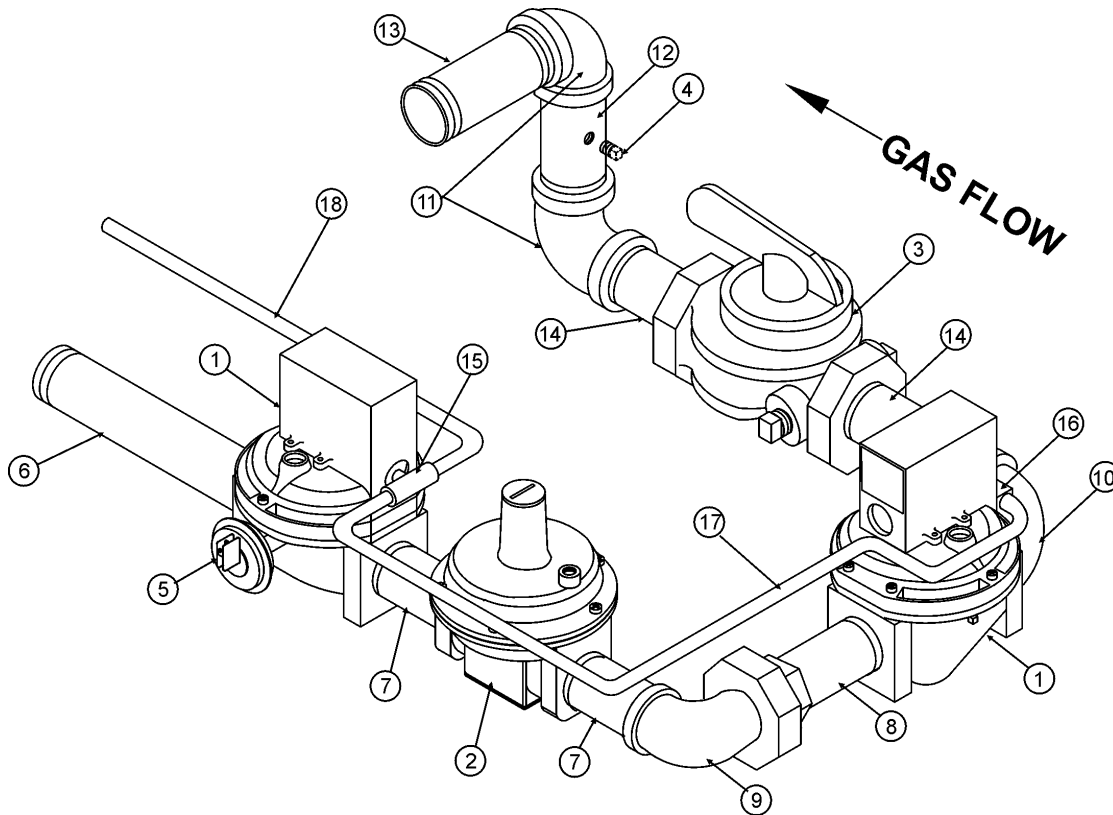

LB/LW 1000 PROPANE GAS TRAIN ASSEMBLY

Item	Description	Part No.	Item	Description	Part No.
1	Valve, Main Gas, LP 981 Series	77780	10	Elbow, 90 Street 1-1/4"	94516
2	Regulator, LP 981 Series	192460	11	Elbow, 90 1-1/4"	192216
3	Valve, Firing	3423-3	12	Nipple, 1-1/4" w/Tapping	86505-32
4	Pipe Plug	3348	13	Nipple, 1-1/4"	86505-6
5	Switch, Low Gas Pressure	191149-3	14	Nipple, 1-1/4"	86505-4
6	Nipple, 1-1/4"	86505-13	15	Tee, 1/8" NPT Branch	192465
7	Nipple, 1-1/4"	86505-2	16	Connector, Angle 1/8"	1578
8	Nipple, 1-1/4"	86505-17	17	Bleeder, Tube	210016
9	Elbow, Union 1-1/4"	86506	18	Bleeder, Tube	192461