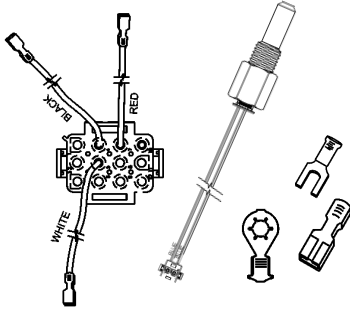

WIRING/HARNESS & PROBES
See page 8