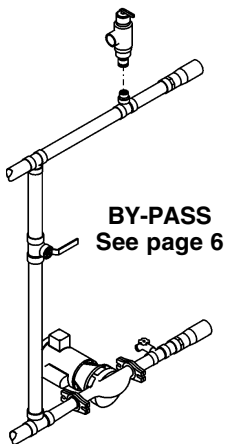

WIRING/HARNESS & PROBES
See page 8

PROPANE GAS TRAIN ASSEMBLY
See page 6

NATURAL GAS TRAIN/BLOWER ASSEMBLY
See page 5

JACKET/FRAME ASSEMBLY
See page 4

WATERWAYS & COMBUSTION CHAMBER
See page 2

CONTROL BOARD
See page 7

LB/LW 1000 WATERWAYS & COMBUSTION CHAMBER PARTS LIST

Item	Description	Part Number	Item	Description	Part Number
1	Bracket	191602	16	Probe, Inlet Temp	210571
2	Burner and Cone Assembly	191850-2	17	Screw, Machine #8-32/ 3/8" Long, SST	210444
3	Combustion Chamber Assembly	192129-1	18	Screw, Machine #8-32/ 1" Long, SST	191770
4	Connector, Hose	191765	19	Sealer, Silicone (not shown)	191482-1
5	Coupling, Flexible w/Gasket	191780-1	20	Sensor, Flame	210421
6	Cover Outer	210404	21	Spacer Ring	191554-1
7	Gasket, Outer	191563-1	22	Switch, Safety Flow	210176
8	Gasket, Burner	191564-1	23	Tee Assembly	192387
9	Gasket, Inner	191563	24	Tube Assembly, Primary (LW Models)	192388
10	Housing Assembly	191627-4	24	Tube Assembly, Primary (LB Models)	192225
11	Ignitor	192334	25	Tube Assembly, Outlet	210426
12	Insulation, Burner	191618	26	Tube Assembly, Secondary	192386
13	Nut, Manifold	191555-1	27	Washer, Flat #8 SST	191768
14	O-Ring	191556-2	28	Restrictor-Air, Top Cover	191926-1
15	Probe, Outlet Temp./ECO	210572			