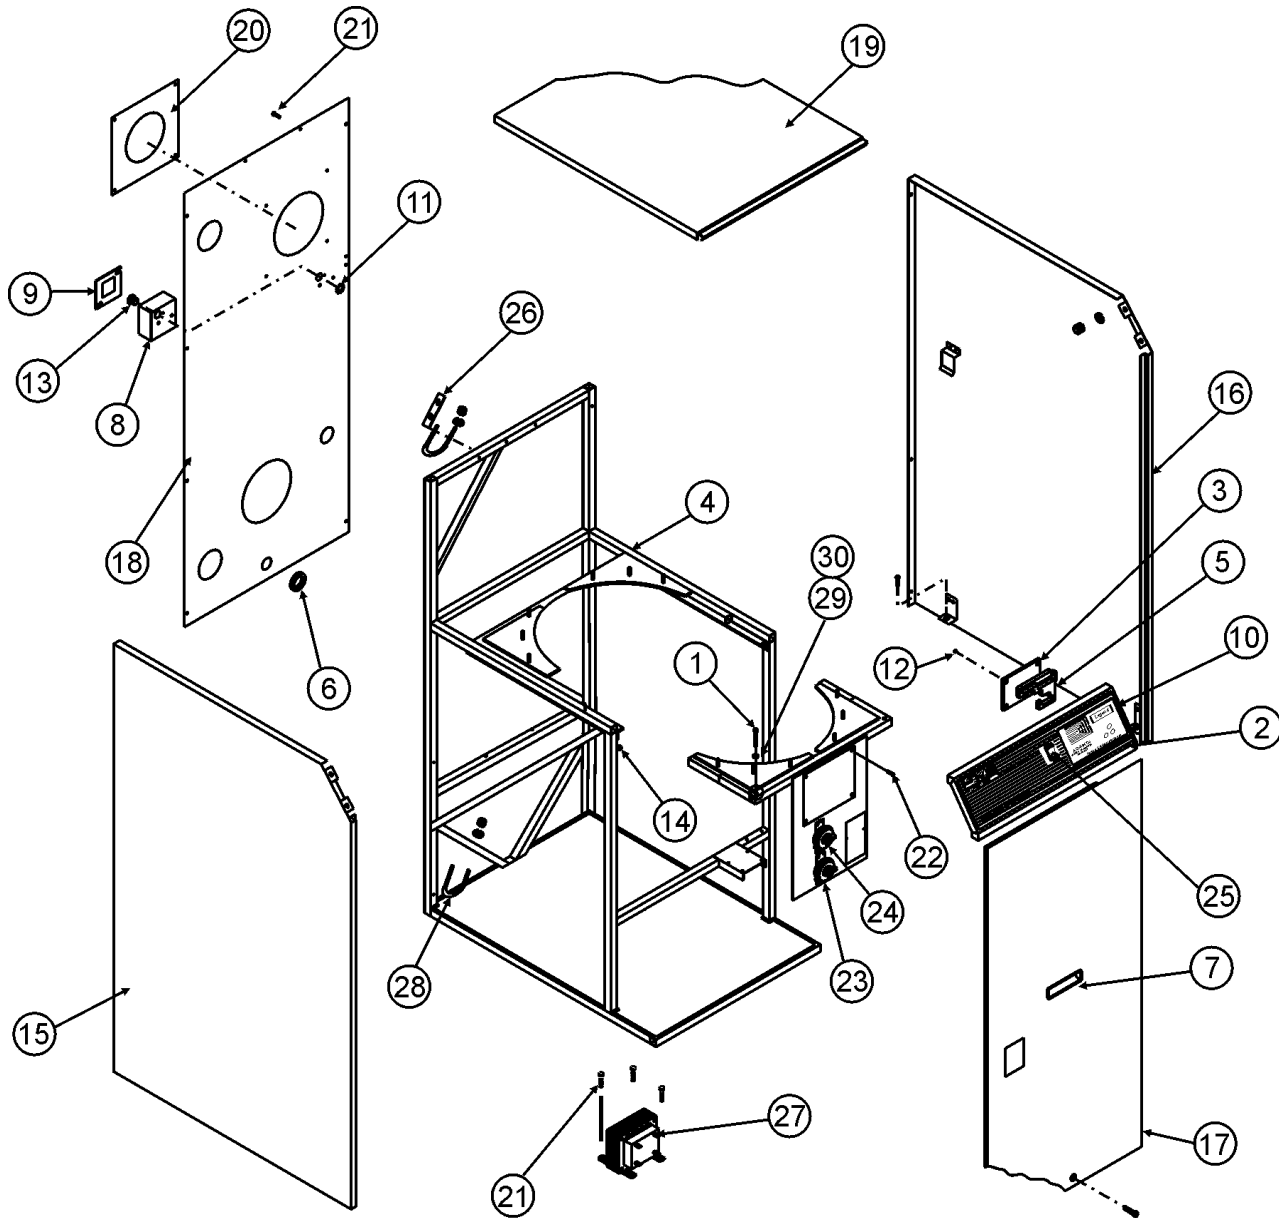

LB/LW 1000 JACKET/FRAME ASSEMBLY

Item	Description	Part No.	Item	Description	Part No.
1	Bolt Machine 5/16" - 18"	191358-2	17	Panel, Lower Front	191805-1
2	Control Panel Assembly	210601	18	Panel, Rear (Natural)	192191
3	Display Board	210219		Panel, Rear (Propane)	210020
4	Frame Assembly	210501	19	Panel, Top Cover	191609-1
5	Gasket, Display	210130	20	Plate, Rear Cover	210214
6	Grommet	97951	21	Screw, Hex Head 5/16"	210125
7	Handle	191802	22	Screw, Hex Head #6 -32	210206
8	Junction Box Assembly	190438-1	23	Switch, Blower Prover	191666
9	Junction Box Cover	2233	24	Switch, Blocked Flue	191667
10	Label, Control Panel	210561-1	25	Switch, Rocker	191665-1
11	Locknut, Star	1953	26	Support Bracket (Propane Only)	210017
12	Locknut #6 -32	210207	27	Transformer (100VA)	210449
13	Nipple, Chase	41994	28	U - Bolt Assembly (Waterway)	191938
14	Nut, Lock Hex 5/16" - 18"	97896	29	Washer, Flat	191359
15	Panel Assembly, Left Side	191796-3	30	Washer, Lock	191480
16	Panel Assembly, Right Side	191796-2	31	Switch, Relay	211546