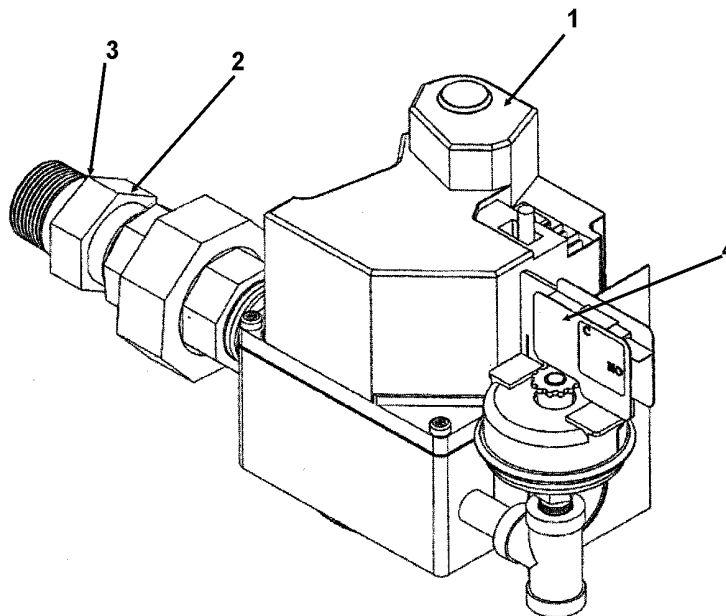

A.O. Smith
Water Heaters

A.O. Smith Water Heater Parts Fulfillment • phone: 1-800-433-2545 • www.hotwater.com

GAS VALVE ASSEMBLY - MODELS 120/A

Item	Description	BTH 120/A 100	BTH 120/A 101
1.....	Gas Valve	9004535205	9004536205
2.....	Orifice	9006259015	9006257015
3.....	Orifice Holder	9006094215	9006094215
4.....	Switch-Low Gas Pressure	9006256015	9006255015

GAS VALVE ASSEMBLY - MODELS 150/A

Item	Description	BTH 150/A 100	BTH 150/A 101
1.....	Gas Valve	9006283005	9006284005
2.....	Orifice	9006260015	9006258015
3.....	Orifice Holder	9006094215	9006094215
4.....	Switch-Low Gas Pressure	9006256015	9006255015