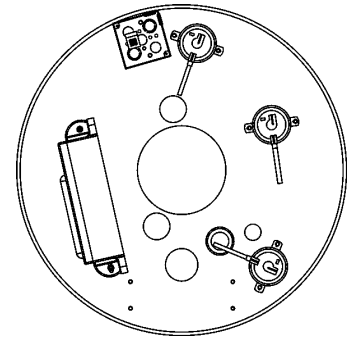

DISPLAY CONTROL ASSEMBLY
See Page 2

BTH CYCLONE Xi - MODEL BTH-120/A-250/A
See Page 2

INNER COVER CONTROL ASSEMBLY
See Page 3

BLOWER/BURNER ASSEMBLY
See Page 4 & 5

GAS VALVE(S)
See Page 6

ELECTRONIC ANODE
See Page 7

Item	Description	BTH 120/A 100/101	BTH 150/A 100/101	BTH 199/A 100/101	BTH 250/A 100/101
1	Cleanout Gasket	9004099015	9004099015	9004099015	9004099015
2	Cleanout Plate	9004098005	9004098005	9004098005	9004098005
3	T & P Valve	9005903205	9005903205	9005903205	9005903205
4	Lower Probe	9006242015	9006242015	9006242015	9006242015