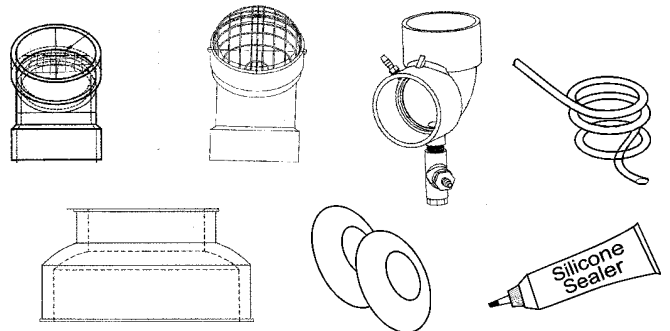

EXHAUST ELBOW ASSEMBLY - VENT KIT ASSEMBLY
See Page 7

A.O. Smith Water Heater Parts Fulfillment • phone: 1-800-433-2545 • www.hotwater.com