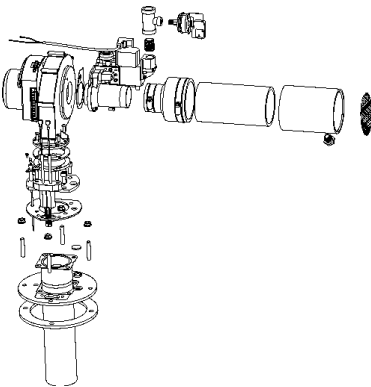

DISPLAY CONTROL ASSEMBLY
See Page 2

BTH CYCLONE Xi - MODEL BTH-120/A-250/A
See Page 2

INNER COVER CONTROL ASSEMBLY
See Page 3

BLOWER/BURNER ASSEMBLY
See Page 4 & 5

GAS VALVE(S)
See Page 6

ELECTRONIC ANODE
See Page 7

Item	Description	BTH 120/A 100/101	BTH 150/A 100/101	BTH 199/A 100/101	BTH 250/A 100/101
1	Cleanout Gasket	9004099015	9004099015	9004099015	9004099015
2	Cleanout Plate	9004098005	9004098005	9004098005	9004098005
3	T & P Valve	9005903205	9005903205	9005903205	9005903205
4	Lower Probe	9006242015	9006242015	9006242015	9006242015