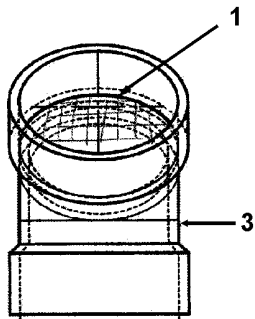

EXHAUST CONNECTOR ASSEMBLY - MODELS 120/A - 250/A

BTH 120/A - 250/A
100 / 101

Item	Description	Part Number
1	Exhaust Connector	9006157205
2	Exhaust Elbow Assembly	9006261005
*2	Exhaust Elbow Assembly (Canada)	9006332005
3	Tubing-Condensate	9006110215

*Effective July 1, 2008

VENT KIT ASSEMBLY - MODELS 120/A - 250/A

BTH 120/A - 250/A
100 / 101

Item	Description	Part Number
1	Exhaust Screen	9006027015
2	Intake-Screen Collar Assembly	182162-000
3	PVC 45 Degree Elbow	181901-000
3	PVC 45 Degree Elbow (Canada)	197868-000
4	Silicone	9004366105
5	Wall Plate	9004364105

ELECTRONIC ANODE ASSEMBLY - MODELS 120/A - 250/A

BTH 120/A
100 / 101

BTH 150/A, 199/A, 250/A
100 / 101

Item	Description	Part Number
1	Electronic Anode	9006246005
2	Electronic Anode	9006247005

A.O. Smith
Water Heaters

A.O. Smith Water Heater Parts Fulfillment • phone: 1-800-433-2545 • www.hotwater.com