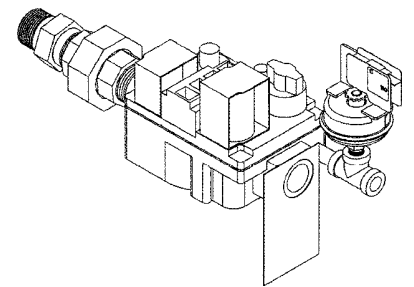

DISPLAY CONTROL ASSEMBLY
See Page 2

BTH CYCLONE Xi - MODEL BTH-120/A-250/A
See Page 2

INNER COVER CONTROL ASSEMBLY
See Page 3

BLOWER/BURNER ASSEMBLY
See Page 4 & 5

GAS VALVE(S)
See Page 6

ELECTRONIC ANODE
See Page 7