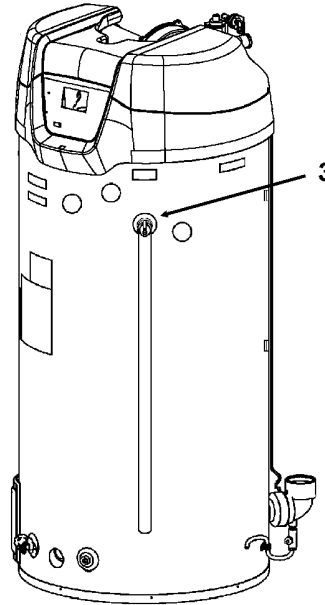

BTH CYCLONE Xi 120/A - 250/A CLEANOUT ASSEMBLY / TEMPERATURE & PRESSURE VALVE

Item	Description	BTH 120/A 100/101	BTH 150/A 100/101	BTH 199/A 100/101	BTH 250/A 100/101
1	Cleanout Gasket	9004099015	9004099015	9004099015	9004099015
2	Cleanout Plate	9004098005	9004098005	9004098005	9004098005
3	T & P Valve	9005903205	9005903205	9005903205	9005903205
4	Lower Probe	9006242015	9006242015	9006242015	9006242015

Standard hardware items may be purchased locally.

BTH CYCLONE Xi 120/A - 250/A - DISPLAY CONTROL ASSEMBLY

Item	Description	BTH 120/A 100/101	BTH 150/A 100/101	BTH 199/A 100/101	BTH 250/A 100/101
1	BTH Display Overlay	9006239005	9006239005	9006239005	9006239005
2	Display Band	9006270005	9006270005	9006270005	9006270005
3	Display Band Mount	9006271015	9006271015	9006271015	9006271015
4	On/Off Switch	9005929215	9005929215	9005929215	9005929215
5	Splatter Shield	197763-000	197763-000	197763-000	197763-000
6	Switch Wire Connection	197758-000	197758-000	197758-000	197758-000
7	User Interface Module - UIM	9006240005	9006240005	9006240005	9006240005