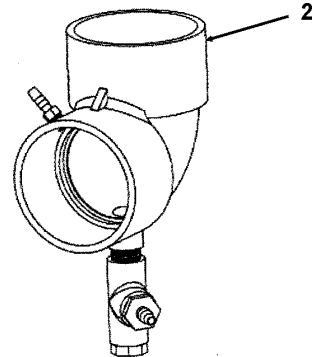

EXHAUST CONNECTOR ASSEMBLY - MODELS 120/A - 250/A

BTH 120/A - 250/A
100 / 101

Item	Description	Part Number
1	Exhaust Connector	9006157205
2	Exhaust Elbow Assembly	9006261005
*2	Exhaust Elbow Assembly (Canada)	9006332005
3	Tubing-Condensate	9006110215

*Effective July 1, 2008

VENT KIT ASSEMBLY - MODELS 120/A - 250/A

BTH 120/A - 250/A
100 / 101

Item	Description	Part Number
1	Exhaust Screen	9006027015
2	Intake-Screen Collar Assembly	182162-000
3	PVC 45 Degree Elbow	181901-000
3	PVC 45 Degree Elbow (Canada)	197868-000
4	Silicone	9004366105
5	Wall Plate	9004364105