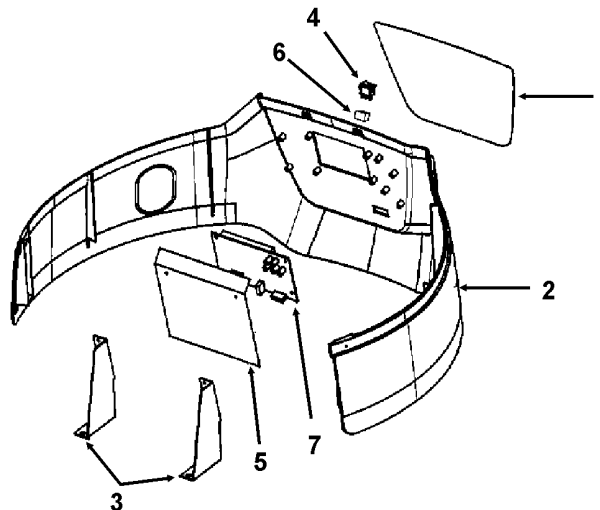

A.O. Smith
Water Heaters

A.O. Smith Water Heater Parts Fulfillment • phone: 1-800-433-2545 • www.hotwater.com