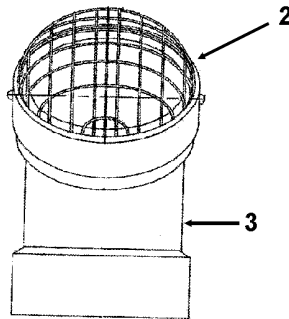

GAS VALVE ASSEMBLY - MODELS 150/A

Item	Description	BTH 150/A 100	BTH 150/A 101
1.....	Gas Valve	9006283005	9006284005
2.....	Orifice	9006260015	9006258015
3.....	Orifice Holder	9006094215	9006094215
4.....	Switch-Low Gas Pressure	9006256015	9006255015

A.O. Smith
Water Heaters

A.O. Smith Water Heater Parts Fulfillment • phone: 1-800-433-2545 • www.hotwater.com

EXHAUST CONNECTOR ASSEMBLY - MODELS 120/A - 250/A

BTH 120/A - 250/A
100 / 101

Item	Description	Part Number
1	Exhaust Connector	9006157205
2	Exhaust Elbow Assembly	9006261005
*2	Exhaust Elbow Assembly (Canada)	9006332005
3	Tubing-Condensate	9006110215

*Effective July 1, 2008

VENT KIT ASSEMBLY - MODELS 120/A - 250/A

BTH 120/A - 250/A
100 / 101

Item	Description	Part Number
1	Exhaust Screen	9006027015
2	Intake-Screen Collar Assembly	182162-000
3	PVC 45 Degree Elbow	181901-000
3	PVC 45 Degree Elbow (Canada)	197868-000
4	Silicone	9004366105
5	Wall Plate	9004364105