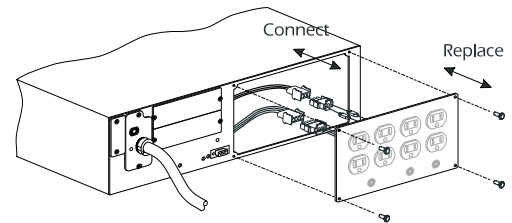

### Safety

**Qualified service personnel must perform installation.**

**Ensure that the UPS is off and disconnected from utility power. The exposed electrical terminals will be energized if the UPS is on or connected to utility power during the following procedure.**

### Installation

Note: Illustrations in this document may differ slightly from the actual hardware.

1. Unpack and inspect the accessory receptacle plate. Notify the carrier and dealer if there is damage. Recycle the packaging or dispose of it properly.
2. Prepare the UPS for installation. Shut down and unplug all connected loads.
3. Turn off the UPS. Disconnect the UPS from utility power.
4. Unscrew the receptacle plate at the rear of the UPS. *See figures below.*
5. Pull the plate out gently so that the in-line connectors are accessible.
6. Press the locking tabs on the sides of the connectors and pull the connectors apart. Do not pull on the wires. Set aside the old plate.
7. Align the new receptacle plate behind the UPS.
8. Match the corresponding connectors and snap together. *See figures below.*
9. Replace the receptacle plate and screws. *See figures below.*
10. Connect the UPS to utility power. Connect the loads. Turn on the UPS.

**Figure 1:**  
**Tower UPS and plate configuration**

**Figure 2:**  
**5U rack-mount UPS and plate configuration**

**Figure 3:**  
**Alternate 2U/3U rack-mount UPS and plate configuration**