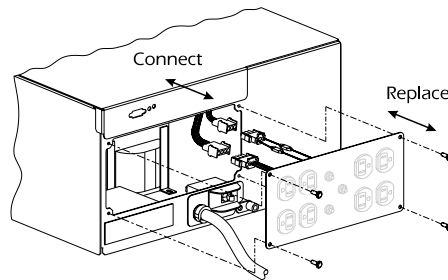

### Installation

Note: Illustrations in this document may differ slightly from the actual hardware.

1. Unpack and inspect the accessory receptacle plate. Notify the carrier and dealer if there is damage. Recycle the packaging or dispose of it properly.
2. Prepare the UPS for installation. Shut down and unplug all connected loads.
3. Turn off the UPS. Disconnect the UPS from utility power.
4. Unscrew the receptacle plate at the rear of the UPS. *See figures below.*
5. Pull the plate out gently so that the in-line connectors are accessible.
6. Press the locking tabs on the sides of the connectors and pull the connectors apart. Do not pull on the wires. Set aside the old plate.
7. Align the new receptacle plate behind the UPS.
8. Match the corresponding connectors and snap together. *See figures below.*
9. Replace the receptacle plate and screws. *See figures below.*
10. Connect the UPS to utility power. Connect the loads. Turn on the UPS.

**Figure 1:**  
**Tower UPS and plate configuration**

**Figure 2:**  
**5U rack-mount UPS and plate configuration**

**Figure 3:**  
**Alternate 2U/3U rack-mount UPS and plate configuration**