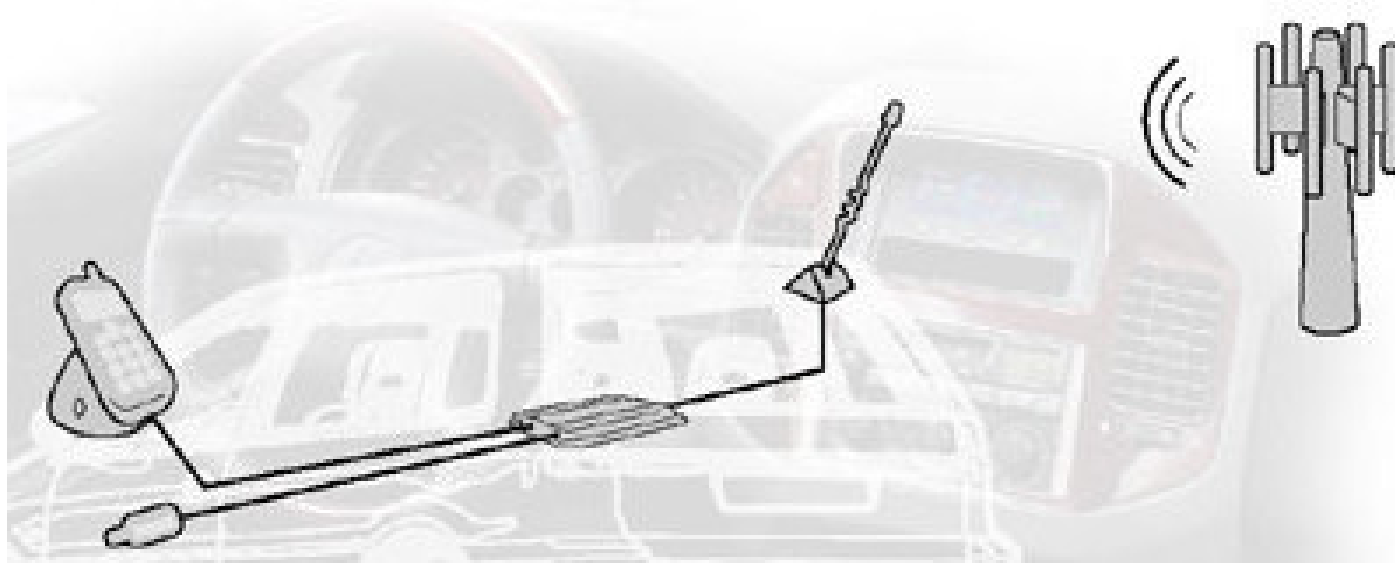

APM CO., LTD

iDEN/CDMA/GSM/PCS/Car Amplifier

Vehicle 30 series

Features

- Extend cellphone communication range when driving
- Reduce radiation from cell phone, helpful for human health
- Extend lifespan of cell phone battery
- Built-in AGC, free of interference, no crash sound
- Suitable for any cell phone whether stubby or hidden antenna
- One time install, the sensing antenna attach to the phone holder or leather case surface
- 4 systems in 1 booster [CDMA, TDMA, GSM 850, Analog in CDMA model.]

MECHANICAL PART

Size Dimensions	3.3 * 10.6 * 16.5 cm [H*W*D] ; 1.3 * 4.2 * 6.5 in				
RF Connector	Outdoor ANT side : FME [M] ; Indoor ANT side : TNC [F]				
Weight	0.5 kg [approx]				
Case	Alley aluminum				
Installation	In the car trunk or under the seat				
Accessories	3m Cigar jack power cord or tip wire; RG58 coaxial cable				
Fastening	4 screw holes				