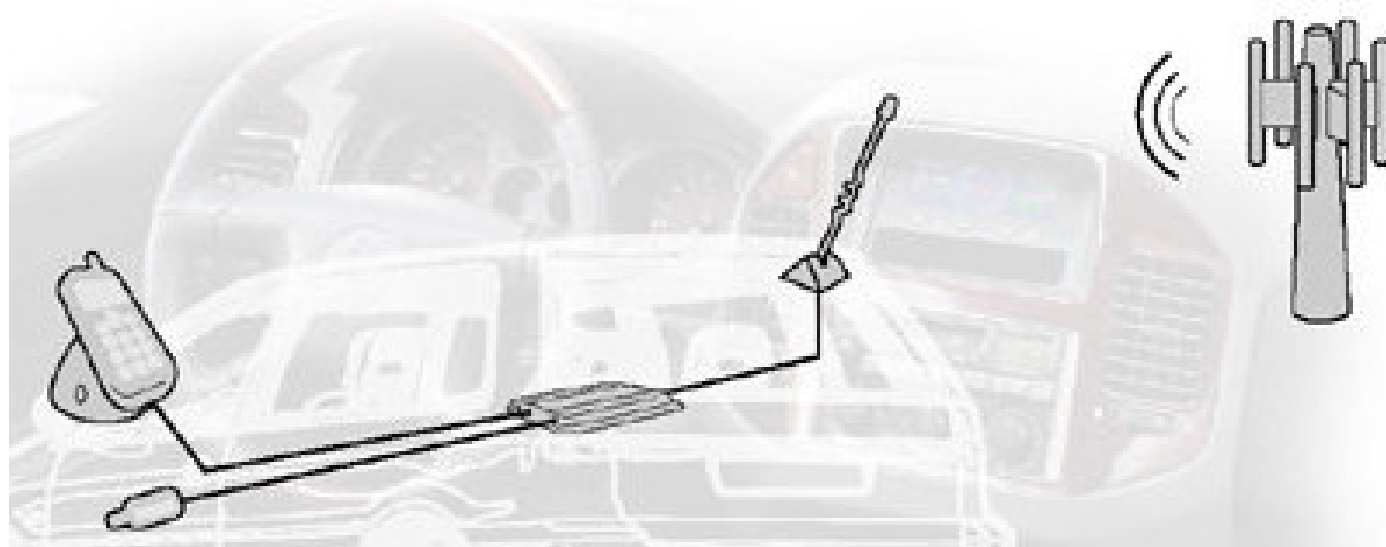

APM CO., LTD

iDEN/CDMA/GSM/PCS/Car Amplifier

Vehicle 20 series

Features

- Extend cell phone communication range when driving
- No radiation power from cell phone, helpful for human health
- Extend lifespan of cell phone battery
- Built-in AGC, free of interference, no crash sound
- Reverse V.S.W.R. protected circuit
- 4 systems in 1 booster [CDMA, TDMA, GSM 850, Analog in CDMA model.], PCS bypass [option]

MECHANICAL PART

Size Dimensions		3.3 * 10.6 * 14.5 cm [H*W*D] ; 1.3 * 4.2 * 5.7 in			
RF Connector		Outdoor ANT side : FME [M] ; Indoor ANT side : TNC [F]			
Weight		0.5 kg [approx]			
Case		Alley aluminum			
Installation		In the car trunk or under the seat			
Accessories		3m Cigar jack power cord or tip wire; RG58 coaxial cable			
Fastening		4 screw holes			