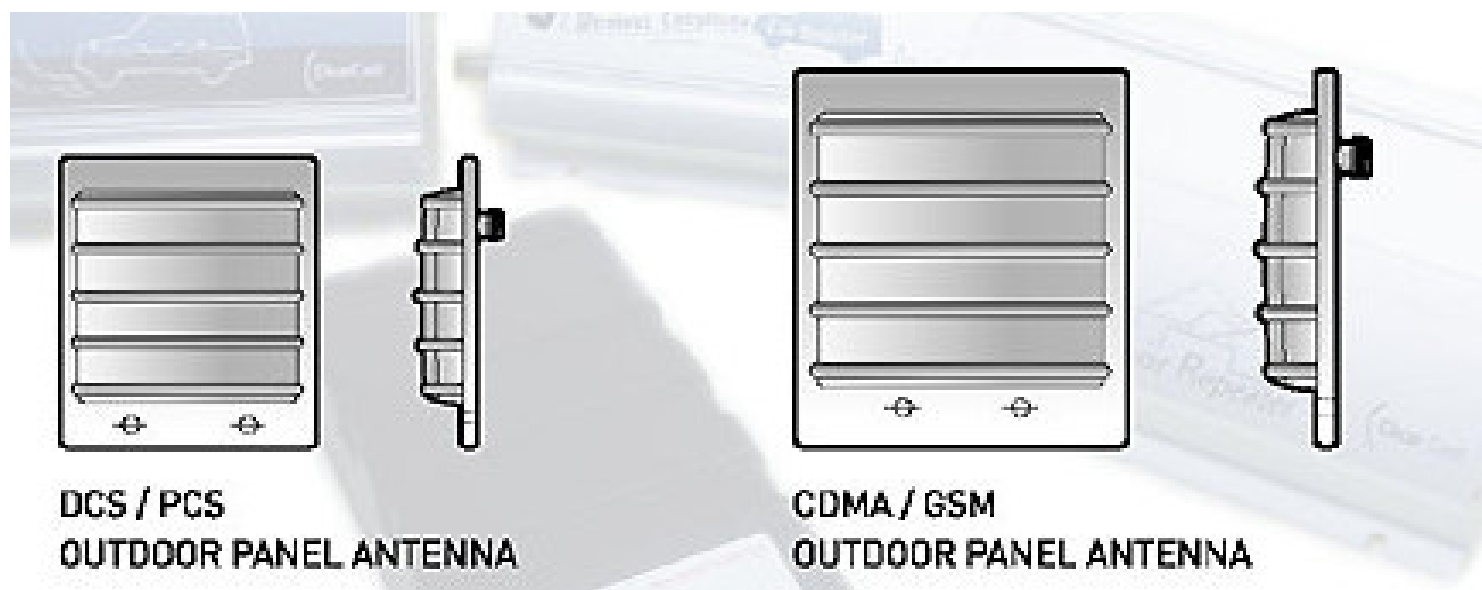

APM CO., LTD

iDEN/CDMA/GSM/DCS/PCS

Panel Antennas

**DCS / PCS
OUTDOOR PANEL ANTENNA**

**CDMA / GSM
OUTDOOR PANEL ANTENNA**

Specifications

Model No.	PA-C8	PA-G8	PA-D8	PA-P8
System	iDEN / CDMA	GSM	DCS	PCS
Frequency Range	806-894 MHz	890-960 MHz	1710-1880 MHz	1850-1990 MHz
V.S.W.R.	$\leq 2.0:1$	$\leq 2.0:1$	$\leq 2.0:1$	$\leq 2.0:1$
Polarization	Vertical	Vertical	Vertical	Vertical
Gain	8.0dBi	8.0dBi	8.0dBi	8.0dBi
Impedance	50 ohm [adaptable to 75 ohm by N-F RF Adaptor]	50 ohm [adaptable to 75 ohm by N-F RF Adaptor]	50 ohm [adaptable to 75 ohm by N-F RF Adaptor]	50 ohm [adaptable to 75 ohm by N-F RF Adaptor]
Size Dimensions	22.8*19.3*3.9cm [HxWxD]	22.8*19.3*3.9cm [HxWxD]	17.3*15.3*3.2cm [HxWxD]	17.3*15.3*3.2cm [HxWxD]