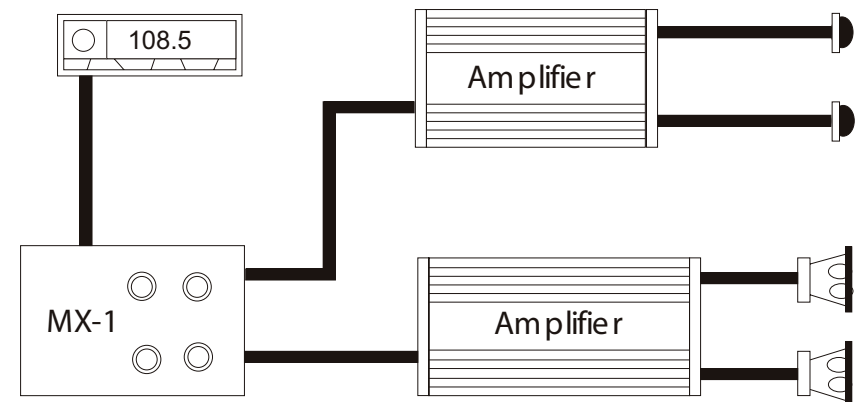

Specifications

S/N Ratio	Low pass : 105 dB High pass : 119 dB
T.H.D.	0.0026%
Stereo Separation	Low pass : 78 dB High pass : 75 dB
Input Type	RCA
Maximum Input Level	4V
Maximum Output Level	8V
Input Impedance	39KΩ
Output Impedance	56Ω
Crossover Frequency	X1 : 55Hz~600Hz X10 : 550Hz~ 6KHz
Dimensions	6-1/3" x 1-1/2" x 4-3/4" L x H x D

Caution:

Continuous exposure to excessive sound pressure levels may cause permanent hearing loss. ARC AUDIO asks that you use common sense when setting volume levels.

Applications

EXAMPLE 1

EXAMPLE 2