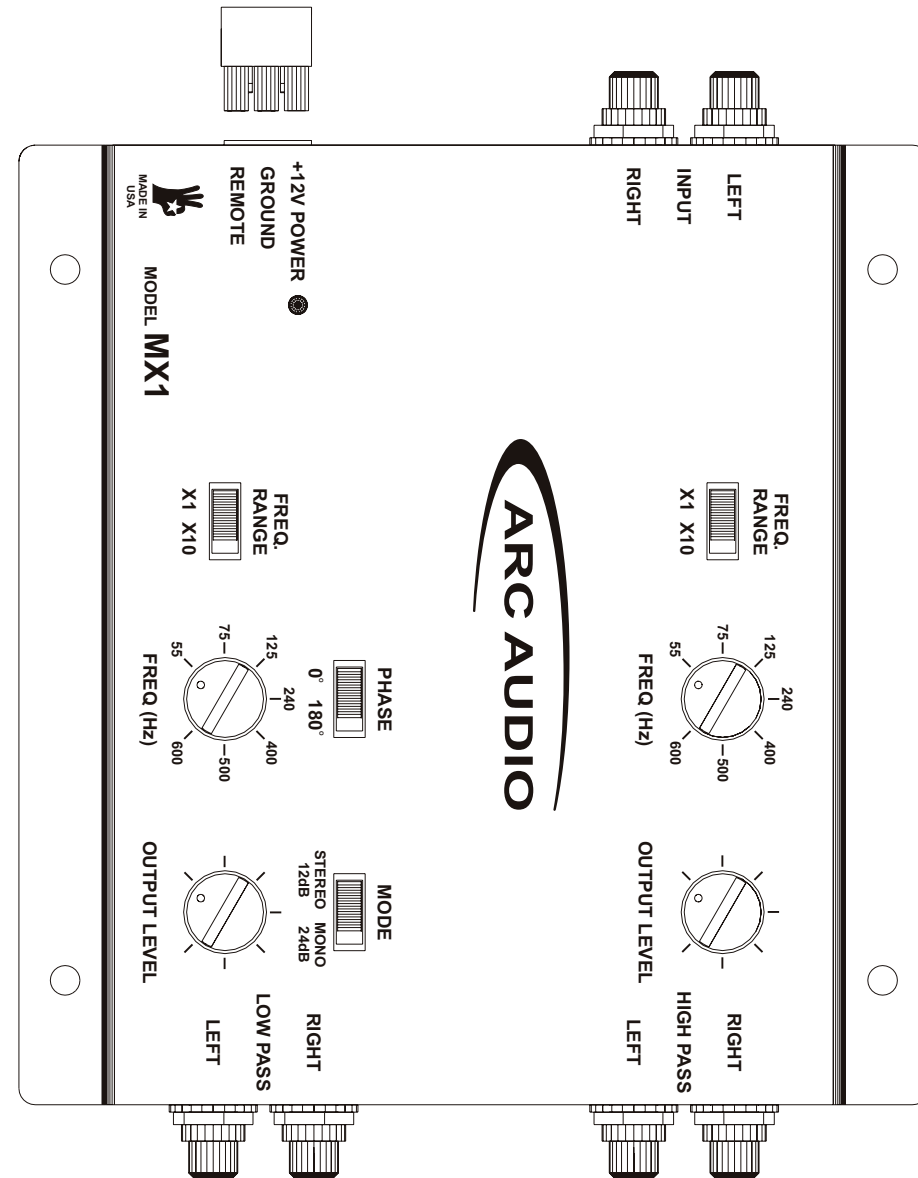

Functional Diagram

Notes

- When mono switch is selected the low pass output automatically switch to 24dB slope.
- Use two pieces of MX1 can be configured as a three way active crossover. (take the high pass output signal from #1 MX1 and feed into the input of #2 MX1)
- Each output have an independent output level control.

Controls