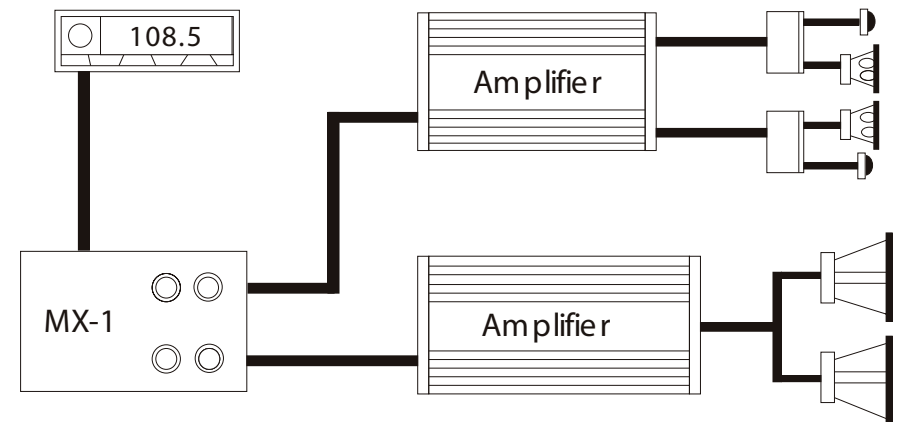

Specifications

S/N Ratio	Low pass : 105 dB High pass : 119 dB
T.H.D.	0.0026%
Stereo Separation	Low pass : 78 dB High pass : 75 dB
Input Type	RCA
Maximum Input Level	4V
Maximum Output Level	8V
Input Impedance	39KΩ
Output Impedance	56Ω
Crossover Frequency	X1 : 55Hz~600Hz X10 : 550Hz~ 6KHz
Dimensions	6-1/3" x 1-1/2" x 4-3/4" L x H x D

Caution:

Continuous exposure to excessive sound pressure levels may cause permanent hearing loss. ARC AUDIO asks that you use common sense when setting volume levels.

Applications

EXAMPLE 1