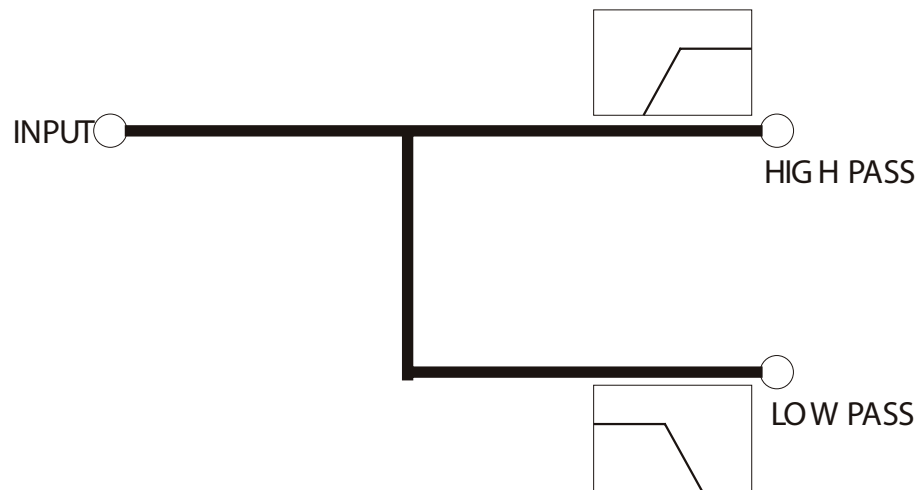

**MX-1**

Manual

MADE IN USA

What is the Mx1 ?

Thank you for purchasing a ARC AUDIO product ! The MX1 is an extremely flexible dual output electronic crossover. Each output has its own crossover frequency adjustment. The configurations are Low pass and high pass filter with high quality gold plated RCA sockets for input and output.

### Key Features

- 2 Way Active Crossover.
- Independently Adjustable Crossover Points ( Fine tuning).
- Phase 0° or 180° Selectable for Low Pass Filter.
- Selectable 12dB (Stereo) or 24dB Slope(Mono) for Low Pass Filter.
- Dual Frequency Range 55Hz~600Hz or 550Hz~ 6KHz for Low Pass and High Pass.

## Notes

- When mono switch is selected the low pass output automatically switch to 24dB slope.
- Use two pieces of MX1 can be configured as a three way active crossover. (take the high pass output signal from #1 MX1 and feed into the input of #2 MX1 )
- Each output have an independent output level control.