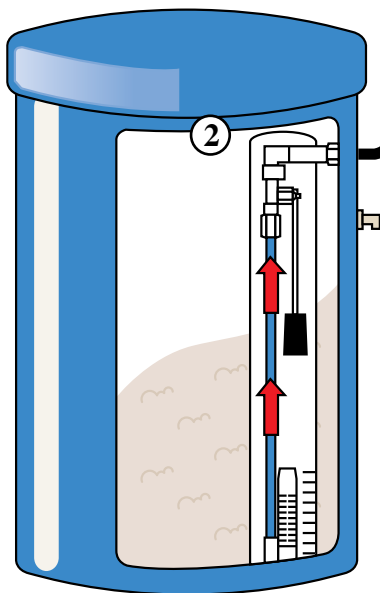

HELLENBRAND™

S E R I E S H - 1 0 0

Water Conditioning System

- Solid State Controller
- 12-Volt Operation
- Meter Demand
- Variable Reserve
- Adjustable Cycles
- Non-Corrosive Noryl™ Valve Body

Brine Tank