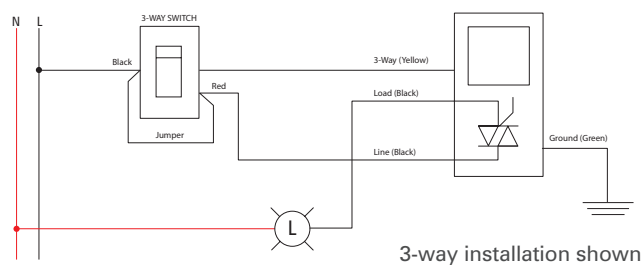

INSTALLATION