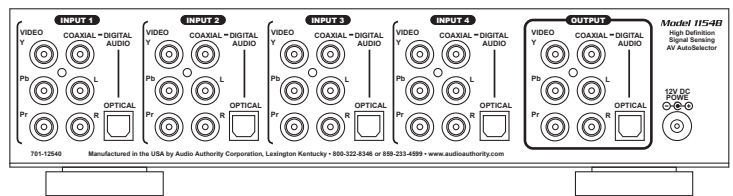

High Definition Audio/Video Source Selector

- Expands the TV's video input capacity
- Expands the receiver's digital audio capacity
- Automatically selects the active audio input
- Switches component video, analog audio, and digital audio (optical and coaxial)
- Converts optical and coaxial signals automatically

The Model 1154B is Audio Authority's premiere 4-in, 1-out AutoSelect™ switcher for home theater systems. The 1154B is designed to switch high definition component video up to 1080p and audio signals including stereo (analog), digital coaxial, and digital optical audio, all delivered to the viewer with their original vividness, brightness, and clarity. The 1154B includes automatic cross-conversion between digital audio formats, outputting both, and a defeatable AutoSelect logic automatically chooses the active source. Manual control is available via IR remote with discretes (included) or touch-sensitive front panel.

1154B rear panel

SPECIFICATIONS:

Video Parameters

Video Signal Type:	Component (YPbPr)
Video Resolution Formats:	480i/p, 540i/p, 720p, 1080i/p
Input/Output Impedance:	75 ohms
Input Ground Isolation:	No
Gain:	1
Gain Accuracy:	2%
3dB Bandwidth:	120MHz
Input Coupling:	AC
S/N Ratio:	60dB

Agency Approvals:	FCC, CE
DC Input Connector:	5.5 X 2.1mm
DC Input Voltage/Polarity:	12V/Center positive
Max DC Input Current:	100mA
Power Supply:	571-013/571-001
Size (H-W-D, inches):	2.5 x 11 x 6.5
Warranty:	One Year Replacement
Agency Approvals:	FCC, CE
Accessories Included:	IR Remote with batteries