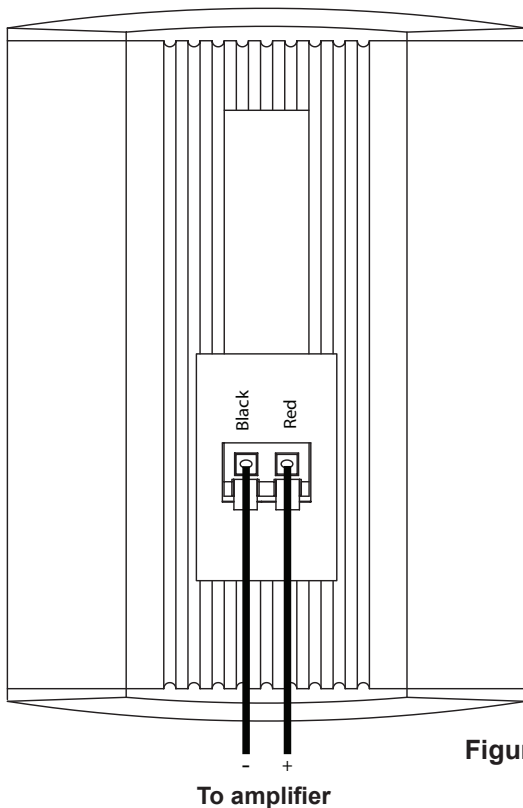

Connecting the Speakers to Your Audio System

The LS425/445 speakers have convenient color coded spring terminals that will accept 16-12 gauge speaker wire. After stripping the ends of your speaker wire, press open the terminal tab to reveal the eye. Thread the wire into the eye and release the tab.

Speaker wire is usually coded to maintain proper system phasing. This can be by color coding, or one conductor may have a printed marking or a rib along one edge that will not be found on the other. You must carefully observe that the positive terminal of the speaker output on your amplifier is connected to the positive terminal of the LS425/445 speaker. Likewise, the negative terminal of the amplifier's speaker output should be connected to the negative terminal of the LS425/445 speaker (Fig. 2).