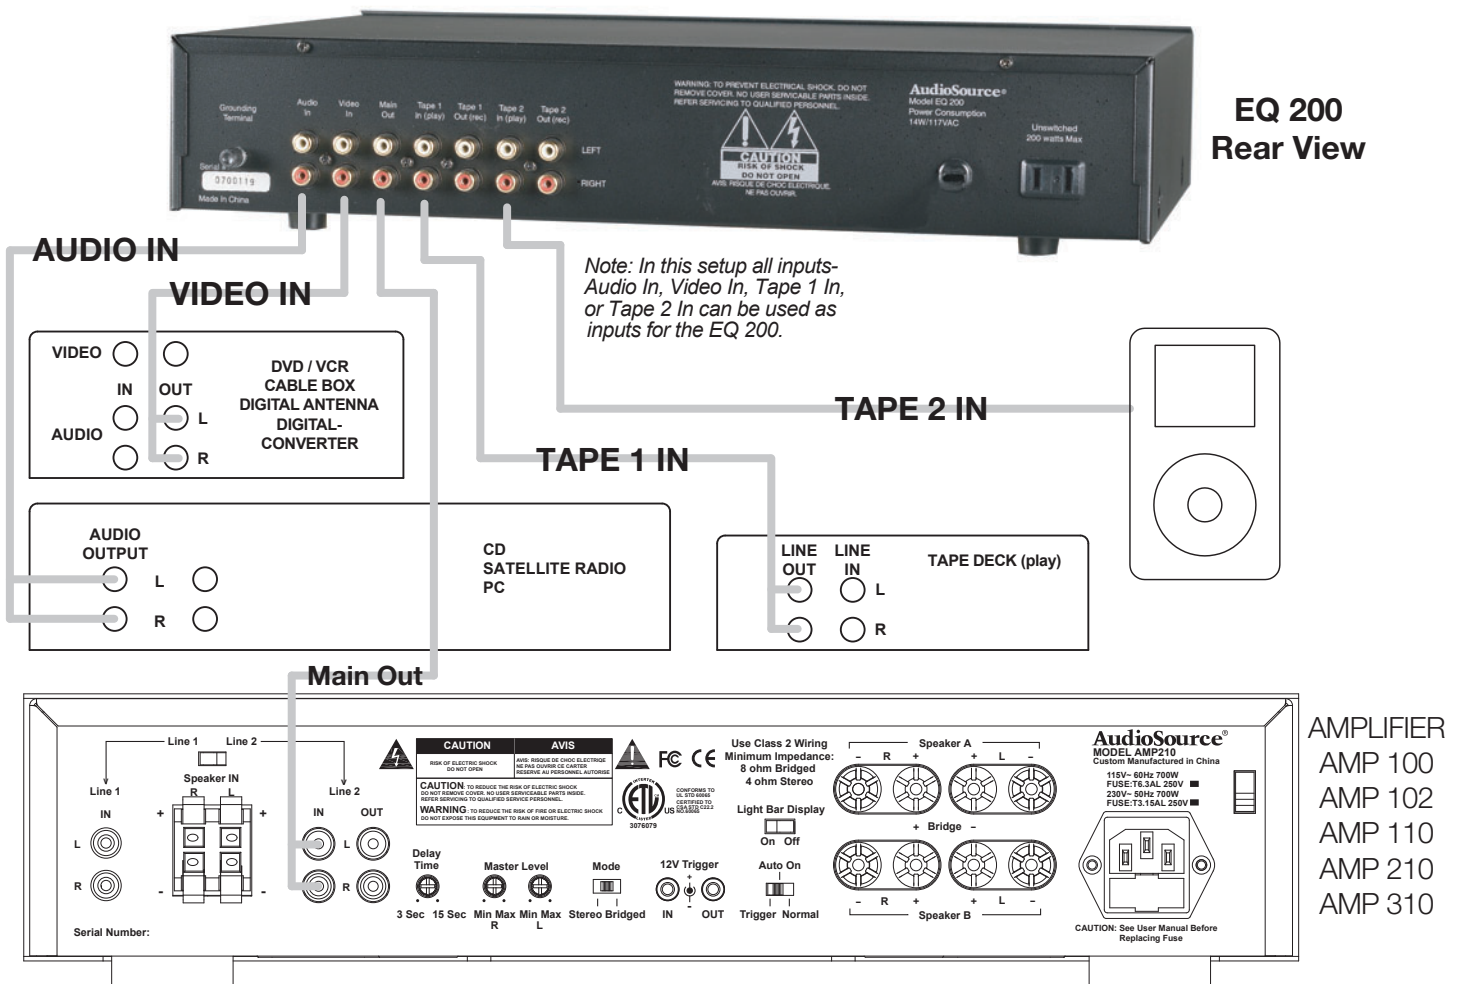

# The AudioSource EQ 200 as a Pre-Amplifier: Connecting the EQ 200 to Multiple Sources and an Amplifier

The EQ 200 can be used in place of a pre-amplifier to connect several devices to an amplifier, with the added benefit of full spectrum equalization for all your audio sources. This setup does not make use of any "tape loops" and does not include a receiver.

The schematic below is for connecting the EQ 200 to several music sources: MP3, PC, Satellite Radio, CD, or TAPE with the output being sent to an amplifier. Any input on the EQ 200 can be used for any source device listed in any order of arrangement. The chart shows which front panel controls to activate according to which EQ input you are using. Your set up may vary.

When making or changing connections, it is always wise to unplug the power cords of your components – or at least make sure the power is "Off", so you won't hear any unexpected "pops" during connection of cables.

## EQ 200 Front View

Note: A green oval indicates a green LED light in the button.  
Red ovals indicate a red LED light in the button.  
Buttons show a green LED light when pushed in, and red LED light when not pushed in.