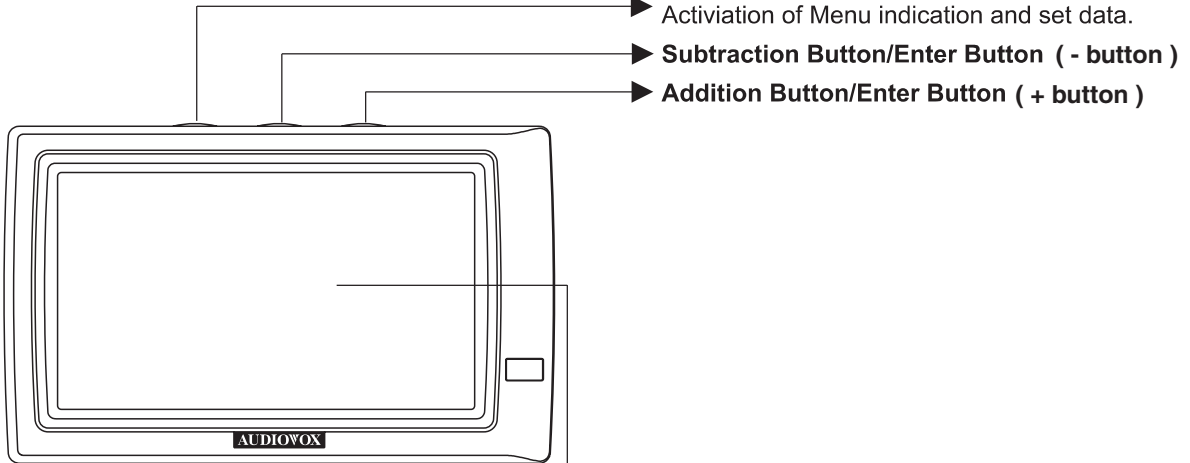

■ AUX Cable

(External VCR device connection wire)

- 1) Type of Cable : Two RCA to One Stereo Cable.

OSD Menu Structure

■ Monitor Panel Control

<TOP VIEW>

CVBS MENU

RGB(Navigation) MENU

SETUP MENU

On Screen
Display (OSD)
Indicator

On Screen Display

This page describes the function of the control keys and the OSD menu structure.

The relevant menu (video or nav) will be detected automatically, depending on the input mode given by the display control line or by VCR-connector.