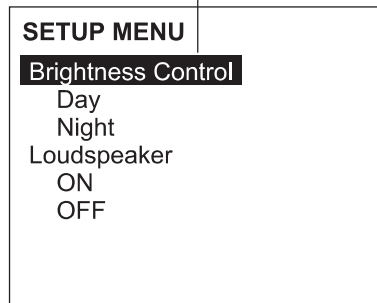

■ AUX Cable

(External VCR device connection wire)

- 1) Type of Cable : Two RCA to One Stereo Cable.

OSD Menu Structure

■ Monitor Panel Control

<TOP VIEW>

CVBS MENU

RGB(Navigation) MENU

SETUP MENU

On Screen
Display (OSD)
Indicator

On Screen Display

This page describes the function of the control keys and the OSD menu structure.

The relevant menu (video or nav) will be detected automatically, depending on the input mode given by the display control line or by VCR-connector.

Monitor Settings

The color display is equipped with On-Screen Display (OSD) prompting for the monitor settings.

There are 3 buttons on top of the monitor. These will be used for the OSD control. They are as follows:

- * Volume: Adjust Volume level of the built-in monitor loudspeaker
- * Brightness: Adjust brightness of the display.
- * Display mode: Screen display; the selected setting is indicated in red.
Possible selections include:
“Full Screen “ (16:9)
“Normal” (4:3)