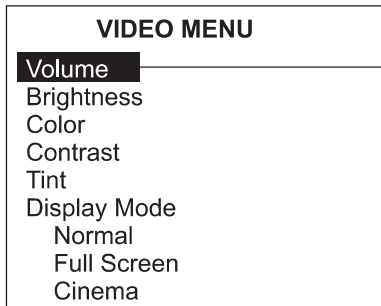

■ AUX Cable

(External VCR device connection wire)

- 1) Type of Cable : Two RCA to One Stereo Cable.

OSD Menu Structure

■ Monitor Panel Control

<TOP VIEW>

CVBS MENU

RGB(Navigation) MENU

SETUP MENU

On Screen
Display (OSD)
Indicator

On Screen Display

This page describes the function of the control keys and the OSD menu structure.

The relevant menu (video or nav) will be detected automatically, depending on the input mode given by the display control line or by VCR-connector.

Monitor Settings

The color display is equipped with On-Screen Display (OSD) prompting for the monitor settings.

There are 3 buttons on top of the monitor. These will be used for the OSD control. They are as follows:

- * Volume: Adjust Volume level of the built-in monitor loudspeaker
- * Brightness: Adjust brightness of the display.
- * Display mode: Screen display; the selected setting is indicated in red.
Possible selections include:
“Full Screen “ (16:9)
“Normal” (4:3)