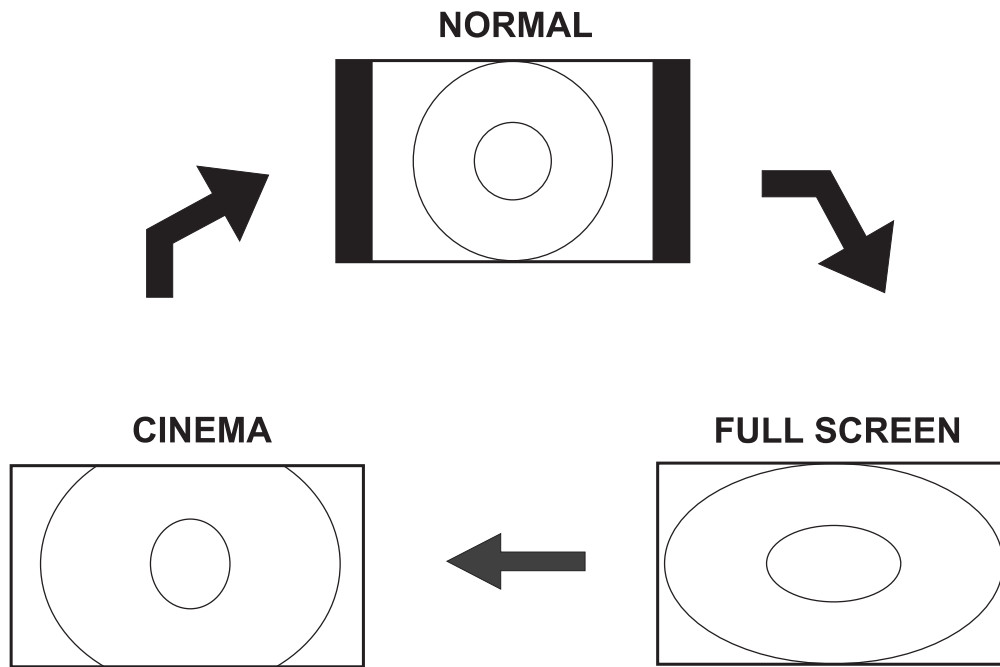

Set up Menu

The monitor offers you the possibility of performing the following settings in the Setup Menu:

- * Brightness Control: Day/Night

- * Loudspeaker: On/Off

Invoking the Setup Menu

Press all three buttons at the top of the monitor at the same time.

The Setup Menu appears
Brightness will be highlighted in red.

Press + or – to select Day or Night highlighted in red. Day selection will be bright, Night will be dark.

Note: If brightness control is set for Night, It will return to Day mode whenever the Ignition is turned off for more than 30 seconds.

Display Mode

1. Press MENU to get the On Screen Display (OSD).
2. Select Display Mode.
3. Press the + or the - to switch the screen aspect ratio.

FULL SCREEN: 16:9 picture is fully displayed.

CINEMA : Picture is displayed with uniform vertical enlargement.