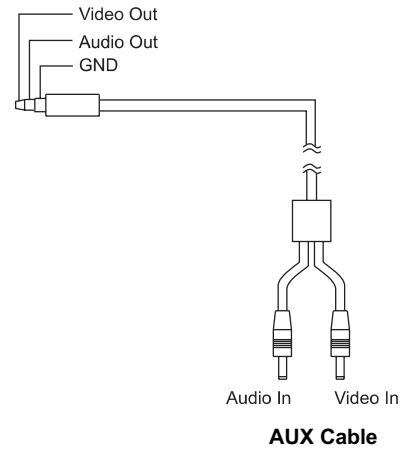

LCM5N 5 Inch Navigation Monitor
LCM58N 5.8 Inch Navigation Monitor
with
1 Video Input Capability

Operation Manual

Important Notice

It is unlawful in most jurisdictions for a person to drive a motor vehicle which is equipped with a television viewer or screen that is located in the motor vehicle at any point or that is visible directly or indirectly, to the driver while operating the vehicle.

■ AUX Cable

(External VCR device connection wire)

- 1) Type of Cable : Two RCA to One Stereo Cable.

OSD Menu Structure

■ Monitor Panel Control

<TOP VIEW>

CVBS MENU

RGB(Navigation) MENU

SETUP MENU

On Screen
Display (OSD)
Indicator

On Screen Display

This page describes the function of the control keys and the OSD menu structure.

The relevant menu (video or nav) will be detected automatically, depending on the input mode given by the display control line or by VCR-connector.