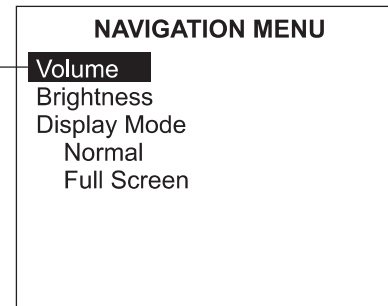

■ AUX Cable

(External VCR device connection wire)

- 1) Type of Cable : Two RCA to One Stereo Cable.

OSD Menu Structure

■ Monitor Panel Control

<TOP VIEW>

CVBS MENU

RGB(Navigation) MENU

SETUP MENU

On Screen
Display (OSD)
Indicator

On Screen Display

This page describes the function of the control keys and the OSD menu structure.

The relevant menu (video or nav) will be detected automatically, depending on the input mode given by the display control line or by VCR-connector.

Monitor Settings

The color display is equipped with On-Screen Display (OSD) prompting for the monitor settings.

There are 3 buttons on top of the monitor. These will be used for the OSD control. They are as follows:

- * Volume: Adjust Volume level of the built-in monitor loudspeaker
- * Brightness: Adjust brightness of the display.
- * Display mode: Screen display; the selected setting is indicated in red.
Possible selections include:
“Full Screen “ (16:9)
“Normal” (4:3)