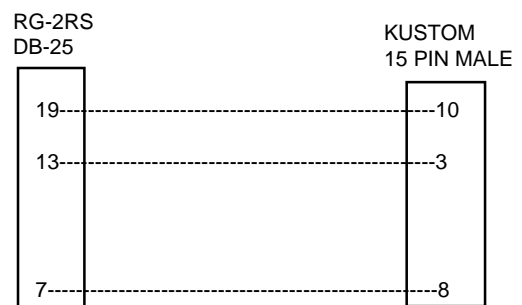

Interfacing with Stalker:

Make the following connection:

On the 8 position dipswitch, select Stalker and 9600 for the baudrate.

Interfacing with KUSTOM:

Make the following connection:

On the 8 position dipswitch, select KUSTOM and 9600 for the baudrate.