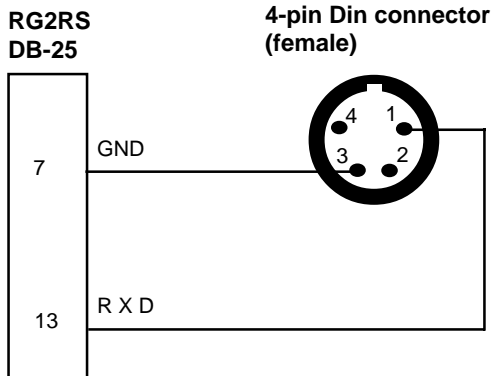

Baud Rate

SW7	SW8	
off	off	1200
on	off	2400
off	on	4800
on	on	9600

Cable Between the RG-2RS and the VSI:

RG-2RS DB-9	VSI DB-9
3	2
1	5

Interfacing with Decatur Hunter and Genesis I & II:

Connect TXD on the radar gun to Pin 3 (RXD) on the DB-25 of the RG-2RS and Ground to Pin 7. Use the 8 position dipswitch to select Hunter or Genesis and the proper baudrate.

Interfacing with Stalker:

Make the following connection:

On the 8 position dipswitch, select Stalker and 9600 for the baudrate.

Interfacing with KUSTOM:

Make the following connection:

On the 8 position dipswitch, select KUSTOM and 9600 for the baudrate.

Interfacing with Stalker ATR:

Make the connection as shown below:

On 8-position Dip Switch, select Stalker ATR. Set baudrate to 9600.

Interfacing with Stalker Dual SL:

Make cable connection between RG2RS and Stalker Dual SL, as shown below: