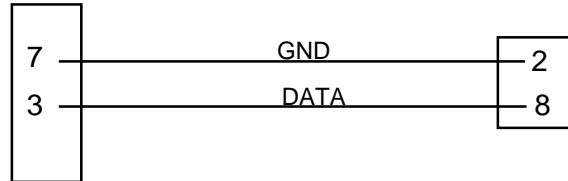

Interfacing with Stalker ATR:

Make the connection as shown below:

On 8-position Dip Switch, select Stalker ATR. Set baudrate to 9600.

Interfacing with Stalker Dual SL:

Make cable connection between RG2RS and Stalker Dual SL, as shown below: