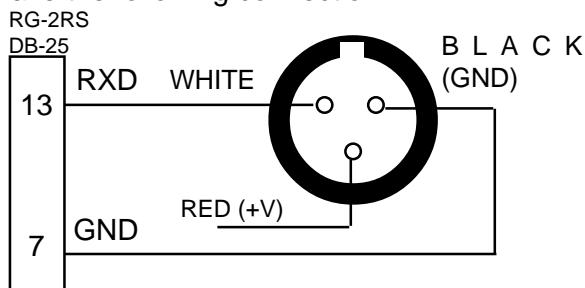

The AVE Radar Gun Interface consists of two main components, the VSI-Plus text inserter and the RG-2RS radar gun interface. This radar gun interface will work with the following radar guns: Decatur Hunter, Genesis I & II, Stalker, & Kustom

The 8 position dipswitch on the RG-2RS is used to select the radar gun and the baud rate if necessary.

Radar Gun

SW1	SW2	SW3	SW4	SW5 & SW6	
off	off	off	off	Are unused	Genesis
on	off	off	off	(off)	Hunter
off	on	off	off		Stalker
off	on	off	off		Stalker ATR
off	off	on	off		Stalker Dual SL
on	on	off	off		Kustom

Baud Rate

SW7	SW8	
off	off	1200
on	off	2400
off	on	4800
on	on	9600

Cable Between the RG-2RS and the VSI:

RG-2RS DB-9	VSI DB-9
3	2
1	5

Interfacing with Decatur Hunter and Genesis I & II:

Connect TXD on the radar gun to Pin 3 (RXD) on the DB-25 of the RG-2RS and Ground to Pin 7. Use the 8 position dipswitch to select Hunter or Genesis and the proper baudrate.

Interfacing with Stalker:

Make the following connection:

On the 8 position dipswitch, select Stalker and 9600 for the baudrate.